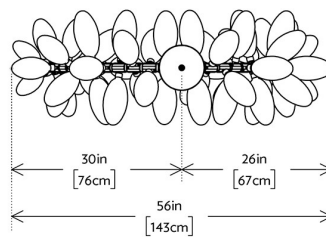

TOP

DESIGNER

Karl Zahn

MANUFACTURER

Lindsey Adelman Studio

ORIGIN

United States

PRODUCTION

Made to Order

DATE

2018

WEIGHT

61lbs

MATERIALS/FINISHES

White or clear glass. Machined aluminum with Black, Brushed Brass, German Silver or Polished Aluminum Finish.

DIMENSIONS

W 56" x D 20" x H 53"

Shades: 6", 7.5" and 9" glass pods.

CUSTOMIZABLE

Customizable upon request.

ILLUMINATION

110/220V: 12V LED, G4 Socket, 1.2 Watts (20 Watts Halogen Equivalent).

100 Lumens, 2700 Kelvin, Transformer provided.

SUSPENSION

Includes 36" or 72" stem adjustable on-site. Longer lengths available upon request.

CANOPY

Dia 9.5" x H 2"