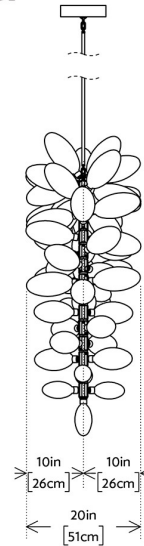

KINGDOM ARCH KDA.61.01

KARL ZAHN FOR LINDSEY ADELMAN STUDIO

KINGDOM ARCH KDA.61.01

KARL ZAHN FOR LINDSEY ADELMAN STUDIO

FRONT

SIDE

TOP

DESIGNER

2018

WEIGHT

61lbs

MATERIALS/FINISHES

White or clear glass. Machined aluminum with Black, Brushed Brass, German Silver or Polished Aluminum Finish.

DIMENSIONS

W 56" x D 20" x H 53"

Shades: 6", 7.5" and 9" glass pods.

CANOPY

Dia 9.5" x H 2"