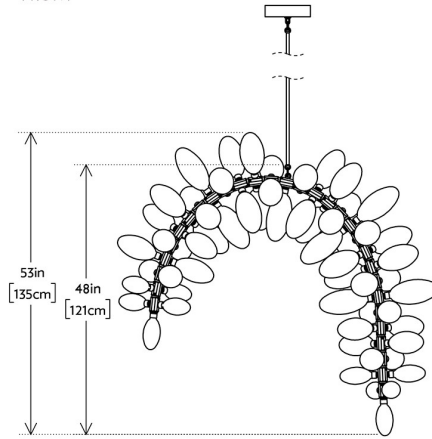

KINGDOM ARCH KDA.61.01

KARL ZAHN FOR LINDSEY ADELMAN STUDIO

KINGDOM ARCH KDA.61.01

KARL ZAHN FOR LINDSEY ADELMAN STUDIO

FRONT

SIDE

TOP

DESIGNER

2018

WEIGHT

61lbs

MATERIALS/FINISHES

White or clear glass. Machined aluminum with Black, Brushed Brass, German Silver or Polished Aluminum Finish.

DIMENSIONS

W 56" x D 20" x H 53"

Shades: 6", 7.5" and 9" glass pods.

CUSTOMIZABLE

Customizable upon request.

ILLUMINATION

110/220V: 12V LED, G4 Socket, 1.2 Watts (20 Watts Halogen Equivalent).

100 Lumens, 2700 Kelvin, Transformer provided.

SUSPENSION

Includes 36" or 72" stem adjustable on-site. Longer lengths available upon request.

CANOPY

Dia 9.5" x H 2"