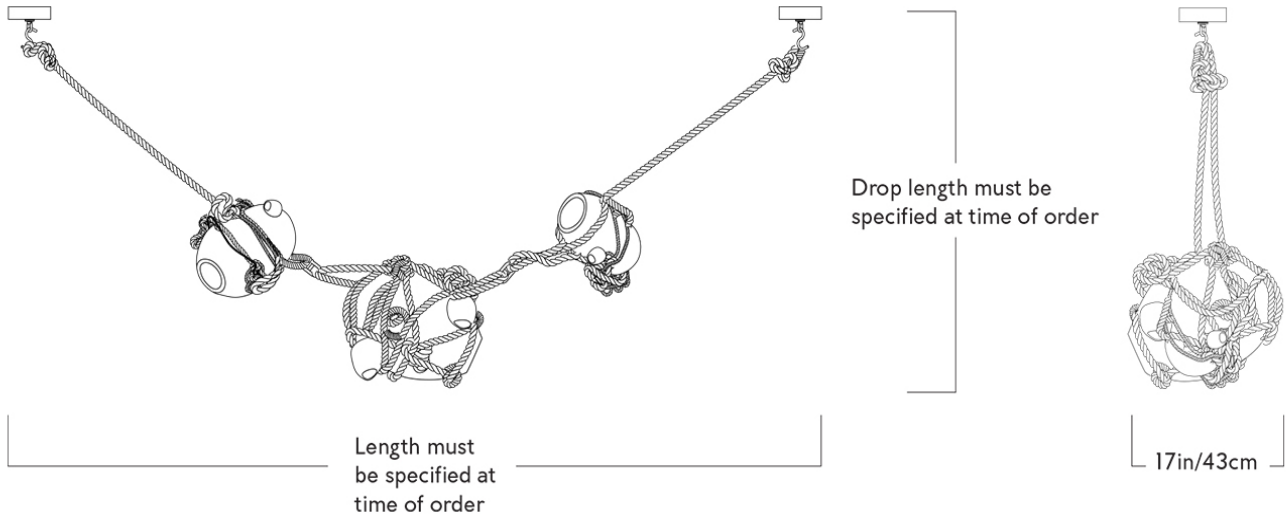

KNOTTY BUBBLES CHANDELIER

LINDSEY ADELMAN FOR ROLL & HILL

DESIGNER

Lindsey Adelman

MANUFACTURER

Roll & Hill

ORIGIN

United States

PRODUCTION

Made to Order

WEIGHT

40lbs

CERTIFICATIONS

UL, cUL (120V)

MATERIALS/FINISHES

Clear or opal glass with marine hardware and natural or khaki rope.

DIMENSIONS

L custom x D 17" x H custom

CUSTOMIZABLE

Configuration can be customized.

ILLUMINATION

120/240V Incandescent: E12/E14 4 X 25 Watt A15 antique, 100 Watts, 140 Lumens, 2200 Kelvin, Triac or ELV Dimming.
E26/E27 4 X 40 Watt A19 antique, 160 Watts, 520 Lumens, 2200 Kelvin, Triac or ELV Dimming.

SUSPENSION

Rope and marine hardware. Custom length.

CANOPY

2 X 5" round canopies in matching metal finish.