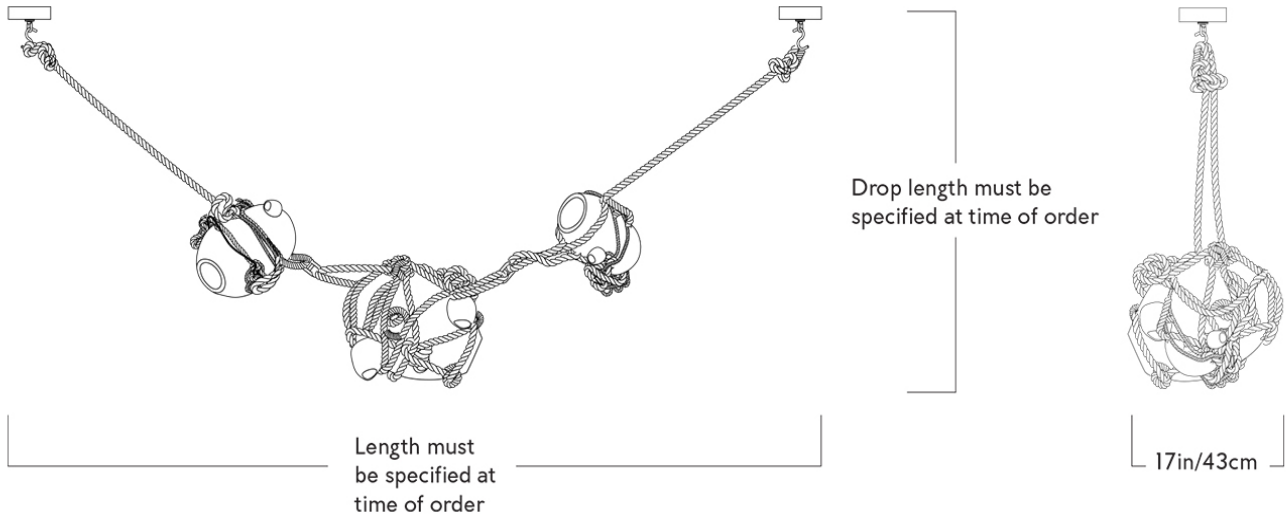

KNOTTY BUBBLES CHAIN CHANDELIER

LINDSEY ADELMAN FOR ROLL & HILL

DESIGNER

Lindsey Adelman

MANUFACTURER

Roll & Hill

ORIGIN

United States

PRODUCTION

Made to Order

WEIGHT

40lbs

CERTIFICATIONS

UL, cUL (120V) CE, CB (240V).

DISCLAIMER

120V bulbs are included, 240V bulbs are not included.

MATERIALS/FINISHES

Clear or opal glass with marine hardware and natural or khaki rope.

DIMENSIONS

L custom x W 17" x H custom

CUSTOMIZABLE

Configuration can be customized.

ILLUMINATION

Incandescent (120/240V): E12/E14 4 X 25 Watt A15 antique, 100 Watts, 140 Lumens, 2200 Kelvin, Triac or ELV Dimming.

Halogen (120V/240V): E26/E27 4 X 40 Watt A19 antique, 160 Watts, 520 Lumens, 2200 Kelvin, Triac or ELV Dimming.

SUSPENSION

Rope and marine hardware. Custom length.

CANOPY

2 X 5" round canopies in matching metal finish.