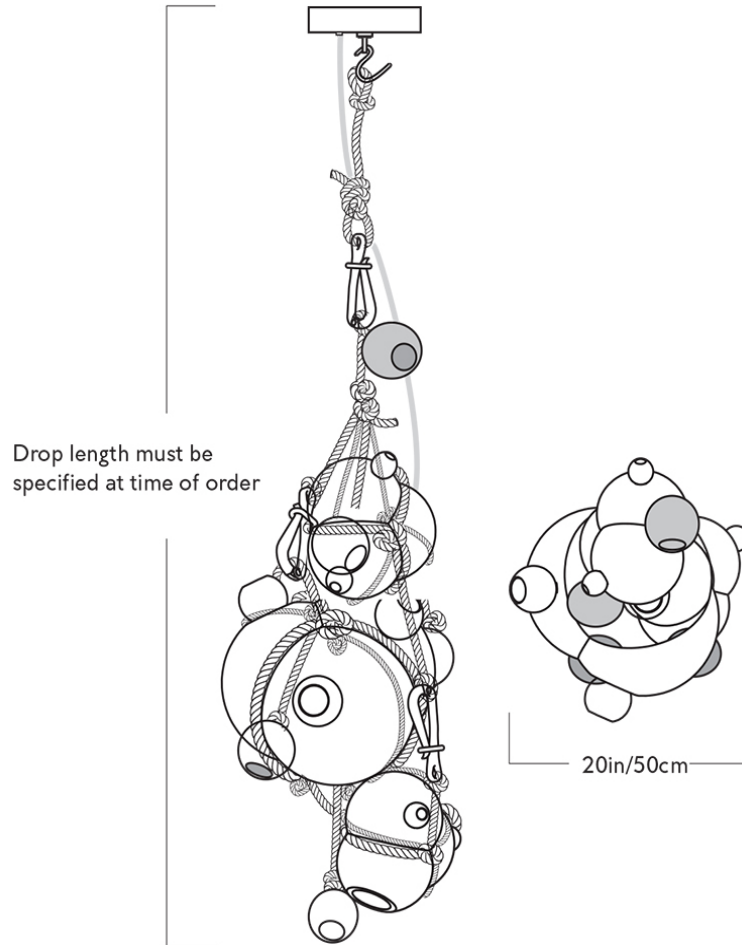

KNOTTY BUBBLES CHANDELIER (1 LG, 2 SM BUBBLES, 5 BARNACLES)

LINDSEY ADELMAN FOR ROLL & HILL & LINDSEY ADELMAN STUDIO

KNOTTY BUBBLES CHANDELIER (1 LG, 2 SM BUBBLES, 5 BARNACLES)

LINDSEY ADELMAN FOR ROLL & HILL & LINDSEY ADELMAN STUDIO

DESIGNER
Lindsey Adelman

MANUFACTURER
Roll & Hill & Lindsey Adelman Studio

ORIGIN
United States

PRODUCTION
Made to Order

DATE
2009

WEIGHT
40 lbs.

CERTIFICATIONS
UL, cUL (120V). CE, CB (240V).

MATERIALS/FINISHES
Clear or opal glass with marine hardware and natural or khaki rope.

DIMENSIONS
Canopy: Dia. 5"
Fixture: Dia. 20" x H custom
Overall Height: Custom length made to order.

ILLUMINATION
120V/240V: E12/E14, LED, 4 x A15 Clear/Frosted, 4.5 Watts, 405 Lumens, 2700 Kelvin, CRI 90+, 25000 Hours Bulb Life, dimming to 1%.

SUSPENSION
Please specify drop length measured from the ceiling to bottom of fitting at time of order.