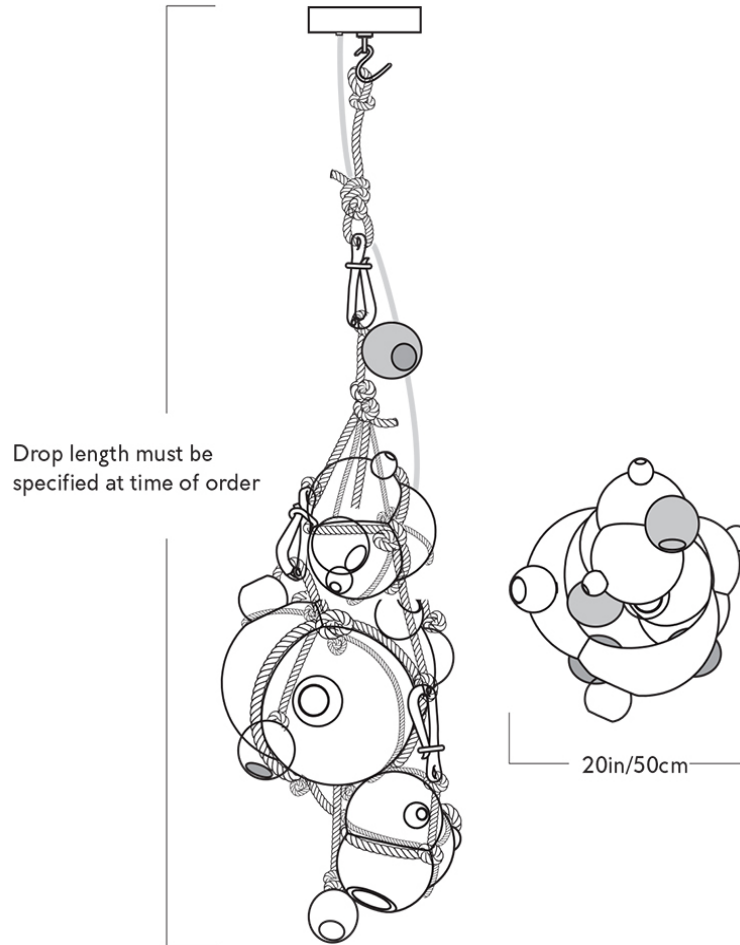

# KNOTTY BUBBLES CHANDELIER (1 LG, 2 SM BUBBLES, 5 BARNACLES)

LINDSEY ADELMAN FOR ROLL & HILL

DESIGNER  
Lindsey Adelman

MANUFACTURER  
Roll & Hill

ORIGIN  
United States

PRODUCTION  
Made to Order

DATE  
2009

WEIGHT  
40 lbs.

CERTIFICATIONS  
UL, cUL (120V). CE, CB (240V).

## DIMENSIONS

Canopy: Dia. 5"

Fixture: Dia. 20" x H custom

Overall Height: Custom length made to order.

## ILLUMINATION

120V/240V: E12/E14, LED, 4 x A15 Clear/Frosted, 4.5 Watts, 405 Lumens, 2700 Kelvin, CRI 90+, 25000 Hours Bulb Life, dimming to 1%.