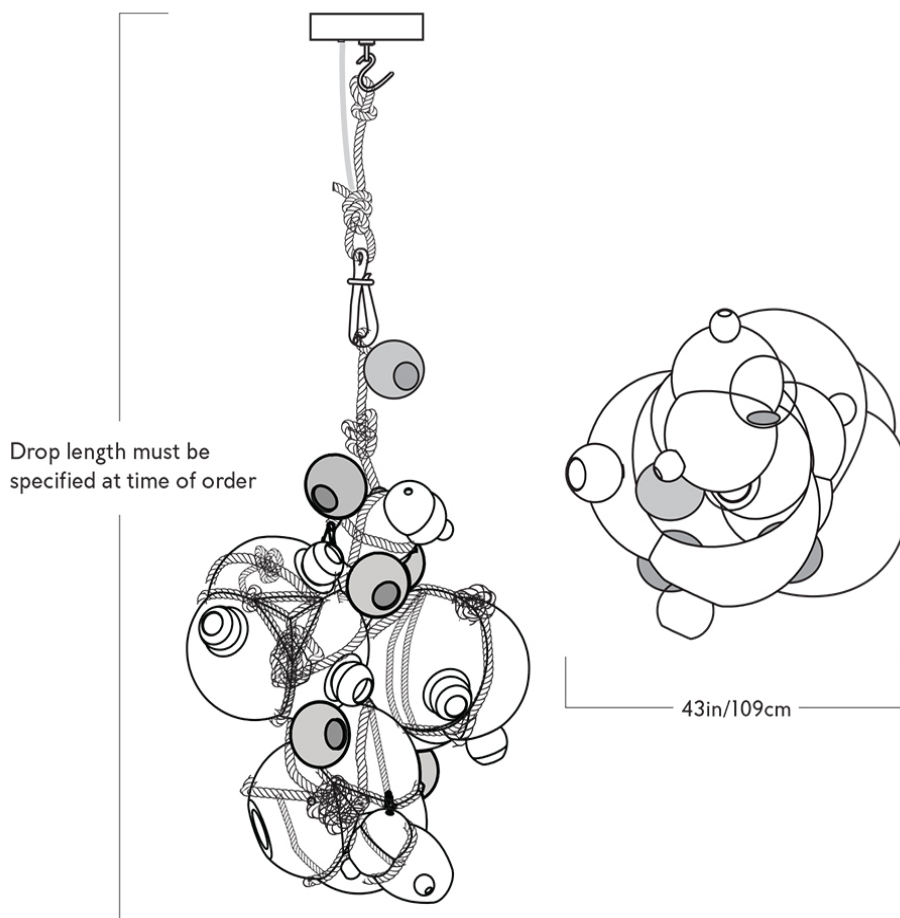

KNOTTY BUBBLES CHANDELIER (3 LG, 2 SM BUBBLES, 5 BARNACLES)

LINDSEY ADELMAN FOR ROLL & HILL

KNOTTY BUBBLES CHANDELIER (3 LG, 2 SM BUBBLES, 5 BARNACLES)

LINDSEY ADELMAN FOR ROLL & HILL

DESIGNER
Lindsey Adelman

MANUFACTURER
Roll & Hill

ORIGIN
United States

PRODUCTION
Made to Order

WEIGHT
70 lbs.

CERTIFICATIONS
UL, cUL (120V). CE, CB (240V).

MATERIALS/FINISHES
Clear or opal glass with marine hardware and natural or khaki rope.

DIMENSIONS
Canopy: Dia. 5"
Fixture: Dia. 43" x H custom
Overall Height: Custom length made to order.

ILLUMINATION
120V/240V: E12/E14, LED, 8 x A15 Clear/Frosted, 4.5 Watts, 405 Lumens, 2700 Kelvin, CRI 90+, 25000 Hours Bulb Life, dimming to 1%.

SUSPENSION
Please specify drop length measured from the ceiling to bottom of fitting at time of order.