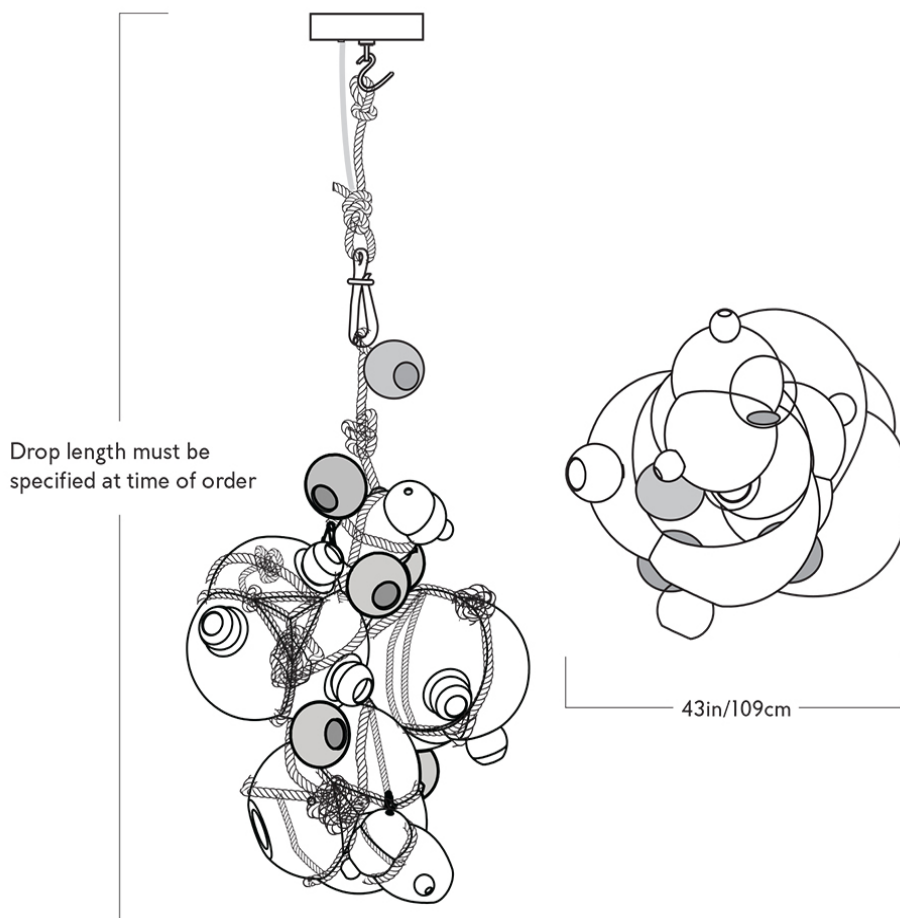

KNOTTY BUBBLES CHANDELIER — 3 LG, 2 SM BUBBLES, 5 BARNACLES

LINDSEY ADELMAN FOR ROLL & HILL

KNOTTY BUBBLES CHANDELIER — 3 LG, 2 SM BUBBLES, 5 BARNACLES

LINDSEY ADELMAN FOR ROLL & HILL

DESIGNER

Lindsey Adelman

MANUFACTURER

Roll & Hill

ORIGIN

United States

PRODUCTION

Made to Order

WEIGHT

70lbs

CERTIFICATIONS

UL, cUL (120V)

MATERIALS/FINISHES

Clear or opal glass with marine hardware and natural or khaki rope.

DIMENSIONS

Appx. Dia 43" x H Custom

CUSTOMIZABLE

Configuration can be customized.

SUSPENSION

Rope and marine hardware; height must be specified at time of order.

CANOPY

5" round canopy in antique brass finish.