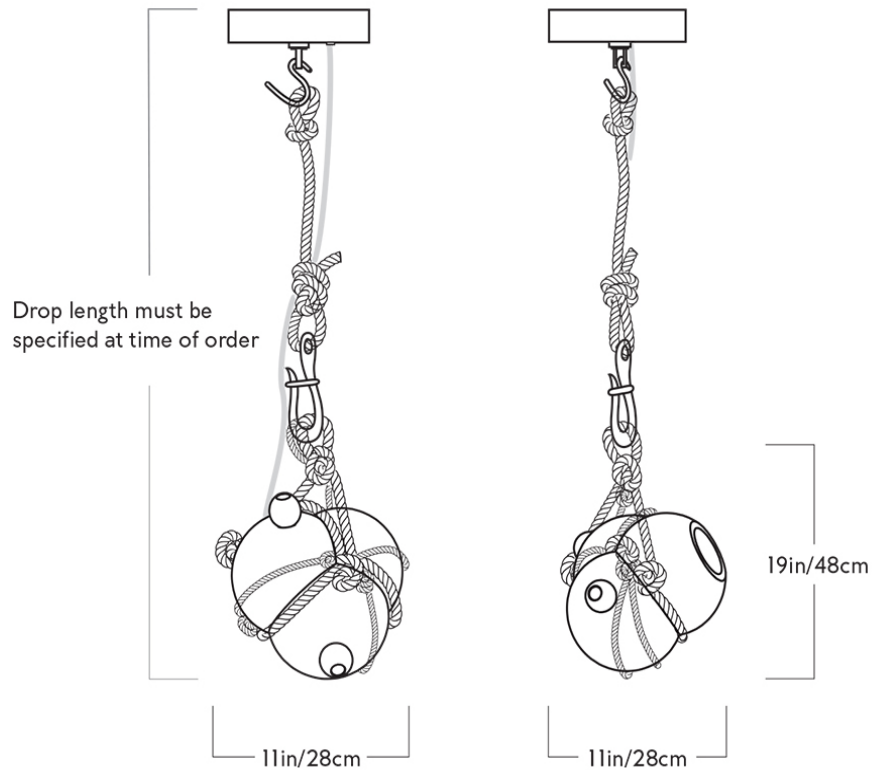

SMALL KNOTTY BUBBLES PENDANT

LINDSEY ADELMAN FOR ROLL & HILL & LINDSEY ADELMAN STUDIO

DESIGNER

Lindsey Adelman

MANUFACTURER

Roll & Hill & Lindsey Adelman Studio

ORIGIN

United States

PRODUCTION

Made to Order

DATE

2009

WEIGHT

20 lbs.

CERTIFICATIONS

UL, cUL (120V). CE, CB (240V).

MATERIALS/FINISHES

Clear or opal glass with marine hardware and natural or khaki rope.

DIMENSIONS

Canopy: Dia. 5"

Fixture: Dia. 11" x H 19"

Overall Height: Custom length made to order.

ILLUMINATION

120V/240V: E12/E14, LED, A15 Clear/Frosted, 4.5 Watts, 405 Lumens, 2700 Kelvin, CRI 90+, 25000 Hours Bulb Life, dimming to 1%.

SUSPENSION

Please specify drop length measured from the ceiling to bottom of fitting at time of order.