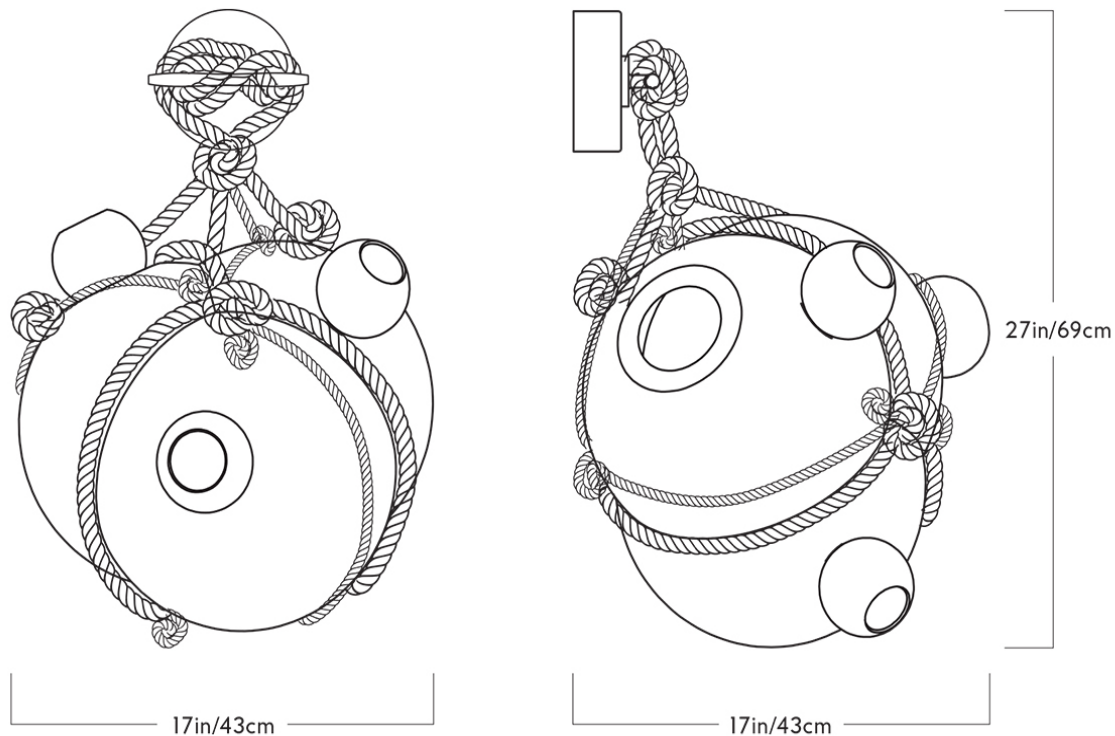

KNOTTY BUBBLES SCONCE — LARGE

LINDSEY ADELMAN FOR ROLL & HILL & LINDSEY ADELMAN STUDIO

KNOTTY BUBBLES SCONCE — LARGE

LINDSEY ADELMAN FOR ROLL & HILL & LINDSEY ADELMAN STUDIO

DESIGNER
Lindsey Adelman

MANUFACTURER
Roll & Hill & Lindsey Adelman Studio

ORIGIN
United States

PRODUCTION
Made to Order

DATE
2009

WEIGHT
20 lbs.

CERTIFICATIONS
UL, cUL (120V). CE, CB (240V).

MATERIALS/FINISHES
Clear or opal glass with marine hardware and natural or khaki rope.

DIMENSIONS
Canopy: Dia. 4"
Fixture: Dia. 17" x H 27"

ILLUMINATION
120V/240V: E12/E14, LED, 2 x A15 Clear/Frosted, 4.5 Watts, 405 Lumens, 2700 Kelvin, CRI 90+, 25000 Hours Bulb Life, dimming to 1%.