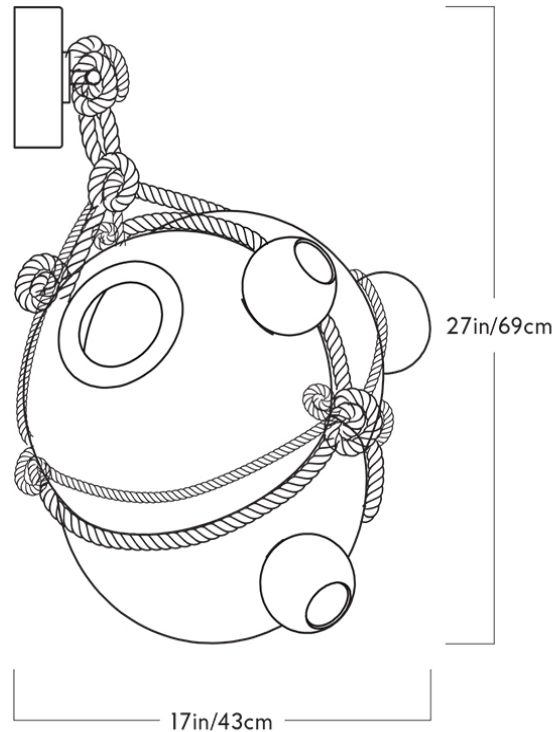

KNOTTY BUBBLES SCONCE — LARGE

LINDSEY ADELMAN FOR ROLL & HILL

KNOTTY BUBBLES SCONCE — LARGE

LINDSEY ADELMAN FOR ROLL & HILL

DESIGNER
Lindsey Adelman

MANUFACTURER
Roll & Hill

ORIGIN
United States

PRODUCTION
Made to Order

DATE
2009

WEIGHT
20lbs

CERTIFICATIONS
UL, cUL (120V) CE, CB (240V).

DISCLAIMER
120V includes bulb, 240V does not include bulb.

MATERIALS/FINISHES
Clear or opal glass with marine hardware and natural or khaki rope.

DIMENSIONS
Dia 17" x H 27"
Dimensions are approximate due to the handmade nature of the glass.

ILLUMINATION
Incandescent (120/240V):
E12/E14, 2 x 25 Watt A15 antique, 50 Watts, 70 Lumens, 2200 Kelvin, Triac or ELV Dimming.
E26/E27, 2 x 40 Watt A19 antique, 80 Watts, 260 Lumens, 2200 Kelvin, Triac or ELV Dimming.
Halogen (120V/240V): G4, 2 x 20 Watt G4 halogen, 40 Watts, 600 Lumens, 2800 Kelvin, Triac or ELV Dimming.

BACKPLATE
4" round backplate in antique brass finish.