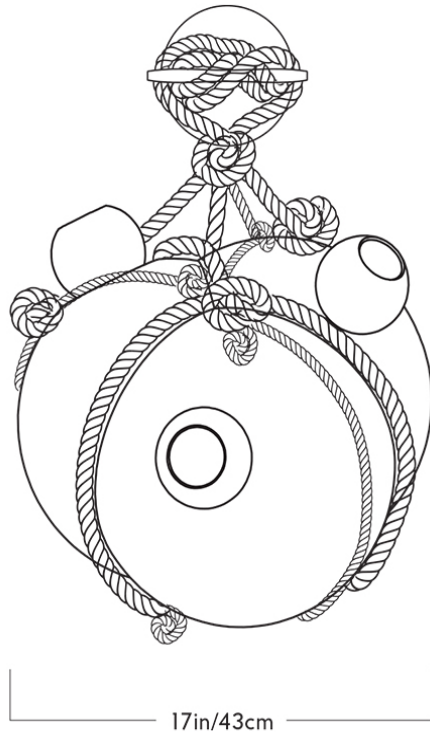

KNOTTY BUBBLES SCONCE — LARGE

LINDSEY ADELMAN FOR ROLL & HILL

KNOTTY BUBBLES SCONCE — LARGE

LINDSEY ADELMAN FOR ROLL & HILL

DESIGNER
Lindsey Adelman

MANUFACTURER
Roll & Hill

ORIGIN
United States

PRODUCTION
Made to Order

DATE
2009

WEIGHT
20lbs

CERTIFICATIONS
UL, cUL (120V) CE, CB (240V).

DISCLAIMER
120V includes bulb, 240V does not include bulb.

MATERIALS/FINISHES
Clear or opal glass with marine hardware and natural or khaki rope.

DIMENSIONS
Dia 17" x H 27"
Dimensions are approximate due to the handmade nature of the glass.

ILLUMINATION
Incandescent (120/240V):
E12/E14, 2 x 25 Watt A15 antique, 50 Watts, 70 Lumens, 2200 Kelvin, Triac or ELV Dimming.
E26/E27, 2 x 40 Watt A19 antique, 80 Watts, 260 Lumens, 2200 Kelvin, Triac or ELV Dimming.
Halogen (120V/240V): G4, 2 x 20 Watt G4 halogen, 40 Watts, 600 Lumens, 2800 Kelvin, Triac or ELV Dimming.

BACKPLATE
4" round backplate in antique brass finish.