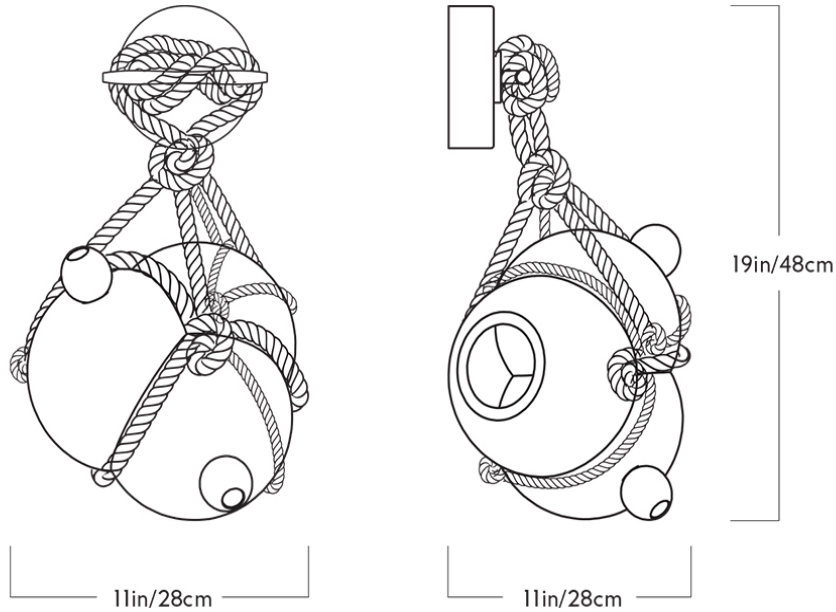

KNOTTY BUBBLES SCONCE — SMALL

LINDSEY ADELMAN FOR ROLL & HILL

DESIGNER

Lindsey Adelman

MANUFACTURER

Roll & Hill

ORIGIN

United States

PRODUCTION

Made to Order

DATE

2009

WEIGHT

10lbs

CERTIFICATIONS

UL, cUL (120V) CE, CB (240V).

DISCLAIMER

120V bulb is included, 240V bulb is not included.

MATERIALS/FINISHES

Clear or opal glass with marine hardware and natural or khaki rope.

DIMENSIONS

W 11" x D 11" x H 19"

Dimensions are approximate due to the handmade nature of the glass.

ILLUMINATION

Incandescent (120/240V):

E12/E14 25 Watt A15 antique, 25 Watts, 35 Lumens, 2200 Kelvin, Triac or ELV Dimming.

Halogen (120V/240V): G4, 20 Watt G4 halogen, 20 Watts, 300 Lumens, 2800 Kelvin, Triac or ELV Dimming.

BACKPLATE

4" round backplate in antique brass finish.