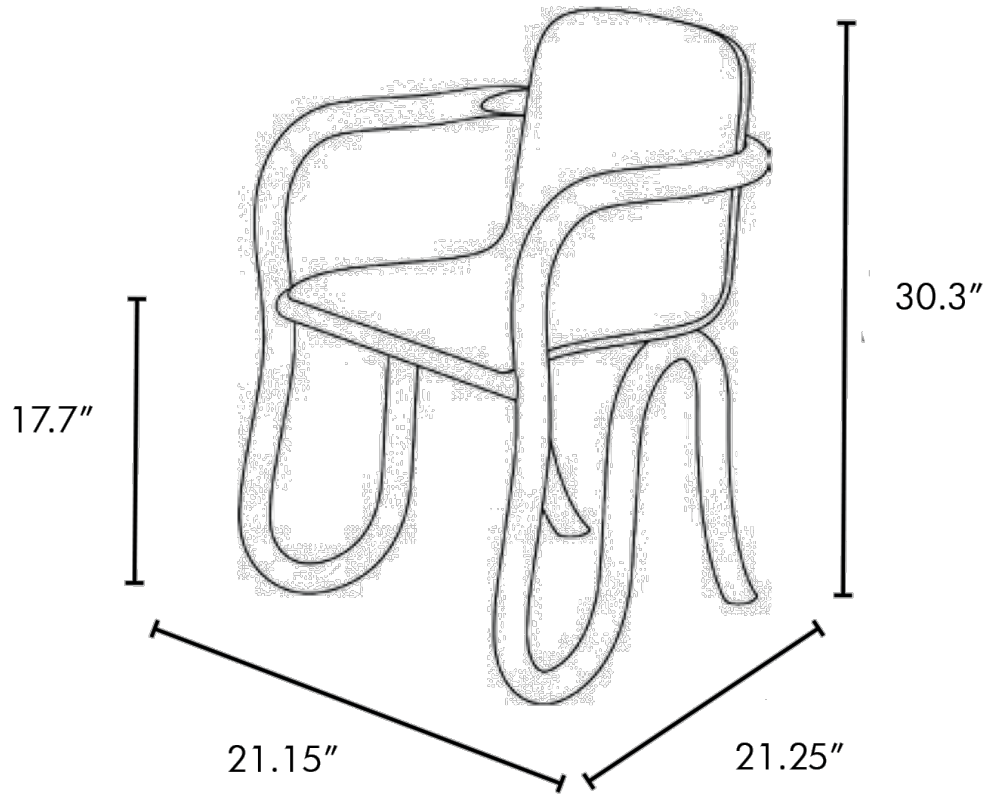

KOLHO DINING CHAIR

MATTHEW DAY JACKSON FOR MADE BY CHOICE

DESIGNER

Matthew Day Jackson

MANUFACTURER

Made By Choice

ORIGIN

Sweden

PRODUCTION

Made to Order

DATE

2019

MATERIALS

Diamond black, Spectrum Green, Tahiti Blue, Rose, Earth or Space Rainbow colored Plywood.

DIMENSIONS

L 21.25" x W 21.25" x H 30.3"

Arm Height: 26"