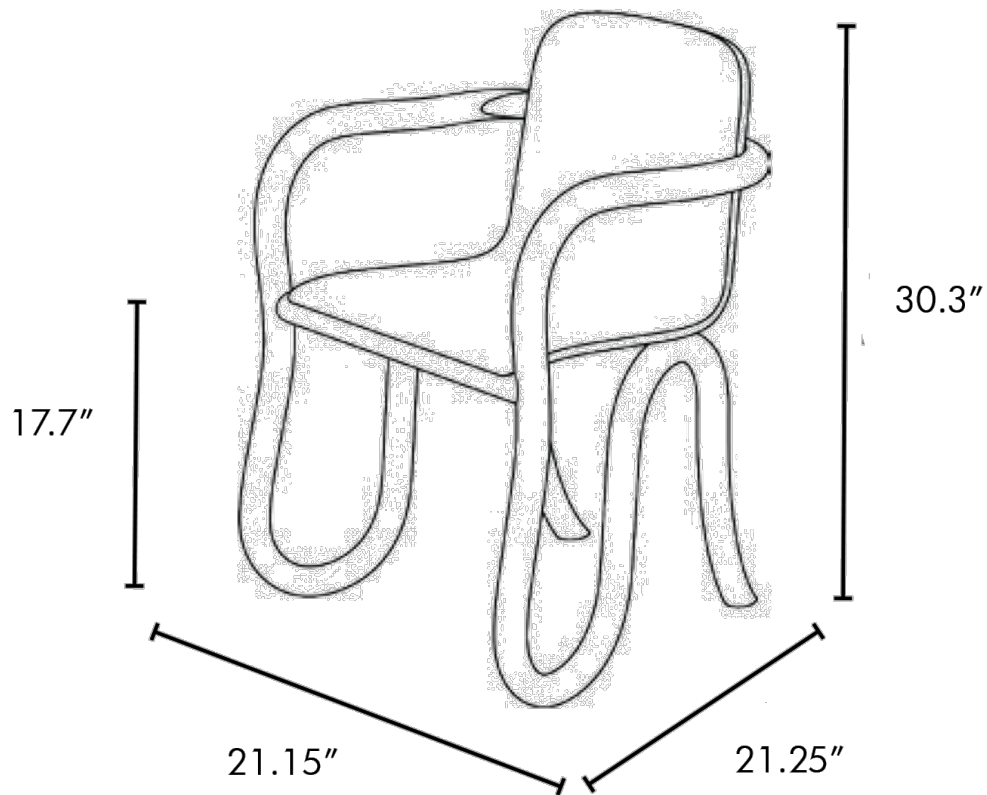

KOLHO DINING CHAIR

MATTHEW DAY JACKSON FOR MADE BY CHOICE

DESIGNER

Matthew Day Jackson

MANUFACTURER

Made By Choice

ORIGIN

Sweden

PRODUCTION

Made to Order

DATE

2019

MATERIALS

Diamond black, Spectrum Green, Tahiti Blue, Rose, Earth or Space Rainbow colored Plywood and Formica MDJ Kuu laminate.

DIMENSIONS

W 21.25" x D 21.25" x H 30.3"

Arm Height: 26"