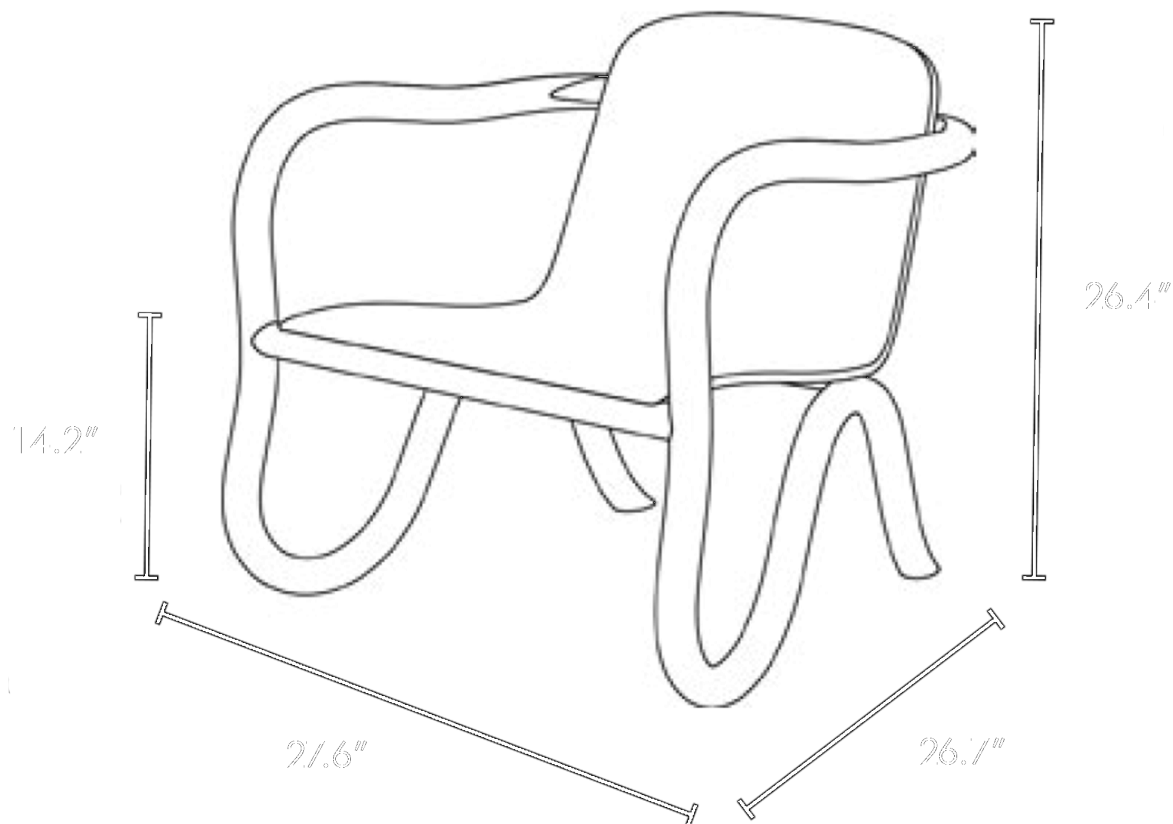

KOLHO LOUNGE CHAIR

MATTHEW DAY JACKSON FOR MADE BY CHOICE

DESIGNER

Matthew Day Jackson

MANUFACTURER

Made By Choice

ORIGIN

Sweden

PRODUCTION

Made to Order

DATE

Designed in 2019

MATERIALS/FINISHES

Diamond black, Spectrum Green, Tahiti Blue, Rose, Earth or Space Rainbow colored Plywood and Formica MDJ Kuu laminate.

DIMENSIONS

Overall: L 27.5" x W 27.5" x H 26.5"

Seat Height: 14"

Arm Height: 24.5"