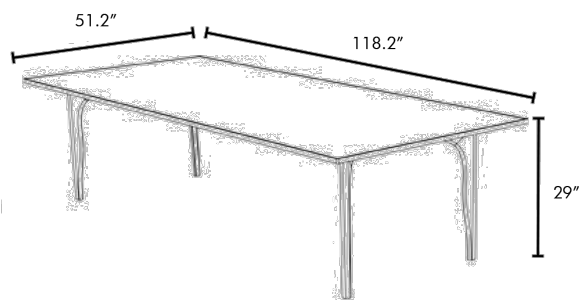

KOLHO RECTANGULAR DINING TABLE

MATTHEW DAY JACKSON FOR MADE BY CHOICE

KOLHO RECTANGULAR DINING TABLE

MATTHEW DAY JACKSON FOR MADE BY CHOICE

DESIGNER

Matthew Day Jackson

MANUFACTURER

Made By Choice

DIMENSIONS

Small: L 75" x W 47.2" x H 29"

Large: L 118" x W 51" x H 29"