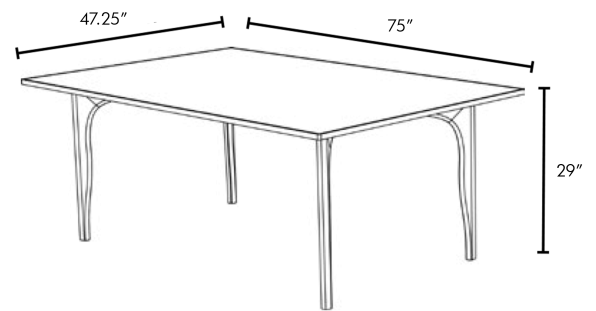

KOLHO RECTANGULAR DINING TABLE

MATTHEW DAY JACKSON FOR MADE BY CHOICE

KOLHO RECTANGULAR DINING TABLE

MATTHEW DAY JACKSON FOR MADE BY CHOICE

DESIGNER

Matthew Day Jackson

MANUFACTURER

Made By Choice

DIMENSIONS

Small: L 75" x W 47.2" x H 29"

Large: L 118" x W 51" x H 29"