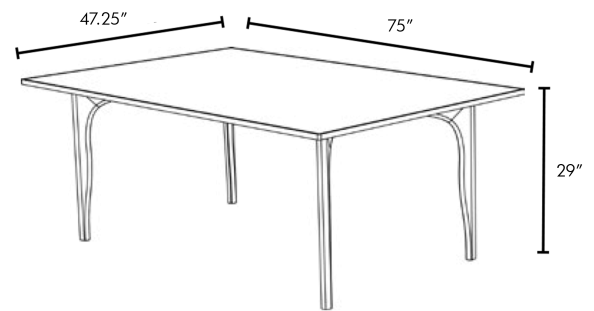

KOLHO RECTANGULAR DINING TABLE

MATTHEW DAY JACKSON FOR MADE BY CHOICE

KOLHO RECTANGULAR DINING TABLE

MATTHEW DAY JACKSON FOR MADE BY CHOICE

DESIGNER

Matthew Day Jackson

MANUFACTURER

Made By Choice

DIMENSIONS

Small: L 75" x W 47.2" x H 29"

Large: L 118" x W 51" x H 29"