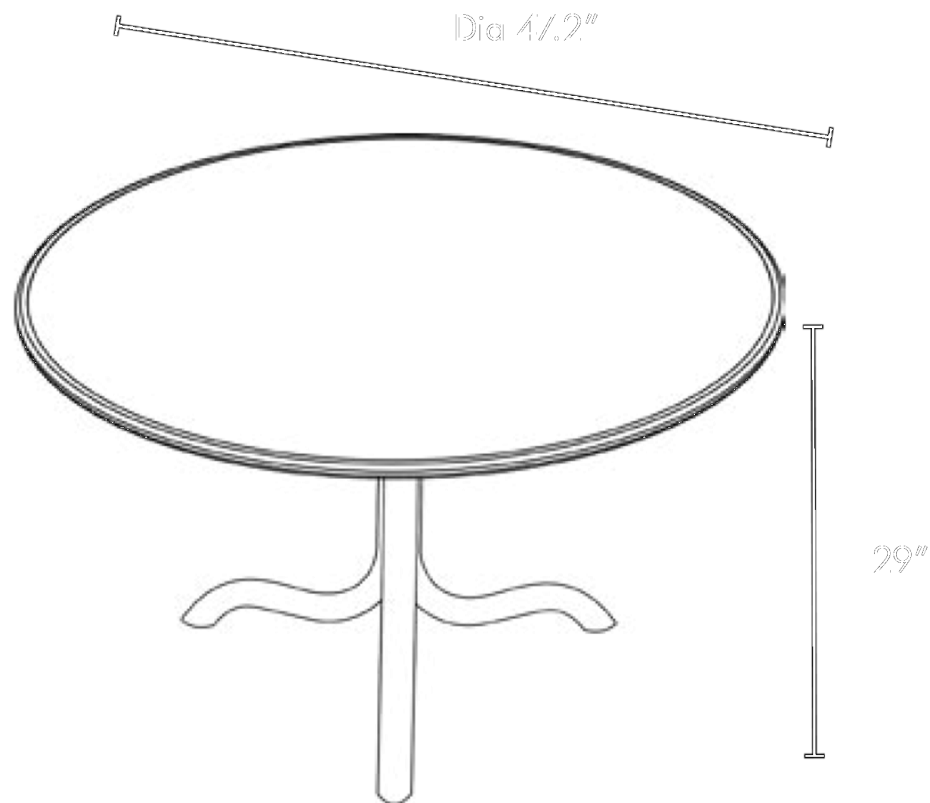

KOLHO ROUND DINING TABLE

MATTHEW DAY JACKSON FOR MADE BY CHOICE

KOLHO ROUND DINING TABLE

MATTHEW DAY JACKSON FOR MADE BY CHOICE

DESIGNER

Matthew Day Jackson

MANUFACTURER

Made By Choice

ORIGIN

Sweden

PRODUCTION

Made to Order

DATE

2019

MATERIALS

Diamond black, Spectrum Green, Tahiti Blue, Rose, Earth or Rainbow Space colored plywood and Formica MDJ Kuu laminate.

DIMENSIONS

Dia 47.2" x H 29"