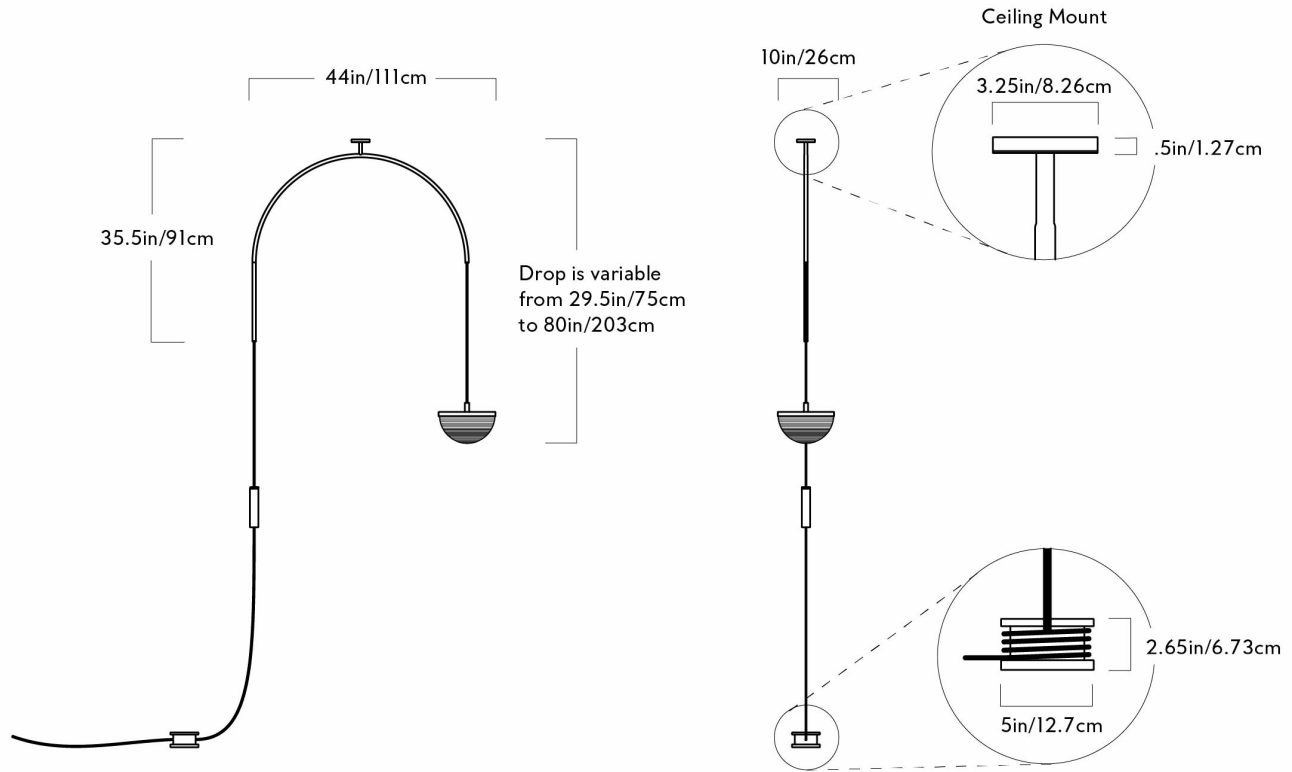

KRANE LARGE CEILING MOUNT

LADIES & GENTLEMEN & VERA & KYTE FOR ROLL & HILL

KRANE LARGE CEILING MOUNT

LADIES & GENTLEMEN & VERA & KYTE FOR ROLL & HILL

DESIGNER
Ladies & Gentlemen & Vera & Kyte

MANUFACTURER
Roll & Hill

ORIGIN
United States

PRODUCTION
Made to Order

DATE
2019

WEIGHT
11 lbs.

CERTIFICATIONS
UL, cUL (120V). CE, CB (240V).

MATERIALS
Glass, stainless steel, and aluminum with black finish.

DIMENSIONS
Canopy: Dia. 3.25"
Fixture: AL 44" x W 10" x H 35.5"
Base: Dia. 5" x H 2.65"
Overall Height: Min: 29.5", Max: 80"

ILLUMINATION
120V/240V: Integrated LED, 10 Watts, 325 Lumens, 2700 Kelvin, CRI 90+, 50,000 Hour Bulb Life, Integrated Cord Dimmer.

SUSPENSION
Set length fabric cord. Please inquire directly if longer cord is needed.