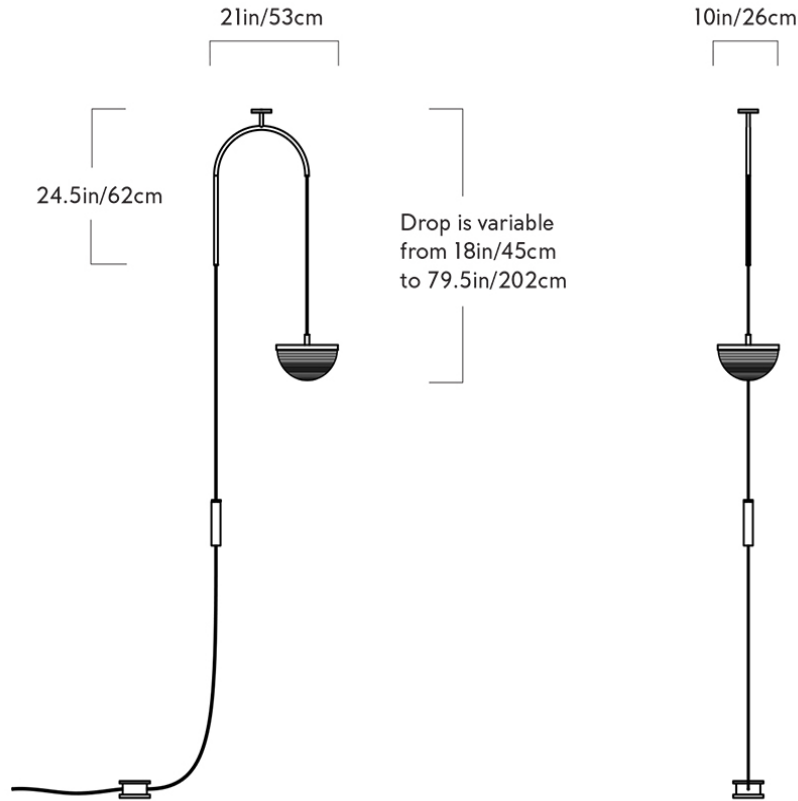

KRANE SMALL CEILING MOUNT

LADIES & GENTLEMEN & VERA & KYTE FOR ROLL & HILL

KRANE SMALL CEILING MOUNT

LADIES & GENTLEMEN & VERA & KYTE FOR ROLL & HILL

DESIGNER

Ladies & Gentlemen & Vera & Kyte

MANUFACTURER

Roll & Hill

ORIGIN

United States

PRODUCTION

Made to Order

DATE

Designed in 2019

WEIGHT

9.5 lbs

CERTIFICATIONS

UL, cUL (120V), CE, CB (240V).

MATERIALS

Glass, stainless steel and aluminum with black finish.

DIMENSIONS

L 21" x W 10" x H 24.5", drop length adjustable

ILLUMINATION

Integrated LED (120V/240V): 10 Watts, 325 Lumens, 2700 Kelvin, 50,000 Hour Bulb Life, Integrated Cord Dimmer.

SUSPENSION

Set length fabric cord. Please inquire directly if longer cord is needed.

CANOPY

3.25" round in matching metal finish.