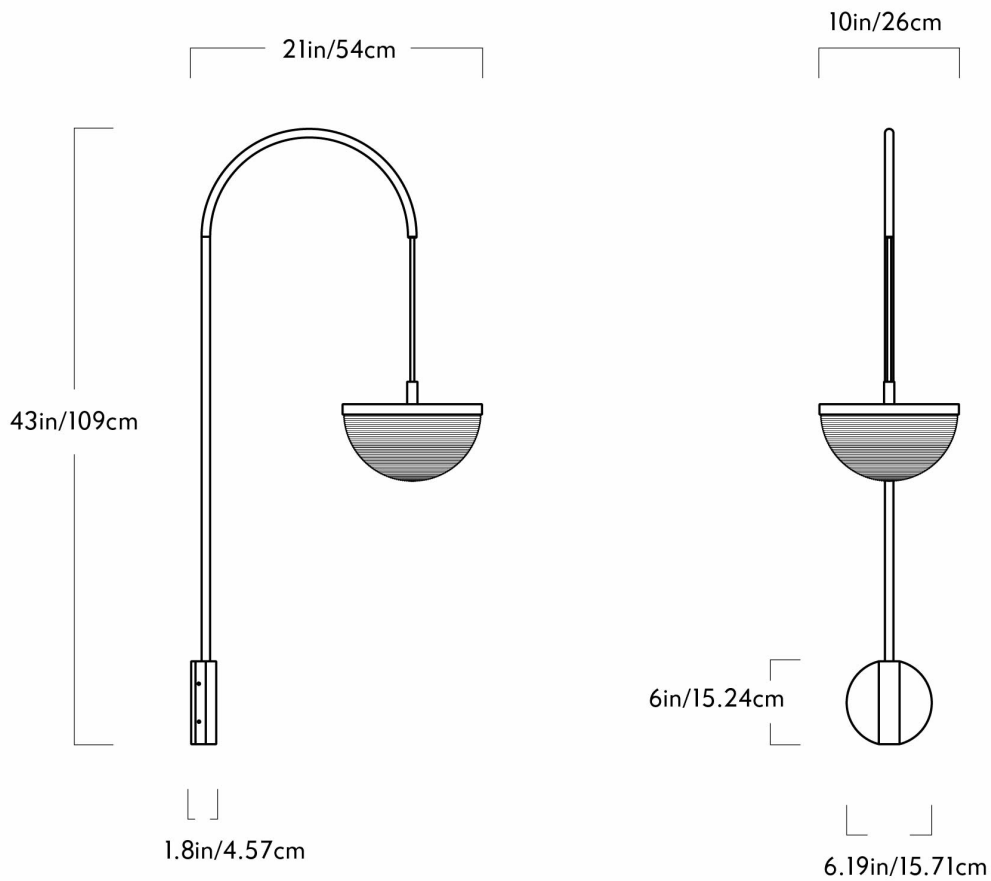

KRANE WALL MOUNT

LADIES & GENTLEMEN & VERA & KYTE FOR ROLL & HILL

KRANE WALL MOUNT

LADIES & GENTLEMEN & VERA & KYTE FOR ROLL & HILL

DESIGNER
Ladies & Gentlemen & Vera & Kyte

MANUFACTURER
Roll & Hill

ORIGIN
United States

PRODUCTION
Made to Order

DATE
2017

WEIGHT
8.1 lbs

CERTIFICATIONS
UL, cUL (120V). CE, CB (240V).

MATERIALS
Glass, stainless steel, and aluminum with black finish.

DIMENSIONS
Canopy: L 6.19" x W 1.8" x H 6"
Fixture: L 21" x W 10" x H 43"

ILLUMINATION
120V/240V: Integrated LED, 10 Watts, 325 Lumens, 2700 Kelvin, 50,000 Hour Bulb Life, CRI 90+, ELV or 0-10V Dimmer.