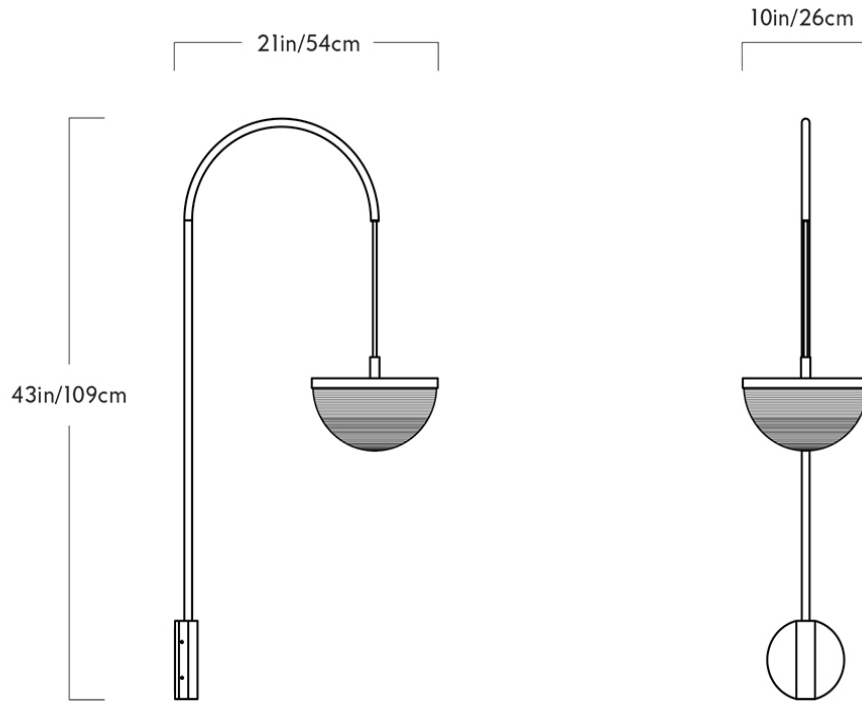

KRANE WALL MOUNT

LADIES & GENTLEMEN STUDIO & VERA & KYTE FOR ROLL & HILL

DESIGNER

Ladies & Gentlemen Studio & Vera & Kyte

MANUFACTURER

Roll & Hill

ORIGIN

United States

PRODUCTION

Made to Order

DATE

Designed in 2017

WEIGHT

8.1 lbs

CERTIFICATIONS

UL, cUL (120V), CE, CB (240V).

MATERIALS

Glass, stainless steel and aluminum with black finish.

DIMENSIONS

L 21" x W 10" x H 43"

ILLUMINATION

Integrated LED (120V/240V): 10 Watts, 325 Lumens, 2700 Kelvin, 50,000 Hour Bulb Life, Dimmer Compatibility ELV.

BACKPLATE

Dia 6" in matching metal finish.