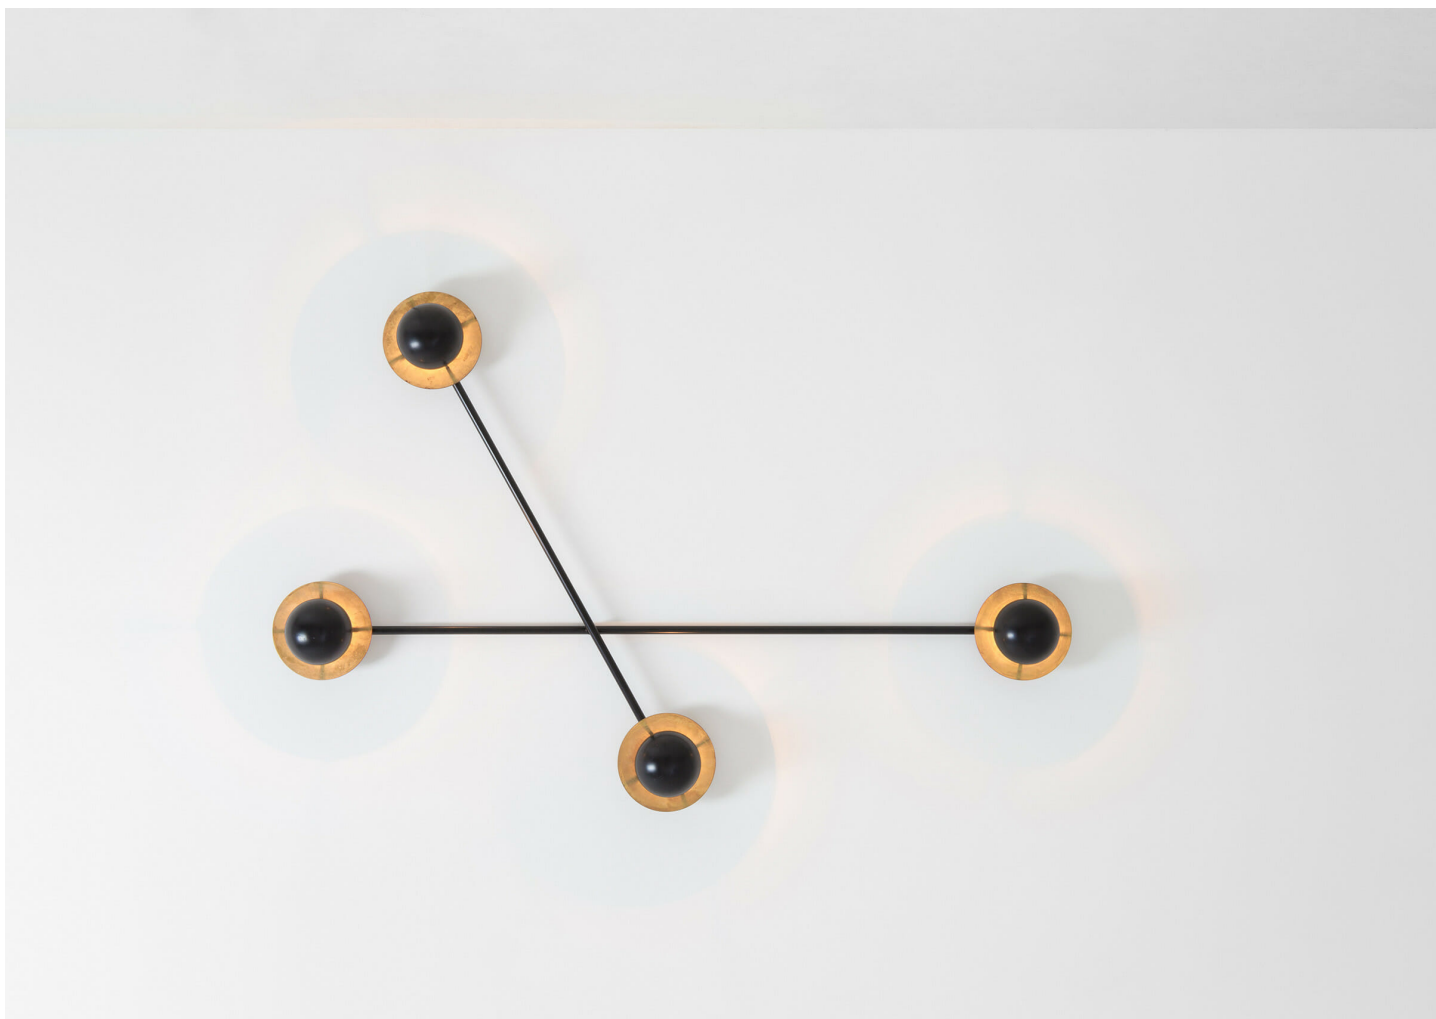

LAMPADA 064

DIMOREMILANO

MANUFACTURER
Dimoremilano

PRODUCTION
Made to Order

DATE
2014

MATERIALS
Structure and lampshade in matte black painted metal and oxidized brass.

DIMENSIONS
A - W 78.75" x D 5.5" x H 58.25"
B - W 51.2" x D 5.5" x H 35.4"
C - W 86.6" x D 5.5" x H 86.6"
D - W 51" x D 5.5" x H 59"

ILLUMINATION
Incandescent | E14 | 4 x 40w | Dimmable