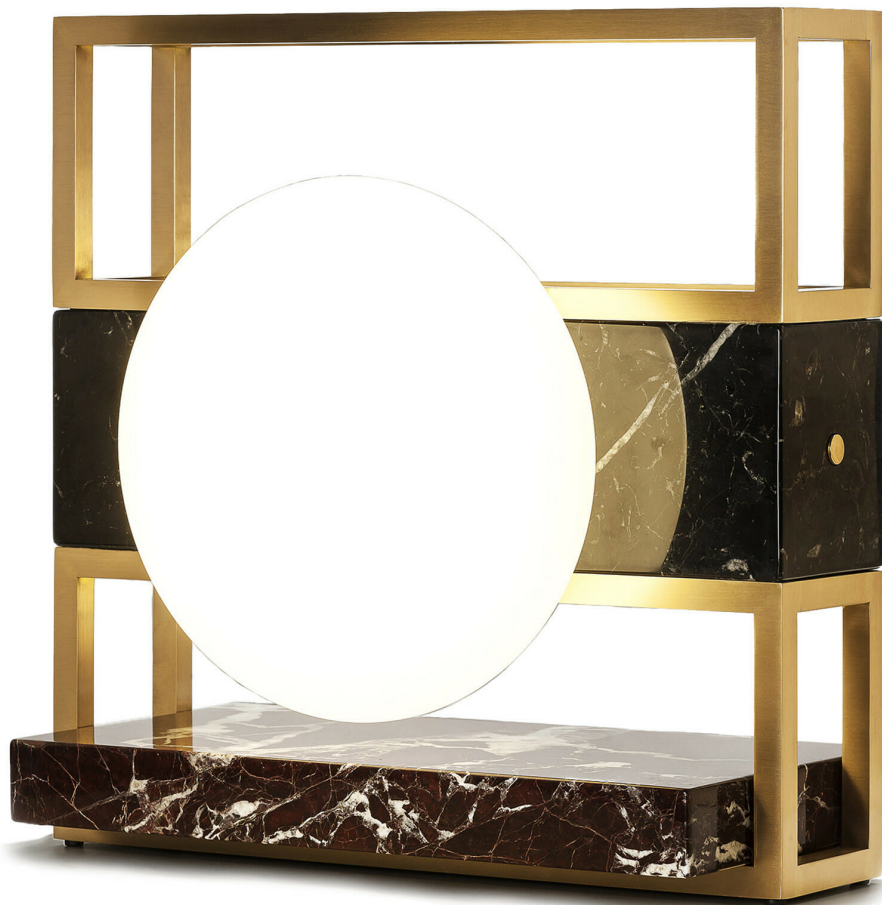

# LAMPADA 14

HAGIT PINCOVICI

DESIGNER  
Hagit Pincovici

ORIGIN  
Italy

PRODUCTION  
Made to Order

DATE  
2018

MATERIALS  
Marquina marble, Rosso Lepanto marble, brass, hand-blown glass.

DIMENSIONS  
L 16" x W 8" x H 16"

ILLUMINATION  
Dimmable LED.