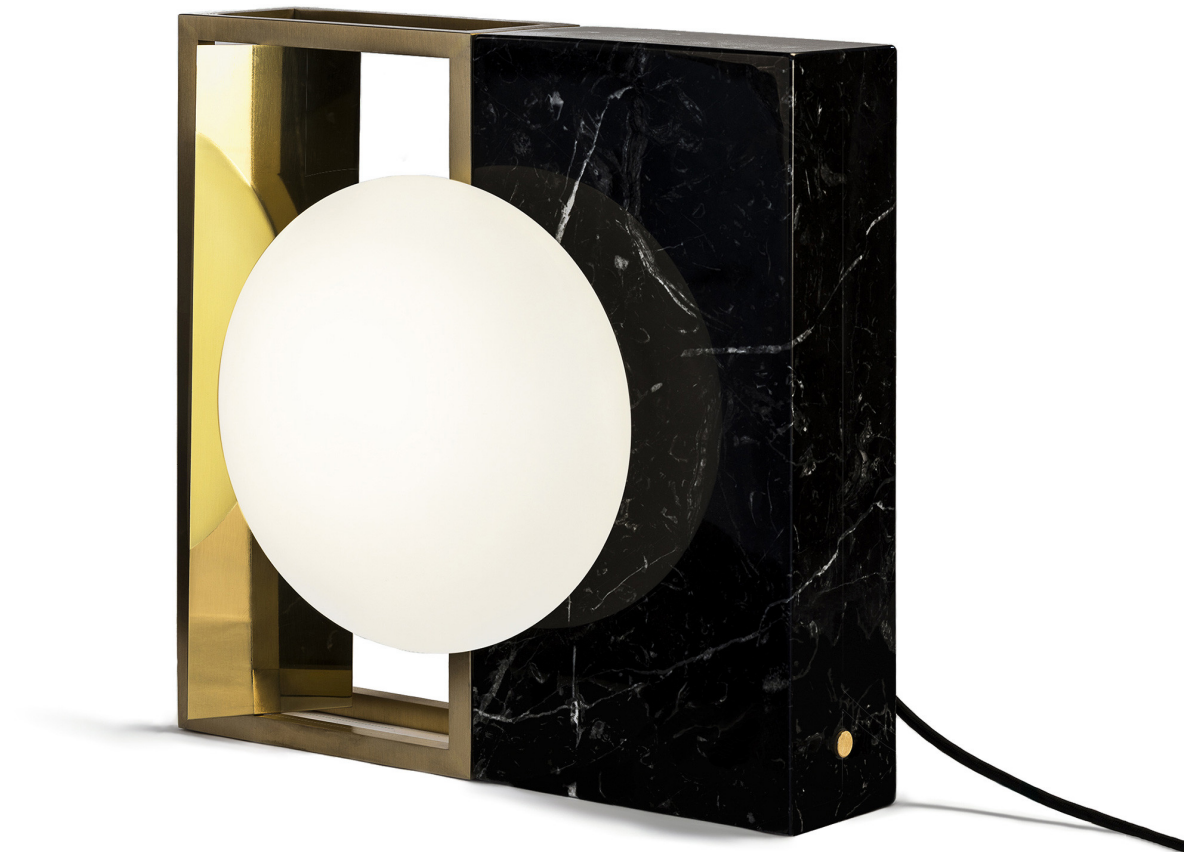

LAMPADA 18

HAGIT PINCOVICI

DESIGNER
Hagit Pincovici

ORIGIN
Italy

PRODUCTION
Made to Order

DATE
2018

MATERIALS
Hand Blown Glass, Brass.

DIMENSIONS
L 16" x W 7.5" x H 16"

ILLUMINATION
Dimmable LED.