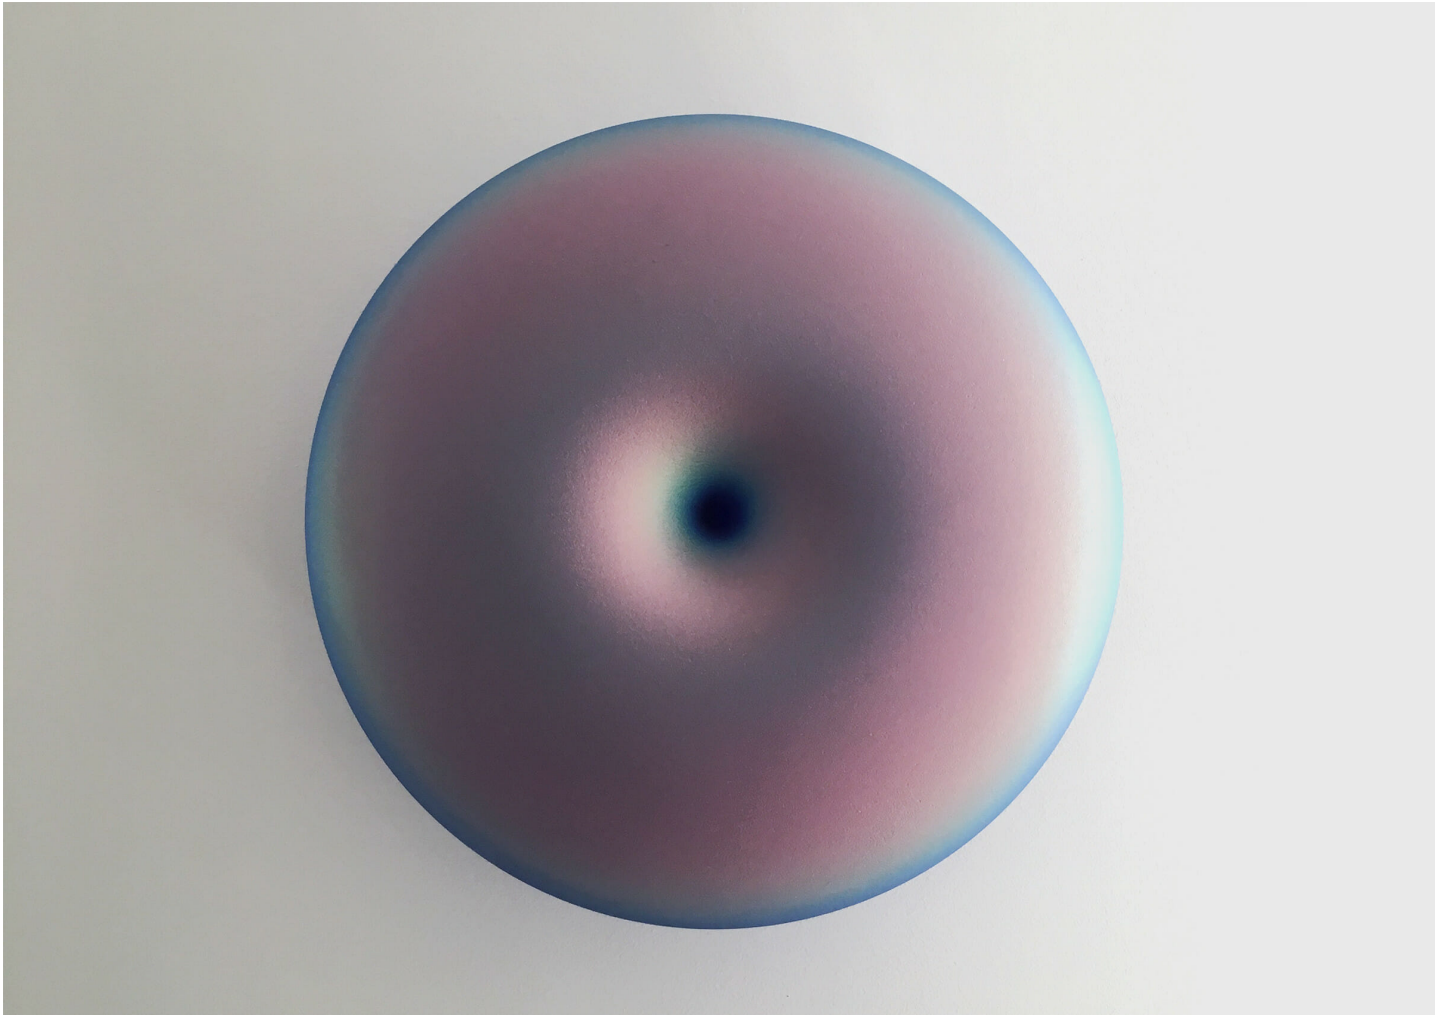

# LAPIS DIMPLE

KATHERINE GRAY

DESIGNER  
Katherine Gray

ORIGIN  
United States

PRODUCTION  
One of a Kind

DATE  
2018

MATERIALS  
Iridescent finish on clear sand blasted and etched hand blown glass.

DIMENSIONS  
Dia 13" x H 6"  
Wall mounted or for tabletop.