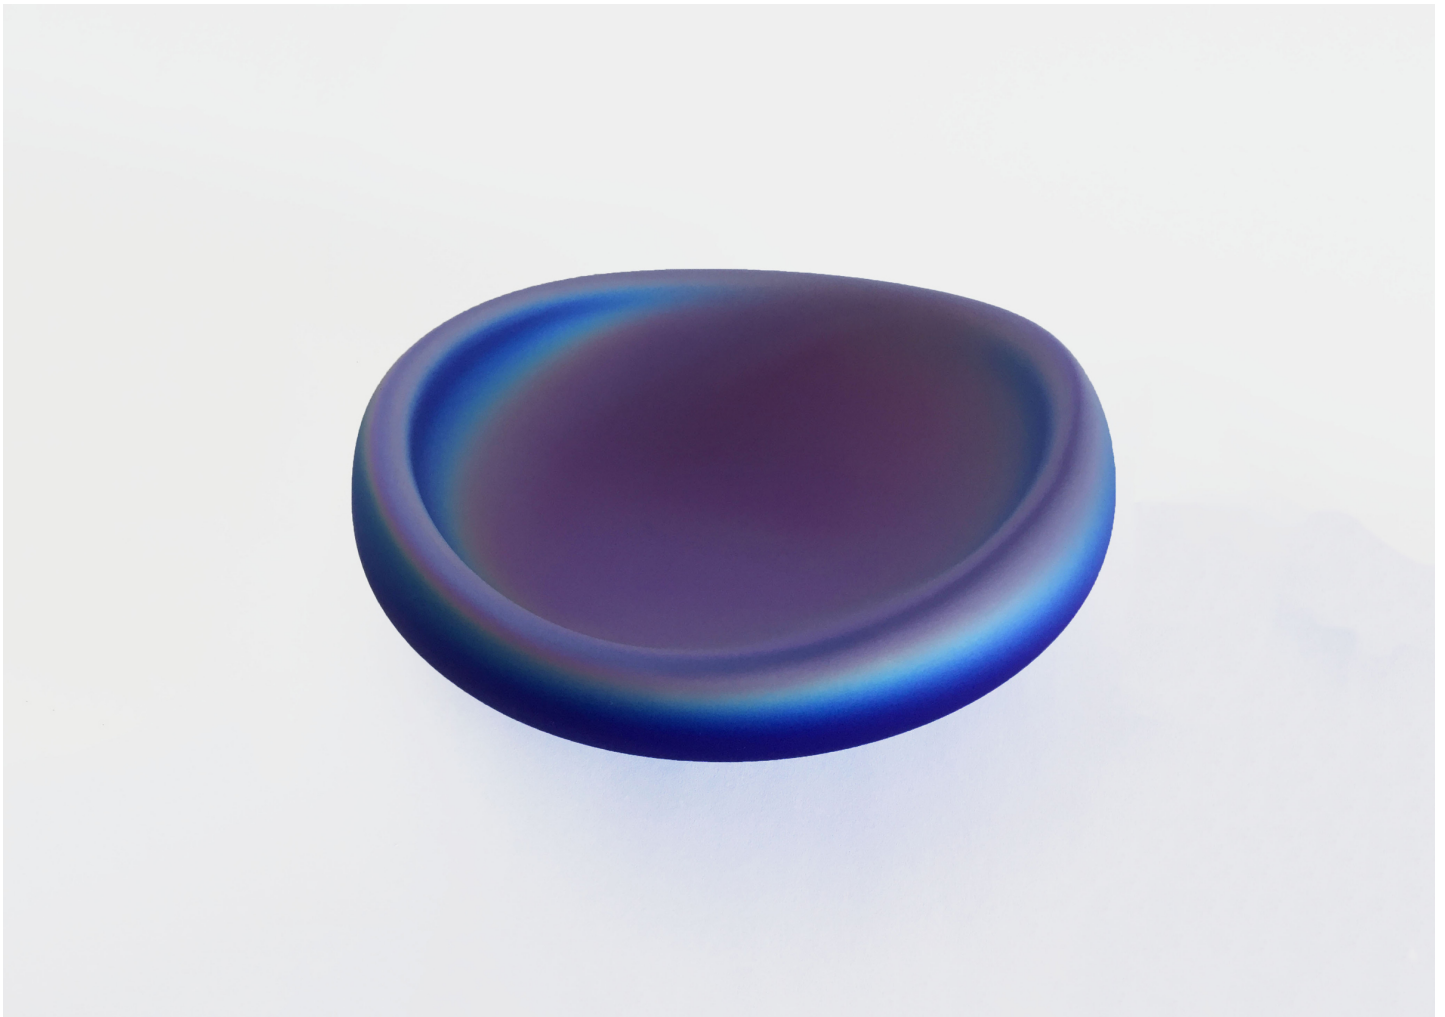

LAPIS IRIDESCENT SWOOPY BOWL 1

KATHERINE GRAY

DESIGNER

Katherine Gray

ORIGIN

United States

PRODUCTION

One of a Kind

DATE

2021

MATERIALS

Iridescent finish on clear sand blasted and etched hand blown glass.

DIMENSIONS

L 12" x W 11" x H 4.5"