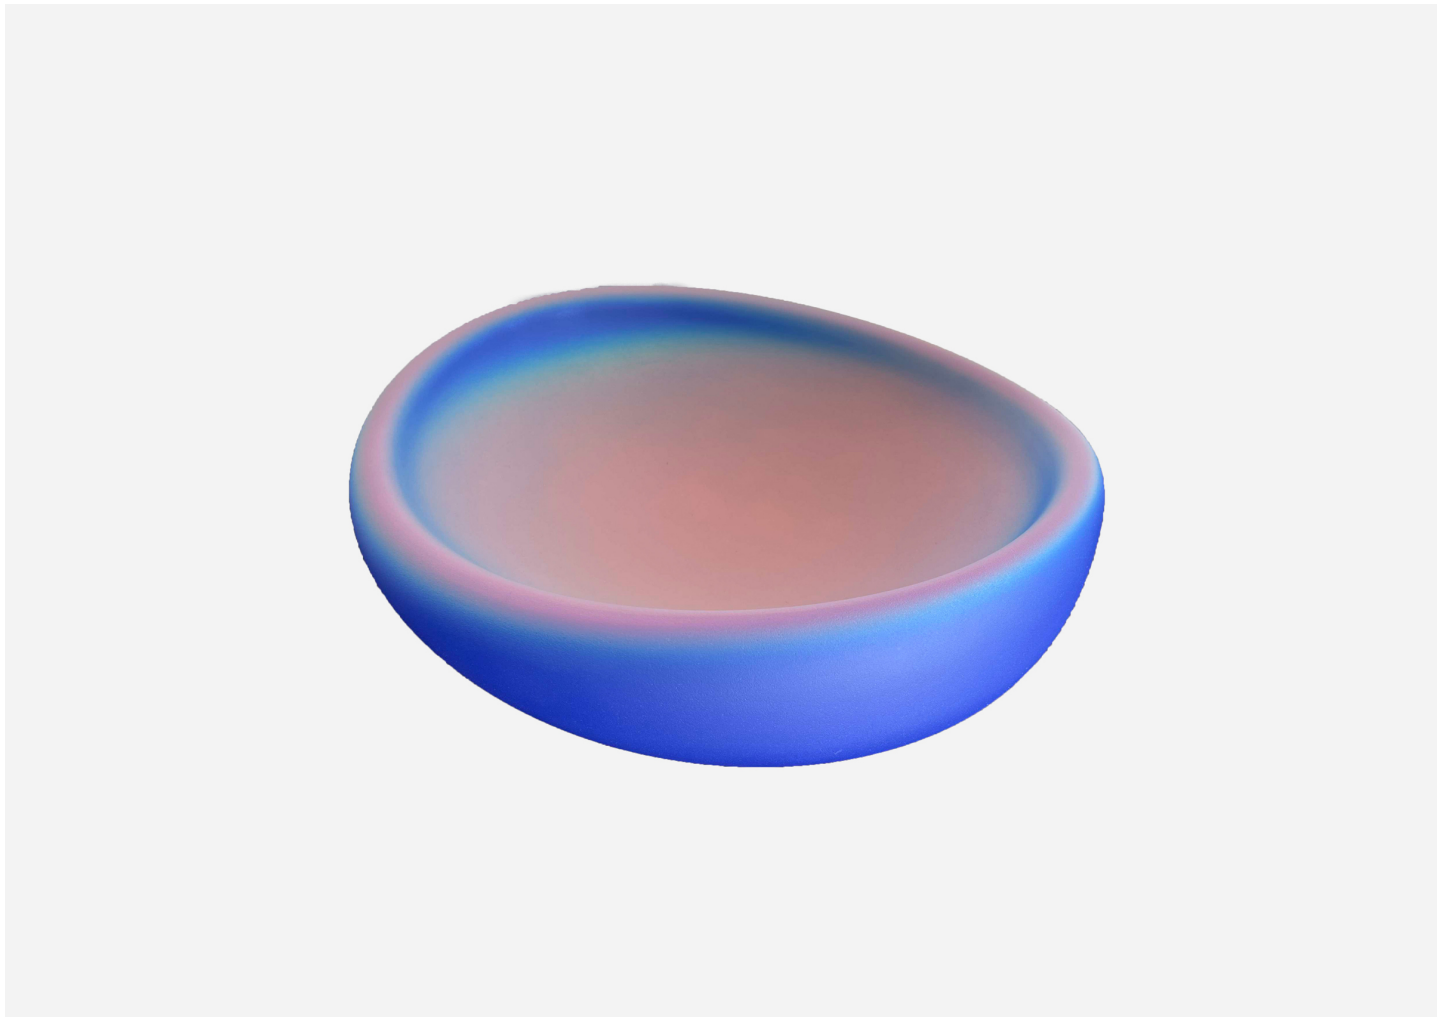

# LAPIS IRIDESCENT SWOOPY BOWL 2215

KATHERINE GRAY

DESIGNER  
Katherine Gray

ORIGIN  
United States

PRODUCTION  
One of a Kind

DATE  
2022

MATERIALS  
Iridescent finish on clear sand blasted and etched hand blown glass.

DIMENSIONS  
L 12" x W 11" x H 4.5"