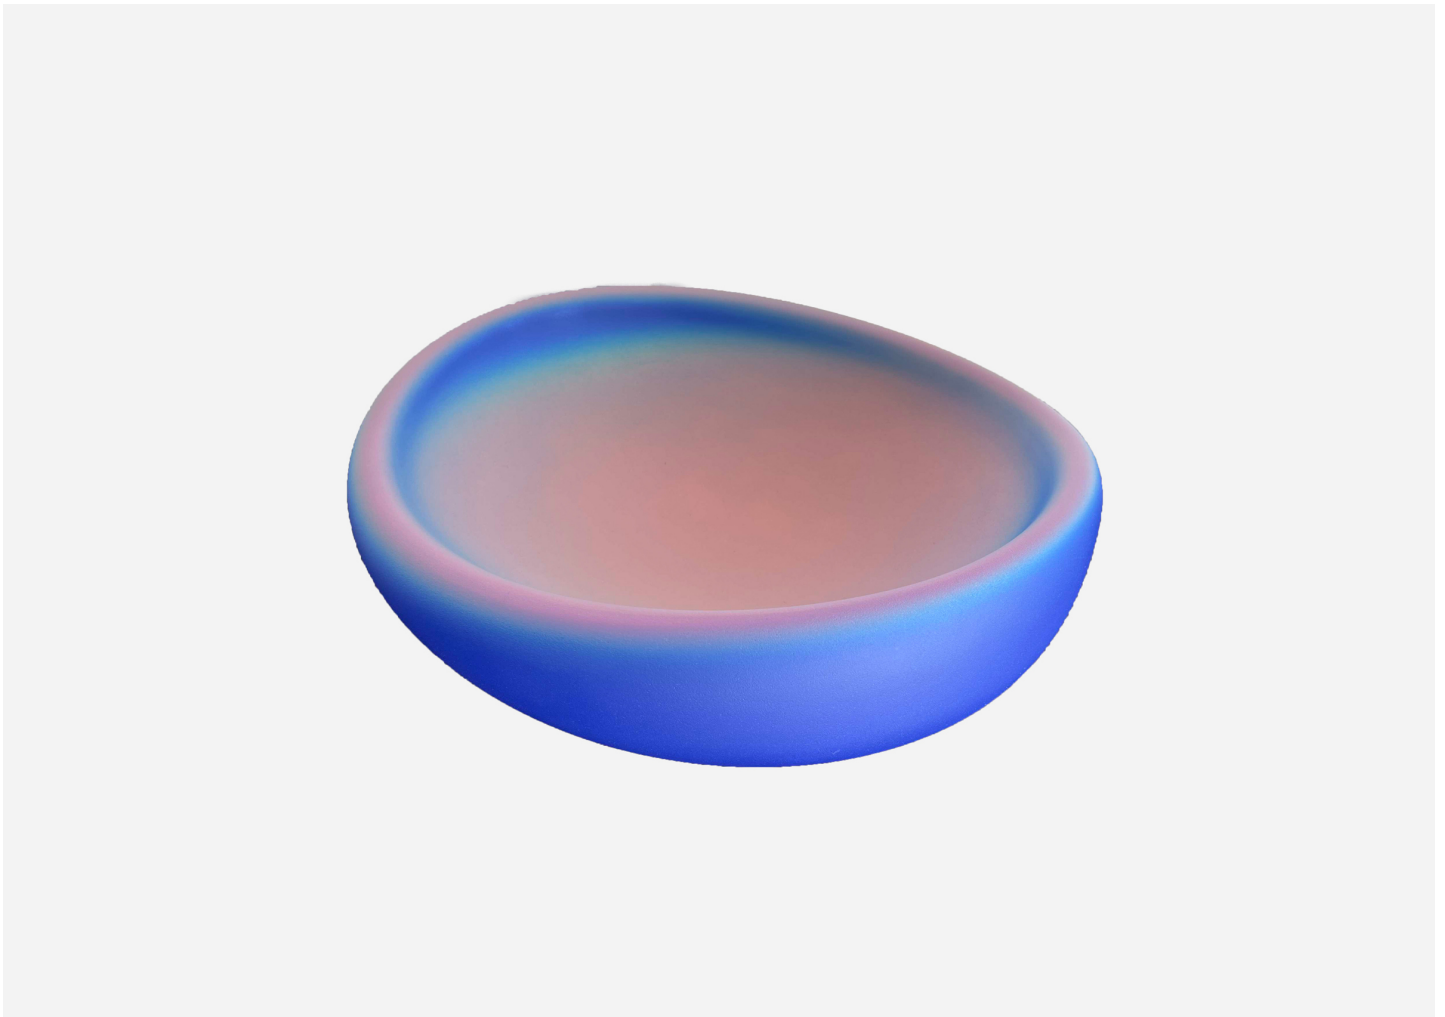

LAPIS IRIDESCENT SWOOPY BOWL 2215

KATHERINE GRAY

DESIGNER
Katherine Gray

ORIGIN
United States

PRODUCTION
One of a Kind

DATE
2022

MATERIALS
Iridescent finish on clear sand blasted and etched hand blown glass.

DIMENSIONS
L 12" x W 11" x H 4.5"