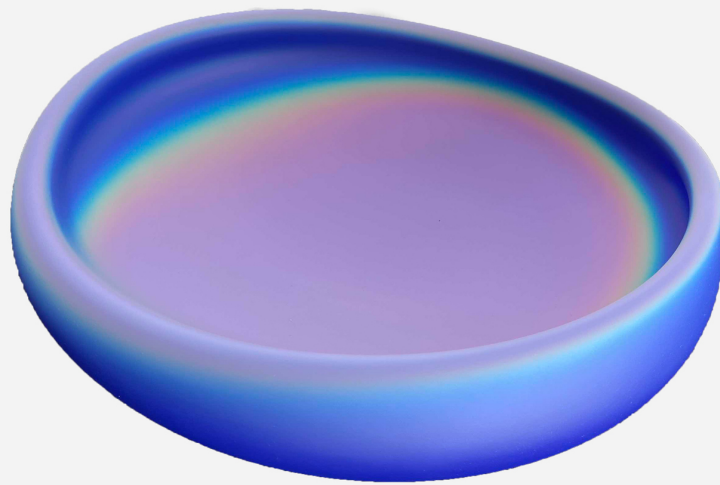

LAPIS IRIDESCENT SWOOPY BOWL 2216

KATHERINE GRAY

DESIGNER
Katherine Gray

ORIGIN
United States

PRODUCTION
One of a Kind

DATE
2022

MATERIALS
Iridescent finish on clear sand blasted and etched hand blown glass.

DIMENSIONS
L 11" x W 10.5" x H 5"