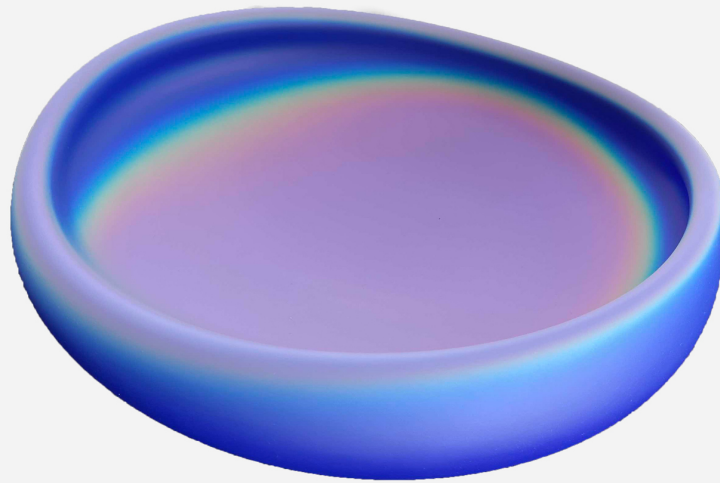

# LAPIS IRIDESCENT SWOOPY BOWL 2216

KATHERINE GRAY

DESIGNER  
Katherine Gray

ORIGIN  
United States

PRODUCTION  
One of a Kind

DATE  
2022

MATERIALS  
Iridescent finish on clear sand blasted and etched hand blown glass.

DIMENSIONS  
L 11" x W 10.5" x H 5"