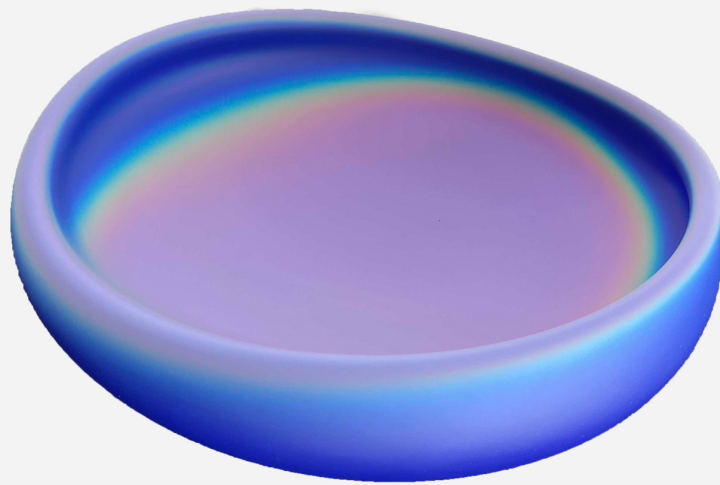

LAPIS IRIDESCENT SWOOPY BOWL 2216

KATHERINE GRAY

DESIGNER

Katherine Gray

ORIGIN

United States

PRODUCTION

One of a Kind

DATE

2022

MATERIALS

Iridescent finish on clear sand blasted and etched hand blown glass.

DIMENSIONS

L 11" x W 10.5" x H 5"