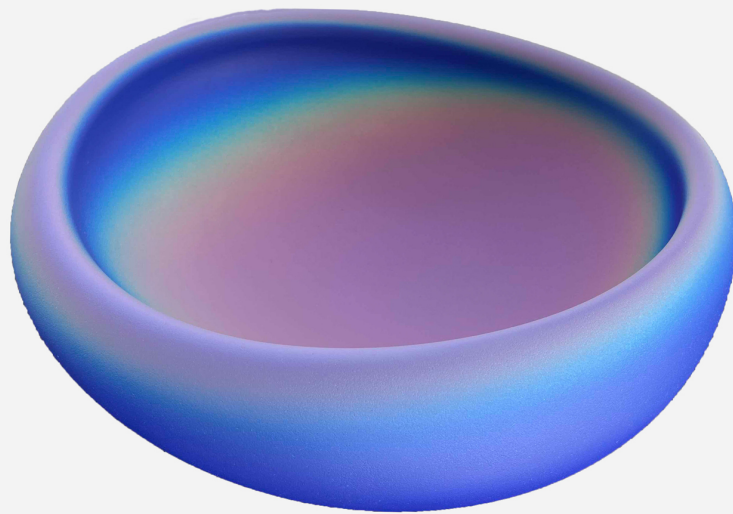

# LAPIS IRIDESCENT SWOOPY BOWL 2217

KATHERINE GRAY

DESIGNER

Katherine Gray

ORIGIN

United States

PRODUCTION

One of a Kind

DATE

2022

MATERIALS

Iridescent finish on clear sand blasted and etched hand blown glass.

DIMENSIONS

L 12" x W 11" x H 5.5"