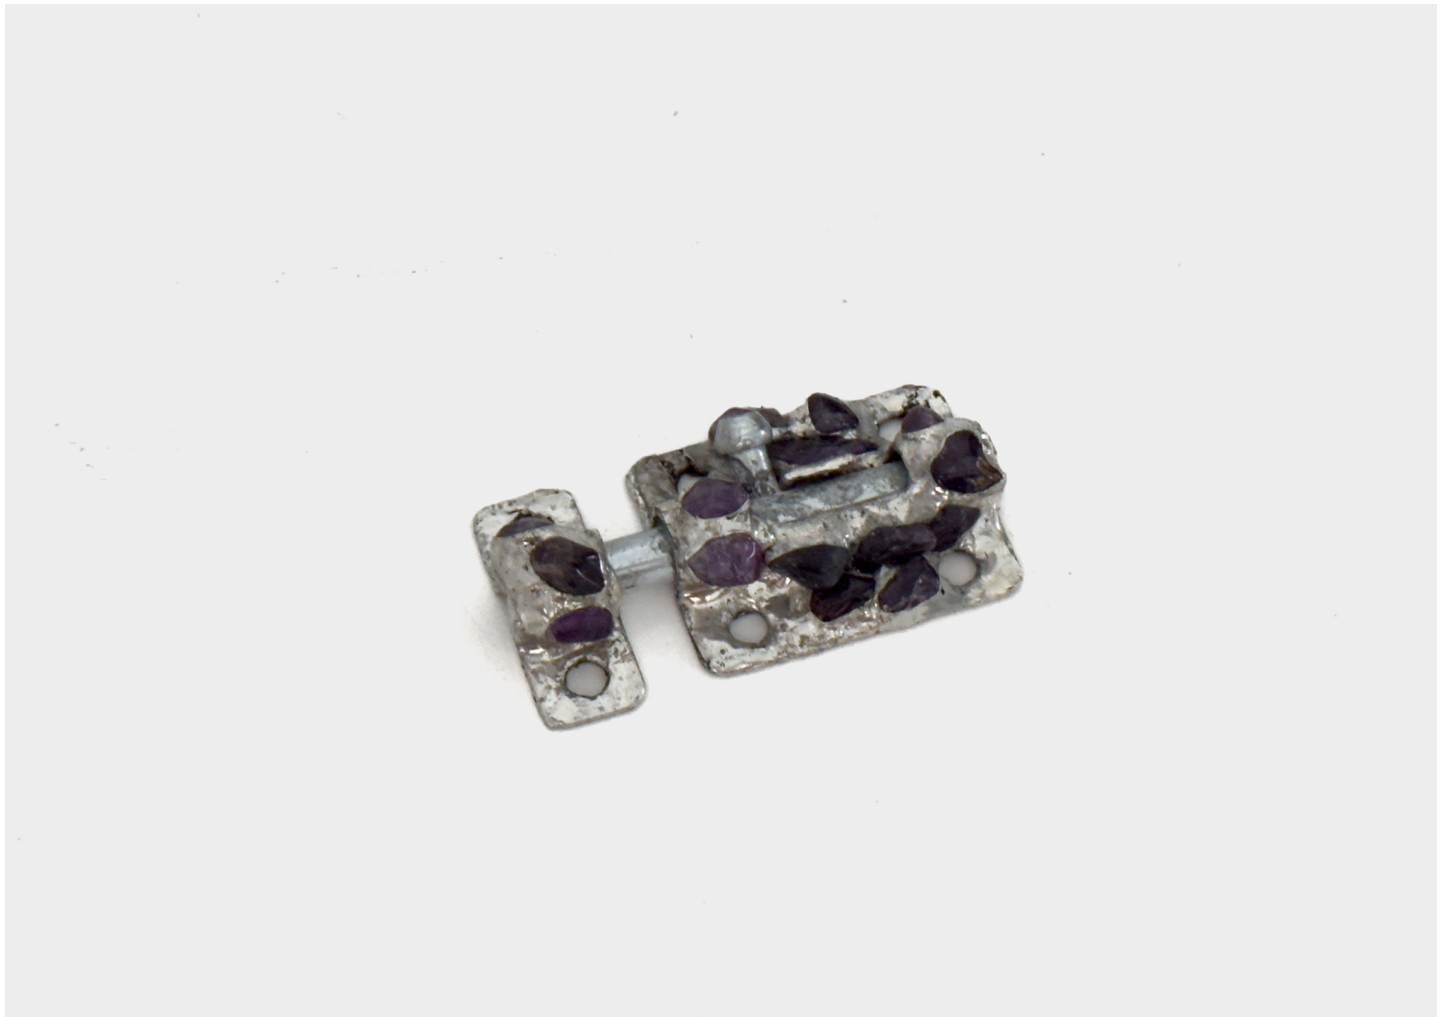

LATCH LOCK

THE PERFECT NOTHING CATALOG

DESIGNER
The Perfect Nothing Catalog

ORIGIN
United States

PRODUCTION
One of a Kind

DATE
2023

MATERIALS
Amethyst and Tin on Found Objects.

DIMENSIONS
L 2.75" x W 1.5" x H 1"