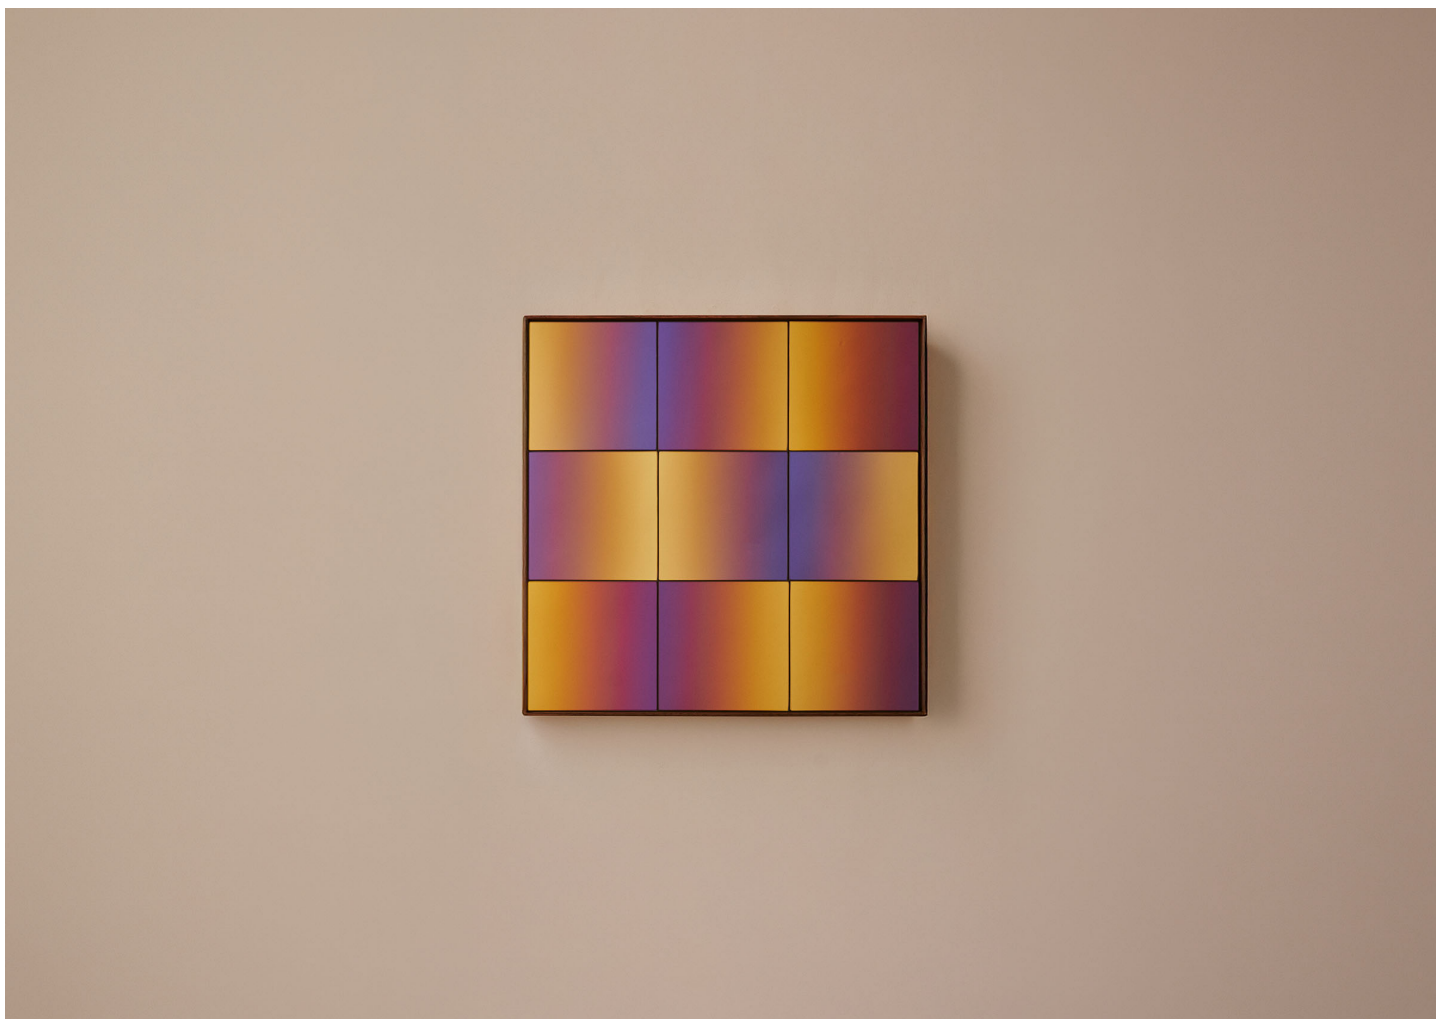

# LATTICE MIRROR 1

BOWER STUDIOS

MANUFACTURER  
**Bower Studios**

ORIGIN  
**United States & South Africa**

PRODUCTION  
**Limited Edition**

DATE  
**2026**

WEIGHT  
**10 lbs**

MATERIALS  
**Gradient Ametrine Mirror & Walnut Frame.**

DIMENSIONS  
**W 21.75" x D 1.5" x H W 21.75"**

CUSTOMIZABLE  
**Please inquire directly for customization.**