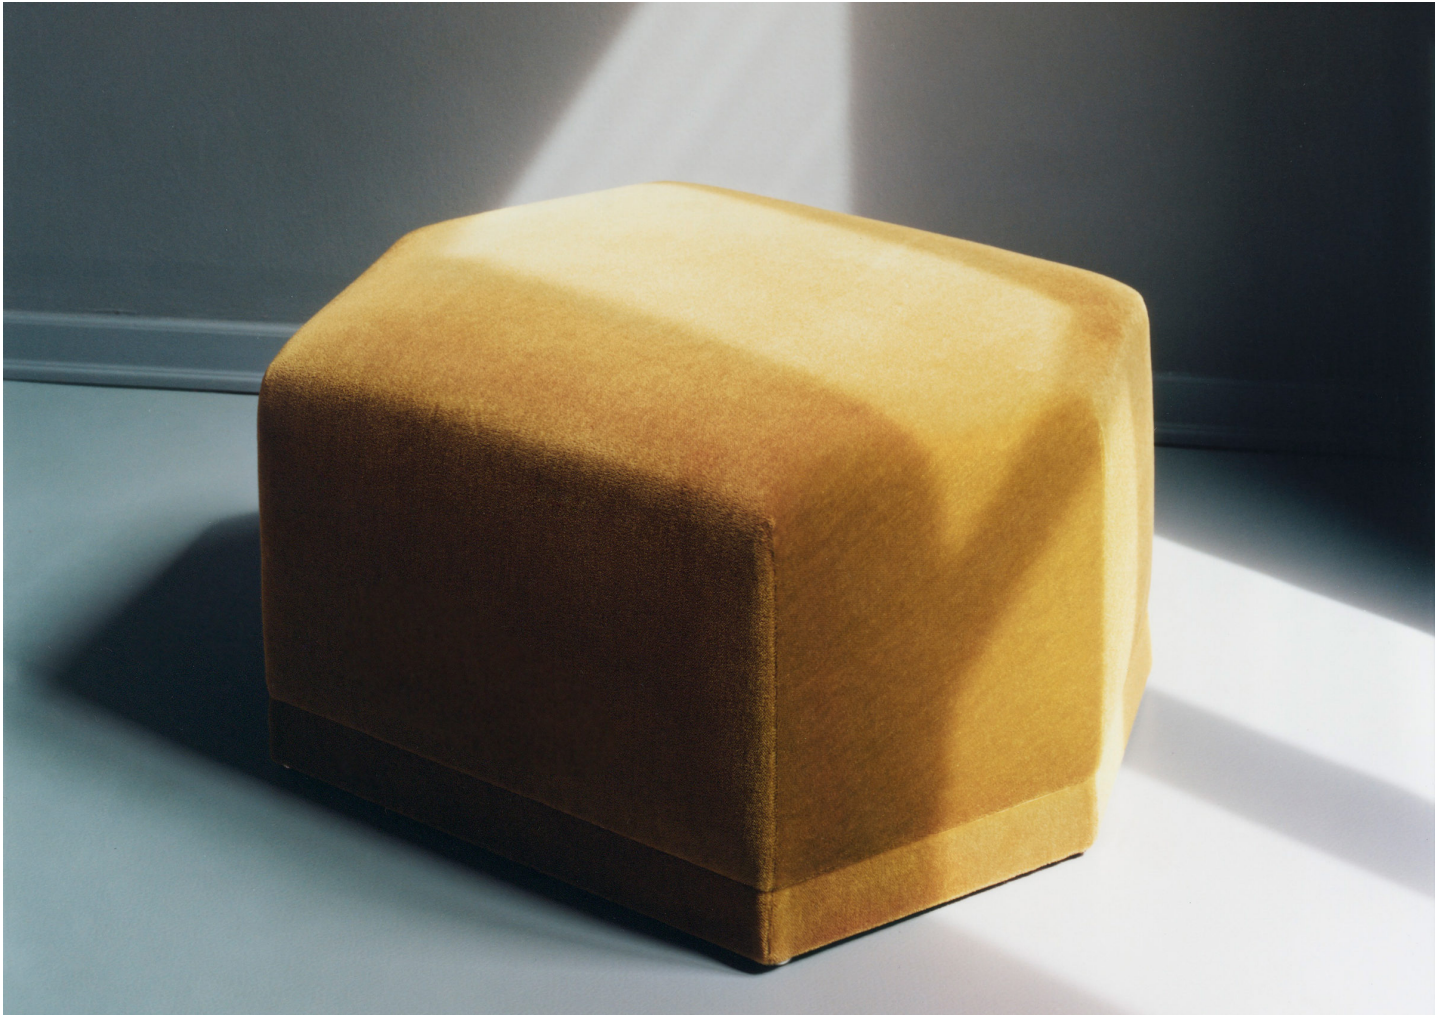

LAVINIA POUF

LAZZARINI & PICKERING FOR MARTA SALA ÉDITIONS

DESIGNER
Lazzarini & Pickering

MANUFACTURER
Marta Sala Éditions

ORIGIN
Italy

PRODUCTION
Made to Order

DATE
2016

UPHOLSTERY REQUIREMENTS
2 Yards

MATERIALS
Frame in solid Wood with Polyurethane Foam cushion. Upholstery.

DIMENSIONS
L 28.3" x W 21.7" x H 14.2"