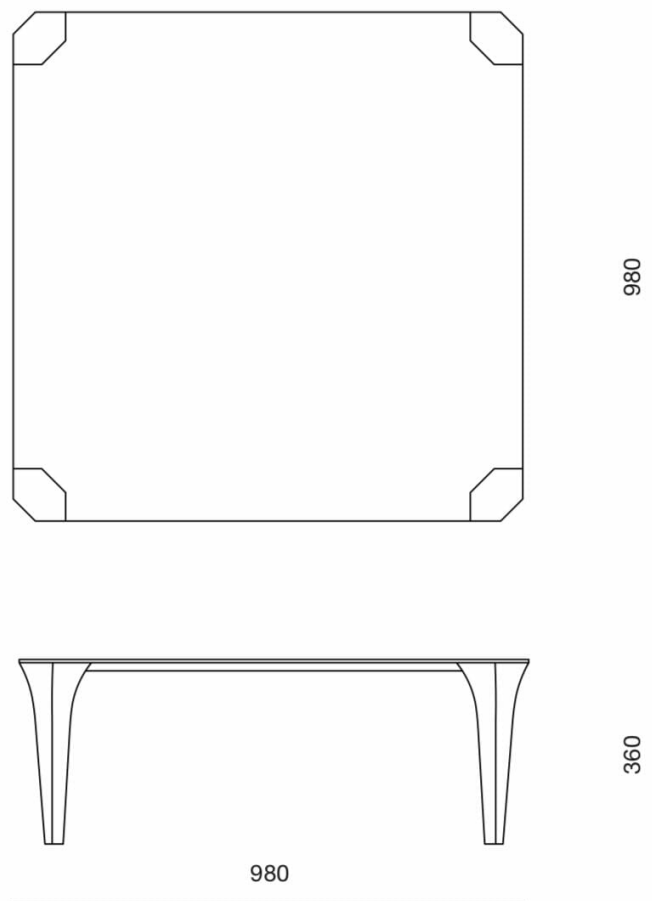

# LEITH SQUARE COFFEE TABLE

PINCH

# LEITH SQUARE COFFEE TABLE

PINCH

DESIGNER

Pinch

ORIGIN

United Kingdom

PRODUCTION

Made to Order

DIMENSIONS

38.5" W x 38.5" D x 14" H