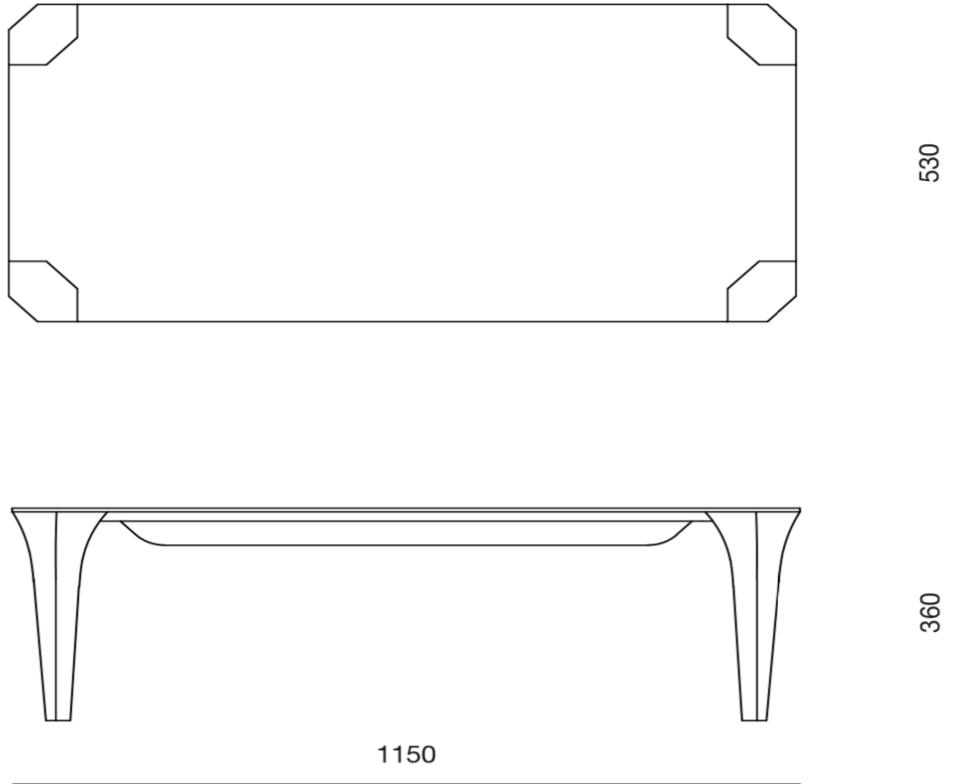

# LEITH RECTANGULAR COFFEE TABLE

PINCH

# LEITH RECTANGULAR COFFEE TABLE

PINCH

DESIGNER

Pinch

ORIGIN

United Kingdom

PRODUCTION

Made to Order

DIMENSIONS

45" W x 21" D x 14" H