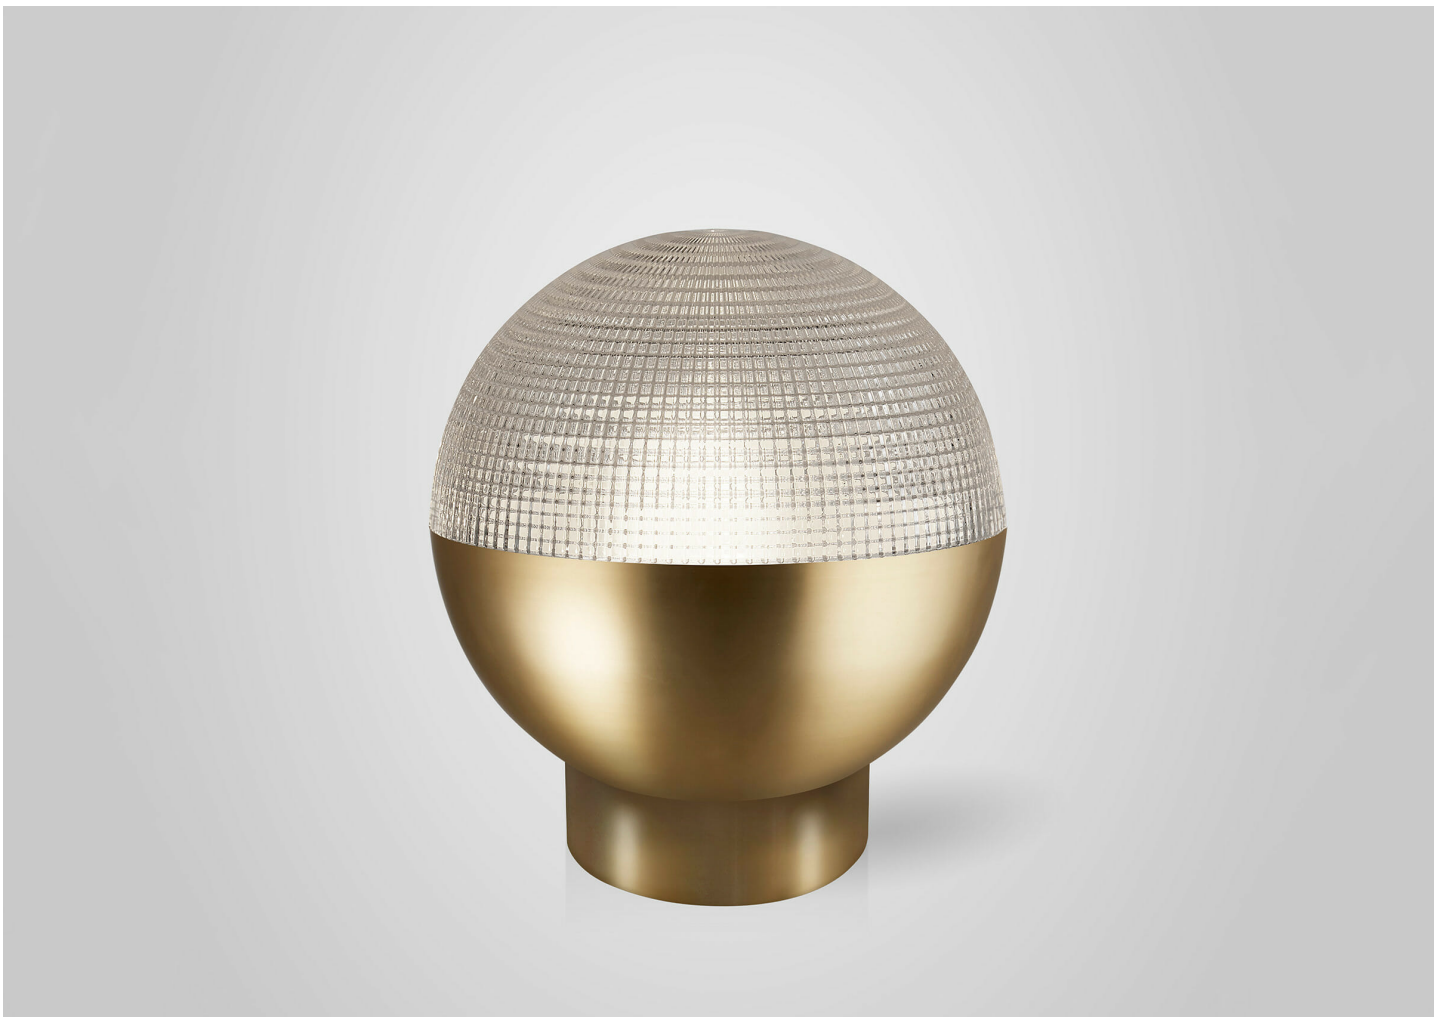

LENS FLAIR TABLE LAMP

LEE BROOM

LENS FLAIR TABLE LAMP

LEE BROOM

45cm /
17 ¾ in

40cm / 15 ¾ in

DESIGNER

Lee Broom

ORIGIN

United Kingdom

PRODUCTION

Made to Order

DATE

2018

MATERIALS/FINISHES

Steel and polycarbonate. Brushed Brass or Matte Black finish with clear prismatic lens.

DIMENSIONS

H 17.75" x Dia 15.75"

ILLUMINATION

220-240V or 110-130V:

E26, 7 Watts, 2700 Kelvin, 700 Lumens (Dimmable LED bulb supplied).

78.75" gold or black fabric outer cord with inline dimmer switch.