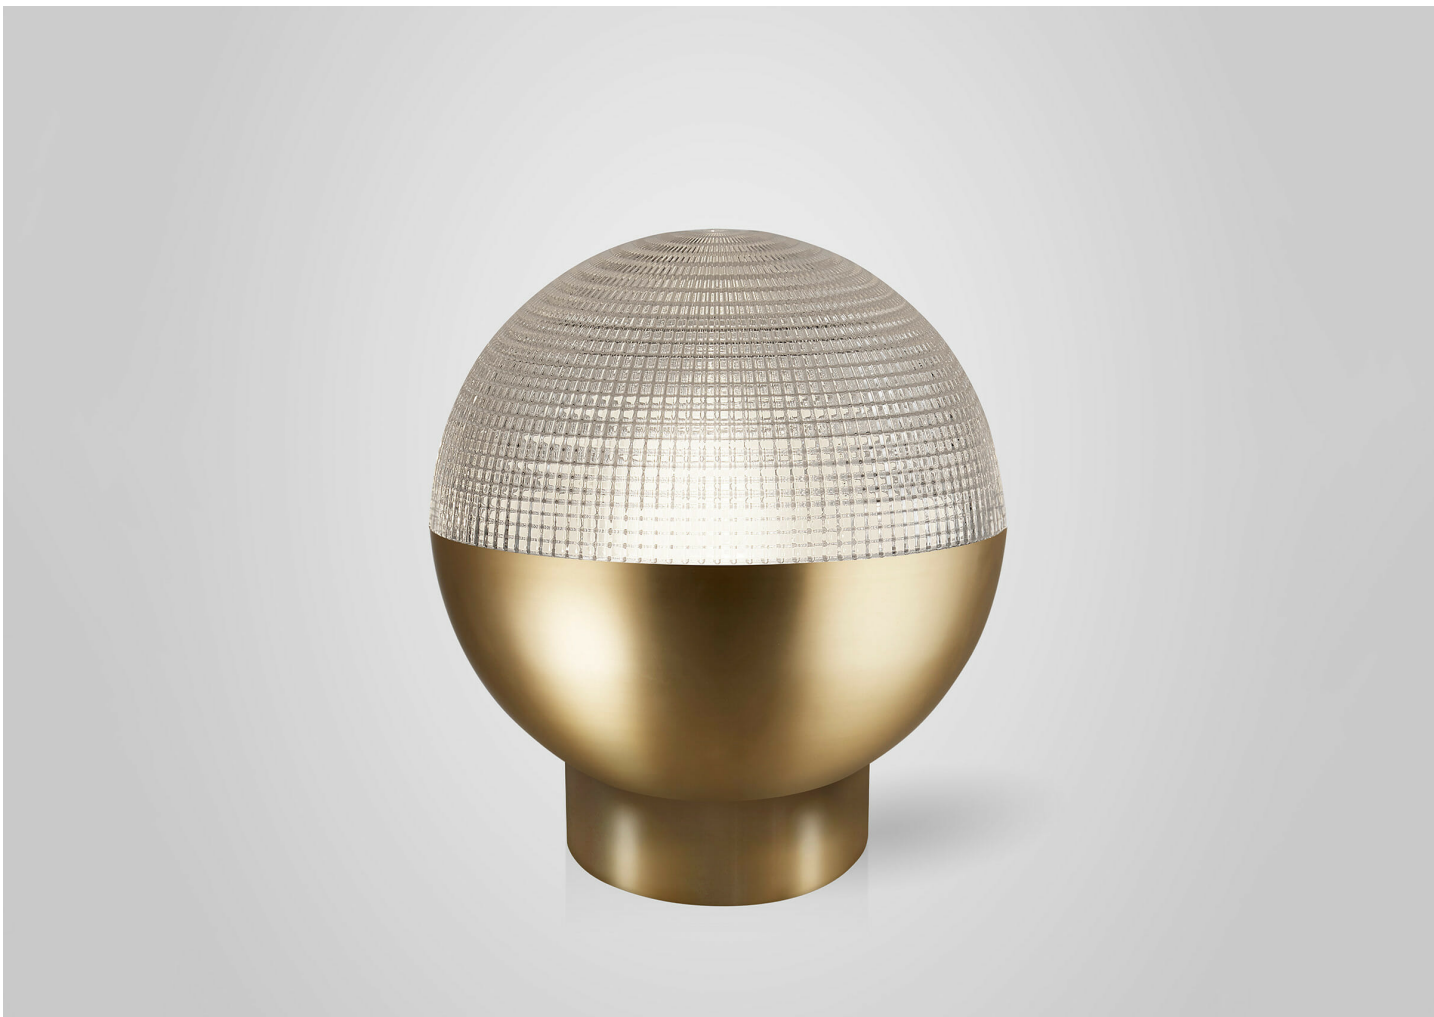

LENS FLAIR TABLE LAMP

LEE BROOM

LENS FLAIR TABLE LAMP

LEE BROOM

45cm /
17 ³/₄ in

40cm / 15 ³/₄ in

DESIGNER

Lee Broom

ORIGIN

United Kingdom

PRODUCTION

Made to Order

DATE

2018

MATERIALS/FINISHES

Steel and polycarbonate. Brushed Brass or Matte Black finish with clear prismatic lens.

DIMENSIONS

H 17.75" x Dia 15.75"

ILLUMINATION

220-240V or 110-130V:

E26, 7 Watts, 2700 Kelvin, 700 Lumens (Dimmable LED bulb supplied).

78.75" gold or black fabric outer cord with inline dimmer switch.