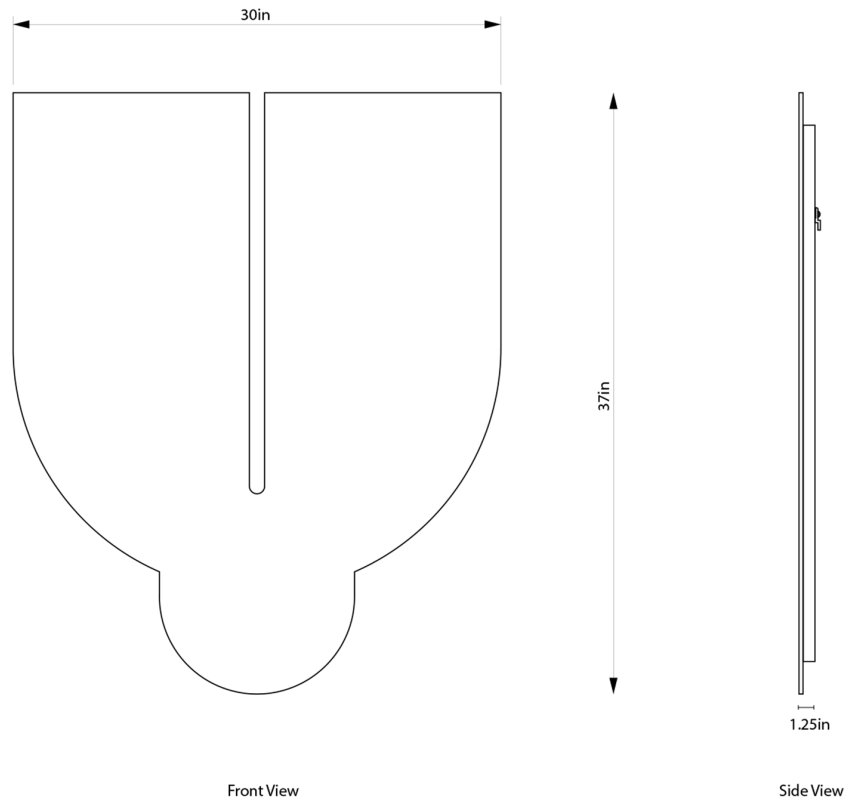

# LEO MIRROR

BEN & AJA BLANC

DESIGNER  
Ben & Aja Blanc

ORIGIN  
United States

PRODUCTION  
Made to Order

DATE  
2019

WEIGHT  
27lbs

MATERIALS  
Mirrored glass and brass.

DIMENSIONS  
W 30" x D 1.25" x H 37"