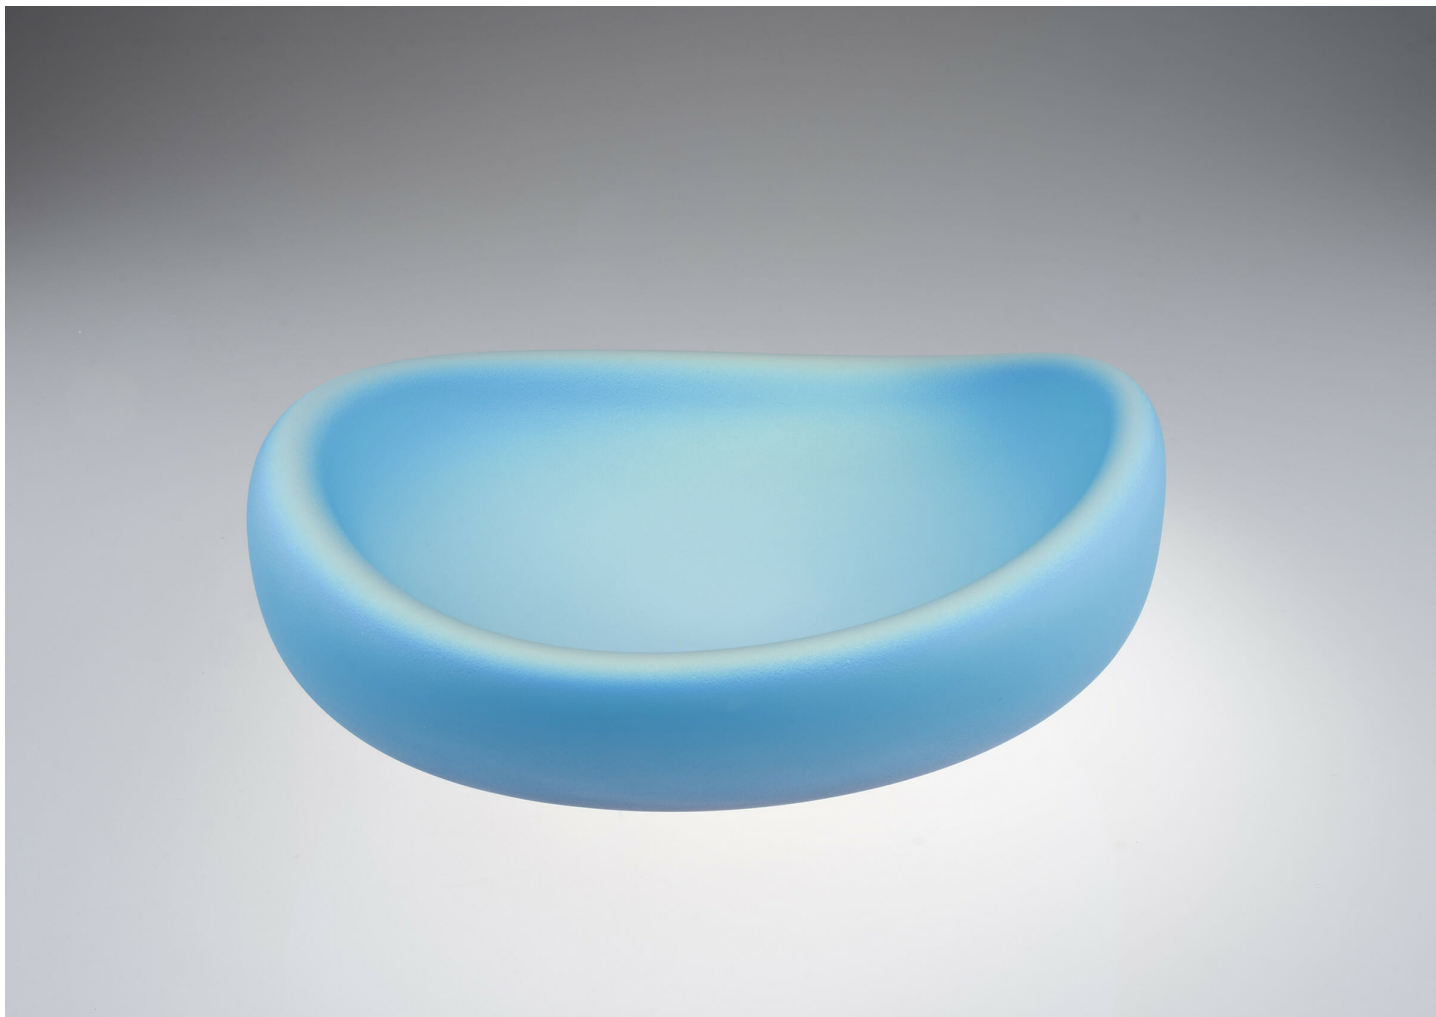

LIGHT BLUE SWOOPY OVAL BOWL

KATHERINE GRAY

DESIGNER

Katherine Gray

ORIGIN

United States

PRODUCTION

One of a Kind

DATE

2019

MATERIALS

Navy blue iridescent finish on clear sand blasted and etched hand blown glass.

DIMENSIONS

W 11.5" x D 10.5" x H 4.5"