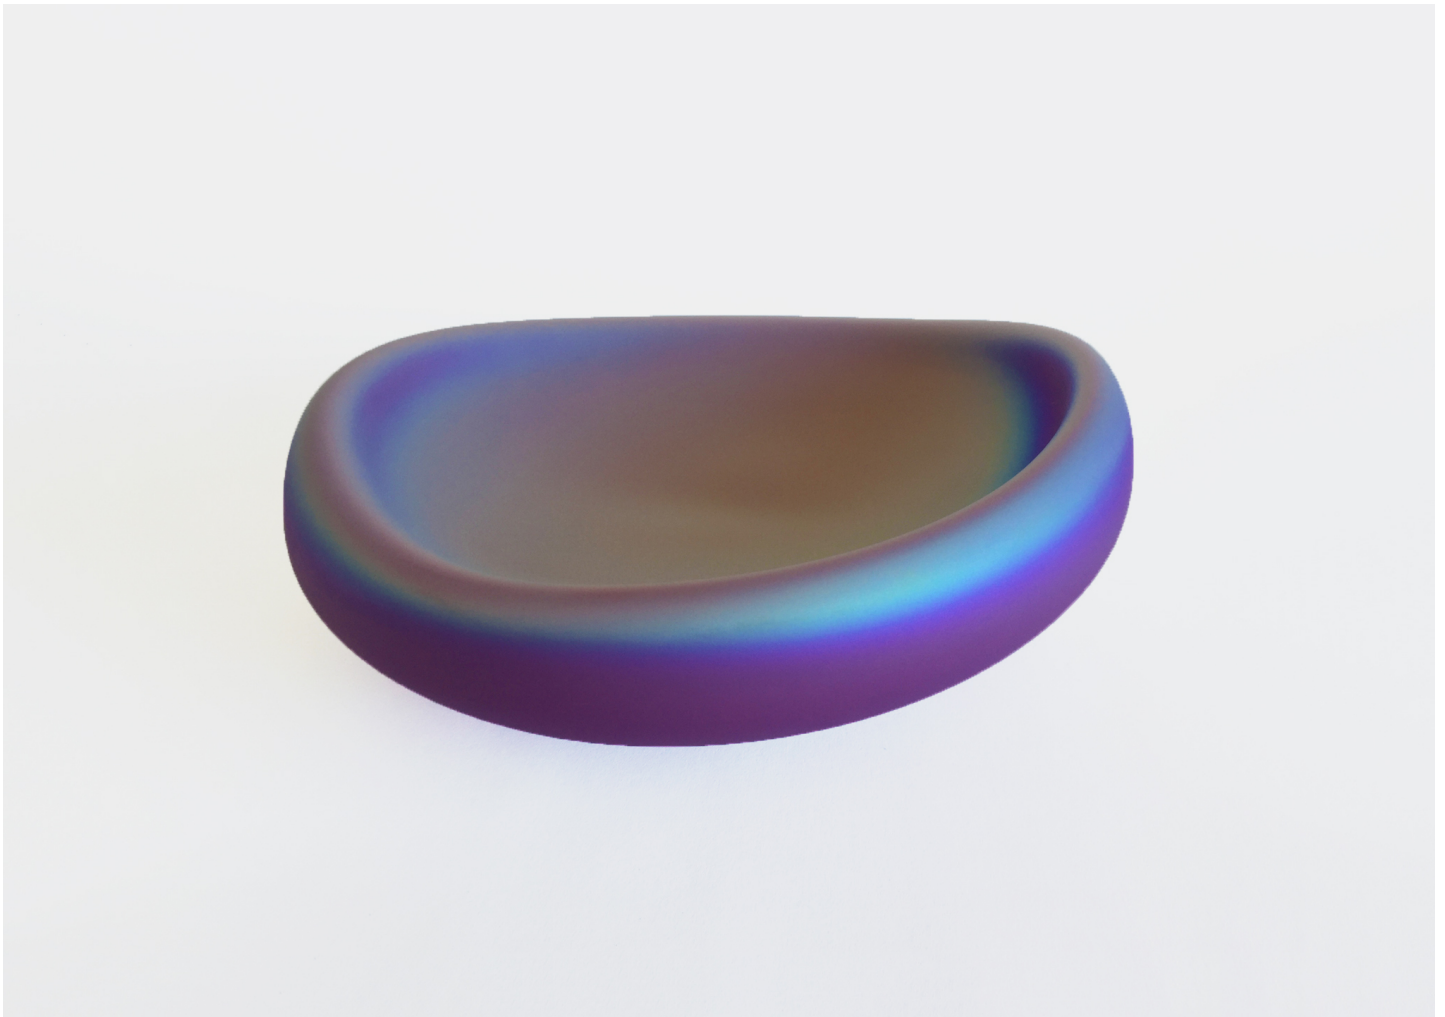

# LIGHT PURPLE IRIDESCENT SWOOPY BOWL 1

KATHERINE GRAY

DESIGNER

Katherine Gray

ORIGIN

United States

PRODUCTION

One of a Kind

DATE

2021

MATERIALS

Iridescent finish on clear sand blasted and etched hand blown glass.

DIMENSIONS

L 13" x W 11.5" x H 5"