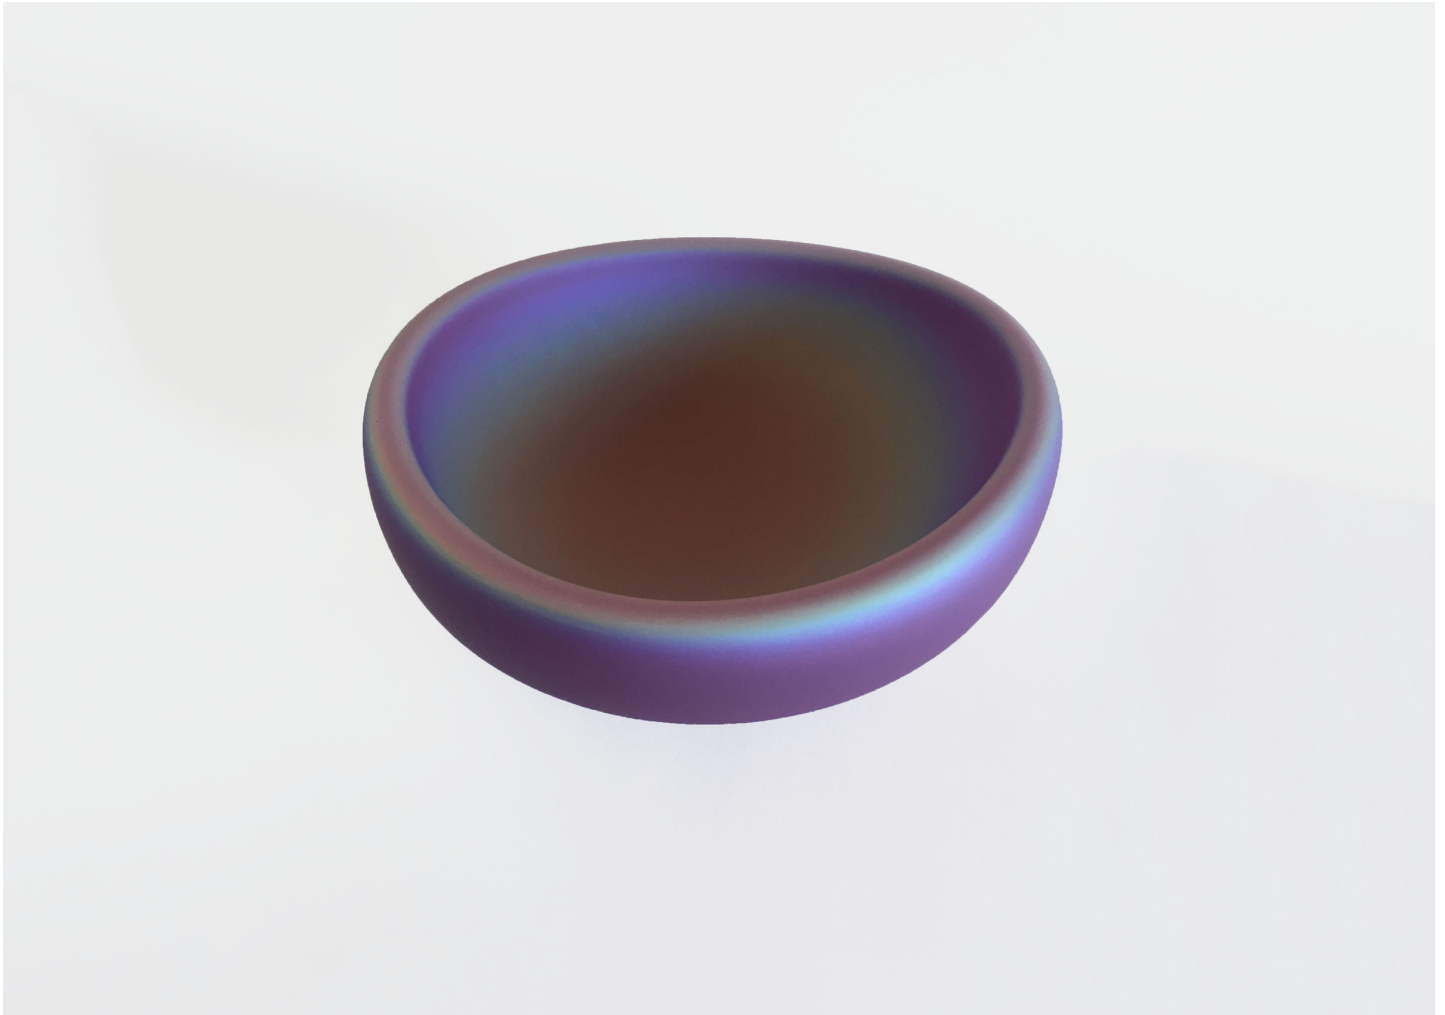

LIGHT PURPLE IRIDESCENT SWOOPY BOWL 2

KATHERINE GRAY

DESIGNER
Katherine Gray

ORIGIN
United States

PRODUCTION
One of a Kind

DATE
2021

MATERIALS
Iridescent finish on clear sand blasted and etched hand blown glass.

DIMENSIONS
L 12" x W 11" x H 5"