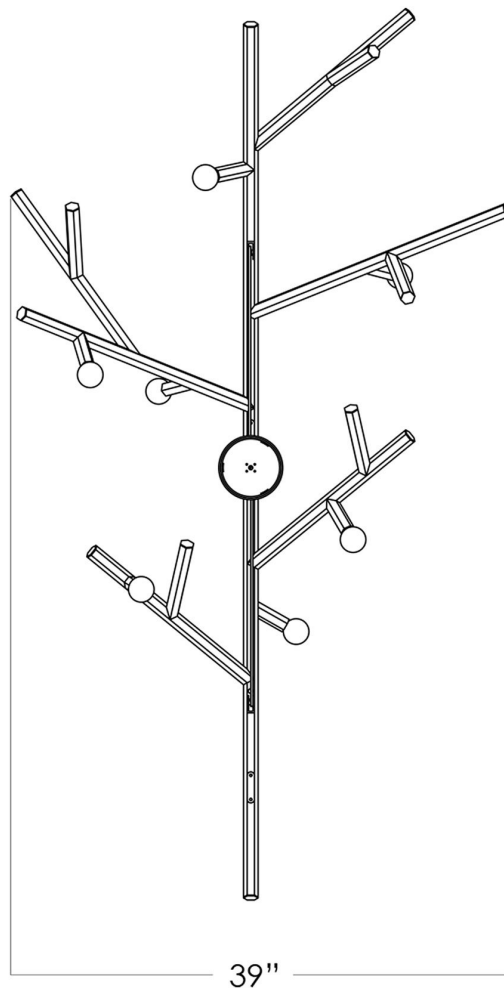

LINDEN BRANCH

CHARLES DE LISLE FOR THE FUTURE PERFECT

DESIGNER

Charles De Lisle

MANUFACTURER

The Future Perfect

ORIGIN

United States

PRODUCTION

Made to Order

DATE

2018

WEIGHT

30lbs

CERTIFICATIONS

UL

MATERIALS

Solid brass with Polished or Satin Brass, Dark Antique, Faux Pewter or Antique Nickel finish.

DIMENSIONS

L 70" x W 39" x H 26"

CUSTOMIZABLE

Configuration and finishes are customizable.

ILLUMINATION

120V: Incandescent, E12 Socket, 7 x 15 Watt G-16.5 Bulb (suggested), Max 60 Watts. Bulbs are not included.

SUSPENSION

Canopy with two hanging arms.

CANOPY

Dia 5" x H 1" in matching finish.