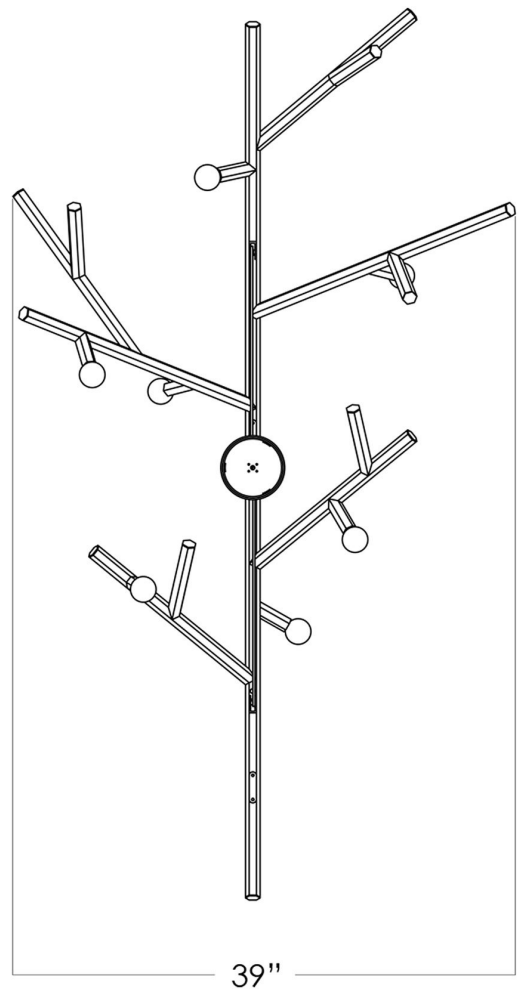

LINDEN BRANCH

CHARLES DE LISLE

LINDEN BRANCH

CHARLES DE LISLE

MANUFACTURER

Charles De Lisle

ORIGIN

United States

PRODUCTION

Made to Order

DATE

2018

WEIGHT

30 lbs.

CERTIFICATIONS

UL.

DISCLAIMER

Bulbs are not included.

MATERIALS

Solid Brass, available in a variety of finishes.

DIMENSIONS

Canopy: Dia. 5" x H 1"

Fixture: L 70" x W 39" x H 26"

Overall Height: Custom length made to order.

ILLUMINATION

120V: Incandescent, E12 Socket, 7 x 15 Watt G-16.5 Bulb (suggested), Max 60 Watts.