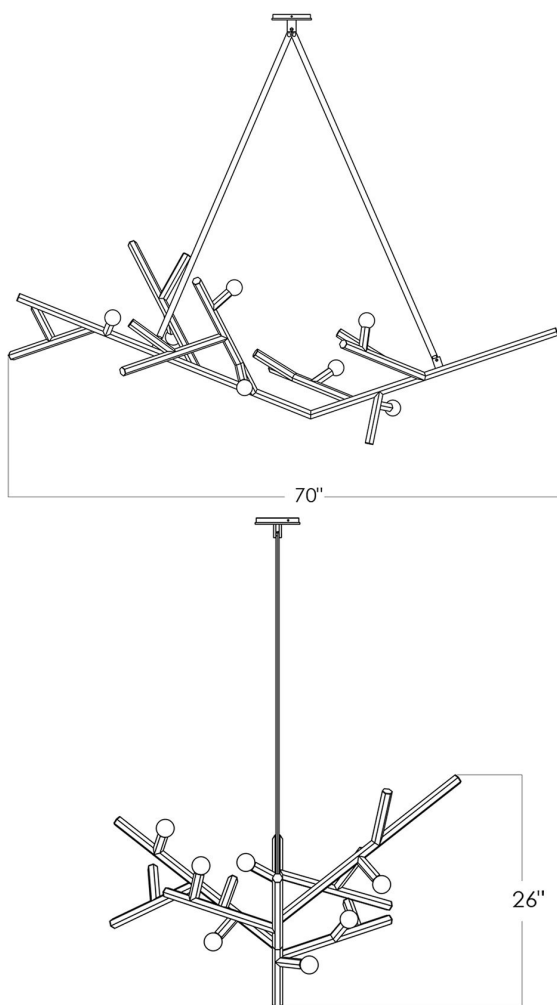

LINDEN BRANCH

CHARLES DE LISLE FOR THE FUTURE PERFECT

DESIGNER

Charles De Lisle

MANUFACTURER

The Future Perfect

ORIGIN

United States

PRODUCTION

Made to Order

DATE

2018

WEIGHT

30lbs

CERTIFICATIONS

UL

MATERIALS

Solid brass with Polished or Satin Brass, Dark Antique, Faux Pewter or Antique Nickel finish.

DIMENSIONS

L 70" x W 39" x H 26"

CUSTOMIZABLE

Configuration and finishes are customizable.

ILLUMINATION

120V: Incandescent, E12 Socket, 7 x 15 Watt G-16.5 Bulb (suggested), Max 60 Watts. Bulbs are not included.

SUSPENSION

Canopy with two hanging arms.

CANOPY

Dia 5" x H 1" in matching finish.