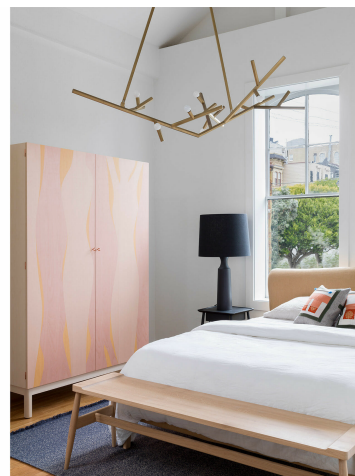

LINDEN BRANCH

CHARLES DE LISLE