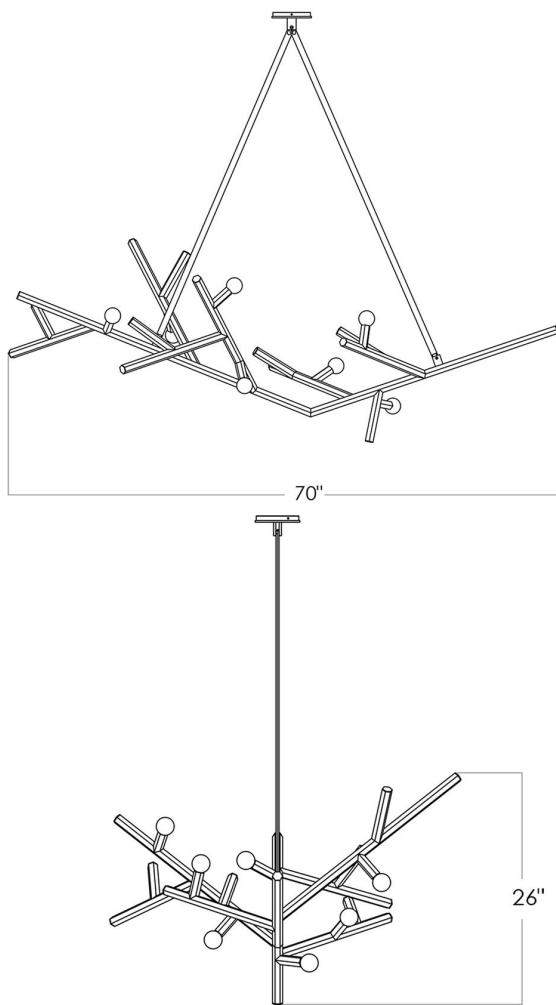

LINDEN BRANCH

CHARLES DE LISLE

MANUFACTURER

Charles De Lisle

ORIGIN

United States

PRODUCTION

Made to Order

DATE

2018

WEIGHT

30 lbs.

CERTIFICATIONS

UL.

DISCLAIMER

Bulbs are not included.

MATERIALS

Solid Brass, available in a variety of finishes.

DIMENSIONS

Canopy: Dia. 5" x H 1"

Fixture: L 70" x W 39" x H 26"

Overall Height: Custom length made to order.

ILLUMINATION

120V: Incandescent, E12 Socket, 7 x 15 Watt G-16.5 Bulb (suggested), Max 60 Watts.