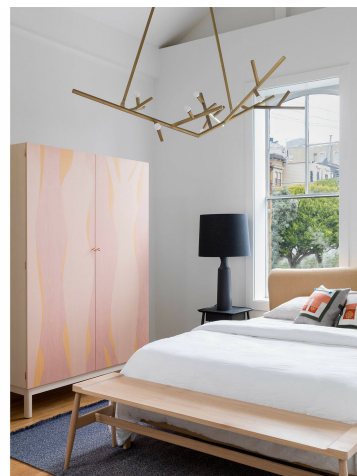

LINDEN BRANCH

CHARLES DE LISLE FOR THE FUTURE PERFECT