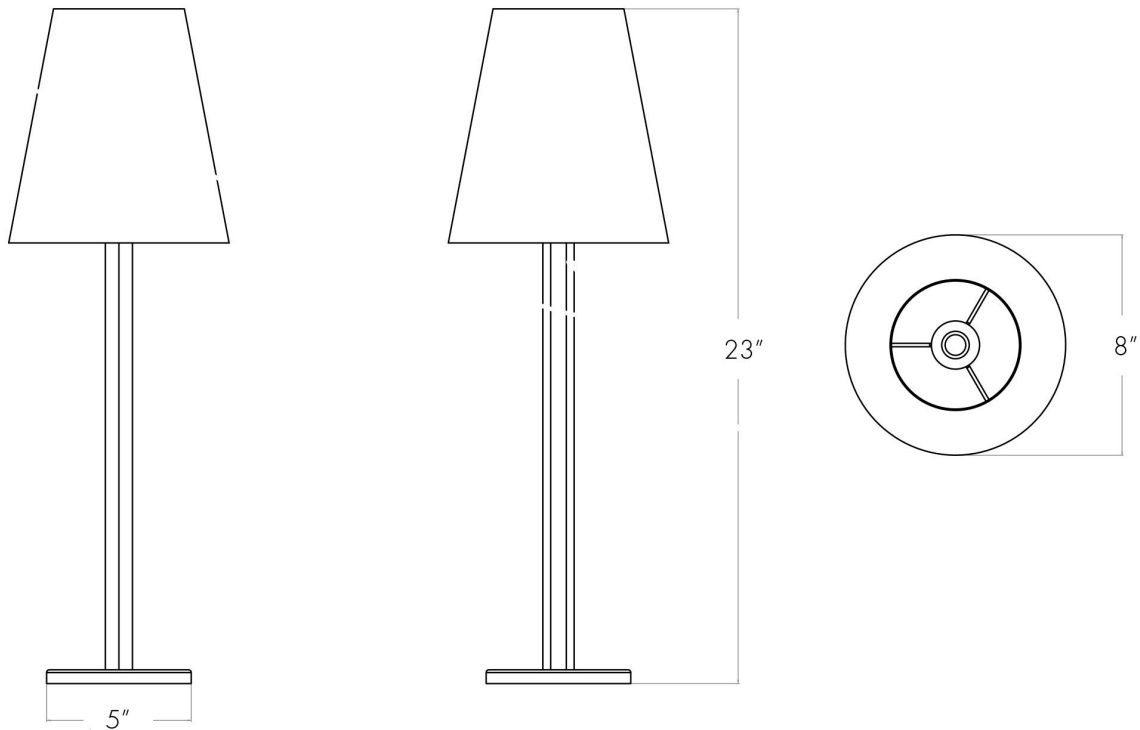

LINDEN CANDLESTICK

CHARLES DE LISLE

MANUFACTURER

Charles De Lisle

ORIGIN

United States

PRODUCTION

Made to Order

DATE

2018

WEIGHT

8 lbs.

CERTIFICATIONS

UL.

DISCLAIMER

Bulb is not included.

MATERIALS

Solid Brass, available in a variety of finishes. Black nylon cord.

DIMENSIONS

Lamp: Dia. 8" x H 23"

Shade: Dia. 8" x H 8.5"

Base: Dia. 5"

Cord: L 184"

ILLUMINATION

120V: Incandescent, Medium (A) Socket, 1 x 40 Watt A-15 Bulb (suggested), Max 60 Watts.