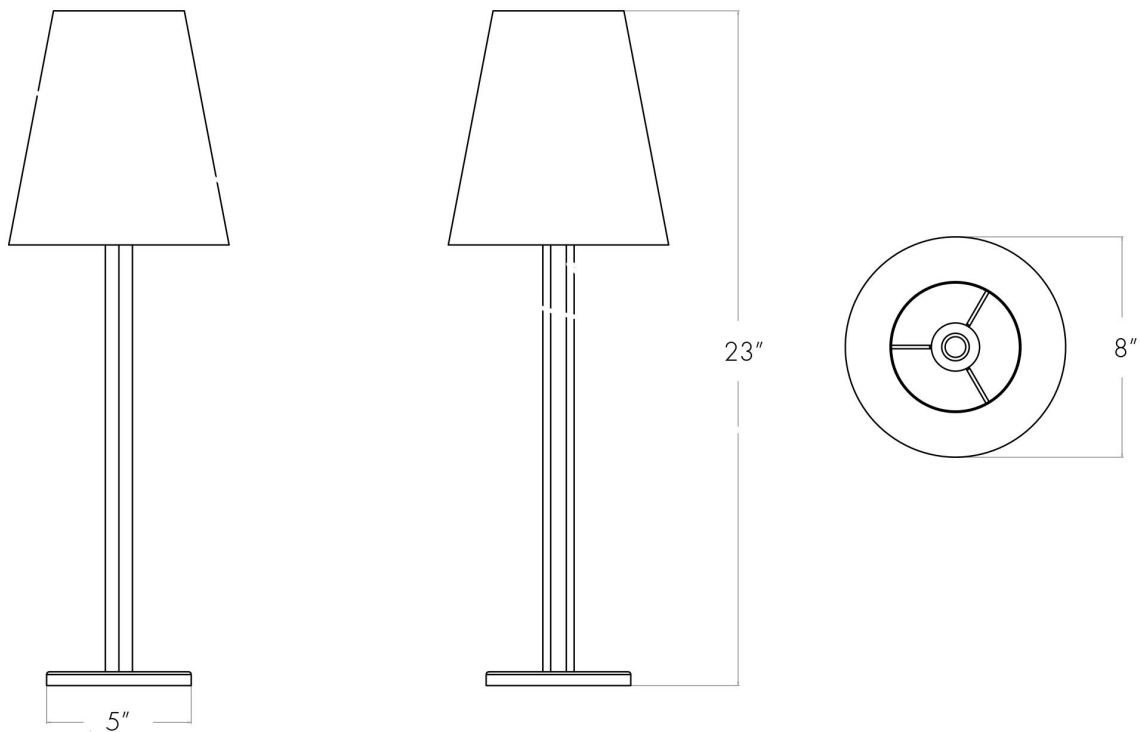

LINDEN CANDLESTICK

CHARLES DE LISLE FOR THE FUTURE PERFECT

DESIGNER

Charles De Lisle

MANUFACTURER

The Future Perfect

ORIGIN

United States

PRODUCTION

Made to Order

DATE

2018

WEIGHT

8lbs

CERTIFICATIONS

UL certified

MATERIALS

Solid brass with Polished or Satin Brass, Dark Antique, Faux Pewter or Antique Nickel finish. Black nylon cord.

DIMENSIONS

Lamp: Dia 5" x H 23"

Shade: Dia 5" (top) x Dia 8" (bottom) x H 8.5"

Cord length¹ 184"

CUSTOMIZABLE

Configuration and finishes are customizable.

ILLUMINATION

120V: Incandescent, Medium (A) Socket

1 x 40 Watt A-15 Bulb (suggested), Max 60 Watts.

Shade is included. Bulb is not included.