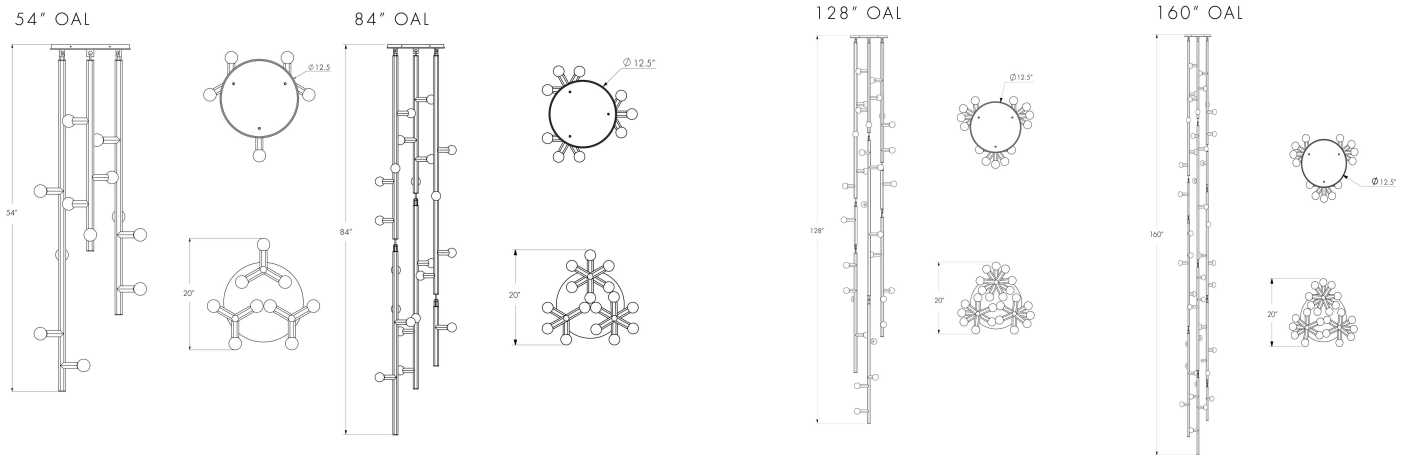

LINDEN IVY TRIPLE

CHARLES DE LISLE FOR THE FUTURE PERFECT

DESIGNER

Charles De Lisle

MANUFACTURER

The Future Perfect

ORIGIN

United States

PRODUCTION

Made to Order

WEIGHT

25 lbs.

CERTIFICATIONS

UL.

MATERIALS

Solid brass, available in Polished Brass, Satin Brass, Dark Antique, Faux Pewter, or Antique Nickel finish.

DIMENSIONS

Canopy: Dia. 12.5"

Linden Ivy Triple 54: Dia. 20" x H 54"

Linden Ivy Triple 84: Dia. 20" x H 84"

Linden Ivy Triple 128: Dia. 20" x H 128"

Linden Ivy Triple 160: Dia. 20" x H 160"

ILLUMINATION

120V: Incandescent, E12 Socket, 21 x 15 Watt G-16.5 Bulb (suggested), Max 60 Watts.