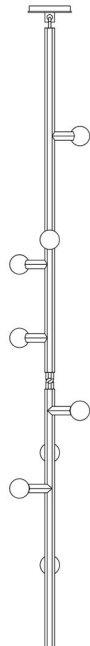

LINDEN IVY

CHARLES DE LISLE FOR THE FUTURE PERFECT

LINDEN IVY

CHARLES DE LISLE FOR THE FUTURE PERFECT

**LINDEN
IVY SINGLE 42**

H 42" x W 11"

**LINDEN
IVY SINGLE 74**

H 74" x W 11"

**LINDEN
IVY SINGLE 118**

H 118" x W 11"

**LINDEN
IVY SINGLE 158**

H 158" x W 11"

DESIGNER

Charles De Lisle

MANUFACTURER

The Future Perfect

MATERIALS

Solid brass with Polished or Satin Brass, Dark Antique, Faux Pewter or Antique Nickel finish.

DIMENSIONS

Linden Ivy 42: Dia 11" x H 42"

Linden Ivy 74: Dia 11" x H 74"

Linden Ivy 118: Dia 11" x H 118"

Linden Ivy 158: Dia 11" x H 158"

CUSTOMIZABLE

The Linden can be customized using four standard components. Please inquire directly for custom configurations.

ILLUMINATION

120V: Incandescent, E12 Socket, 30 x 15 Watt G-16.5 Bulb (suggested), Max 60 Watts.