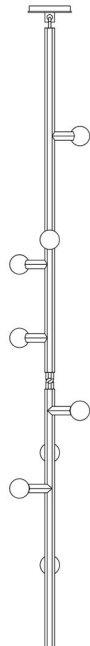

# LINDEN IVY

CHARLES DE LISLE FOR THE FUTURE PERFECT

# LINDEN IVY

CHARLES DE LISLE FOR THE FUTURE PERFECT

**LINDEN  
IVY SINGLE 42**

H 42" x W 11"

**LINDEN  
IVY SINGLE 74**

H 74" x W 11"

**LINDEN  
IVY SINGLE 118**

H 118" x W 11"

**LINDEN  
IVY SINGLE 158**

H 158" x W 11"

#### CANOPY

Dia 5" in matching finish.