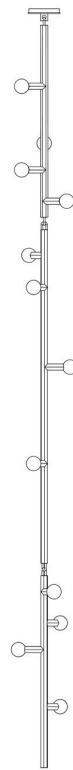

# LINDEN IVY

CHARLES DE LISLE FOR THE FUTURE PERFECT

# LINDEN IVY

CHARLES DE LISLE FOR THE FUTURE PERFECT

**LINDEN  
IVY SINGLE 42**

H 42" x W 11"

**LINDEN  
IVY SINGLE 74**

H 74" x W 11"

**LINDEN  
IVY SINGLE 118**

H 118" x W 11"

**LINDEN  
IVY SINGLE 158**

H 158" x W 11"

DESIGNER

Charles De Lisle

MANUFACTURER

The Future Perfect

ORIGIN

United States

DIMENSIONS

Canopy: Dia. 5"

Single 42: Dia. 11" x H 42"

Single 74: Dia. 11" x H 74"

Single 118: Dia. 11" x H 118"

Single 158: Dia. 11" x 158"

ILLUMINATION

120V: Incandescent, E12 Socket, 30 x 15 Watt G-16.5 Bulb (suggested), Max 60 Watts.