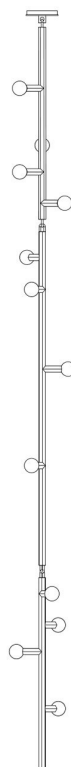

# LINDEN IVY

CHARLES DE LISLE FOR THE FUTURE PERFECT

**LINDEN  
IVY SINGLE 42**

H 42" x W 11"

**LINDEN  
IVY SINGLE 74**

H 74" x W 11"

**LINDEN  
IVY SINGLE 118**

H 118" x W 11"

**LINDEN  
IVY SINGLE 158**

H 158" x W 11"