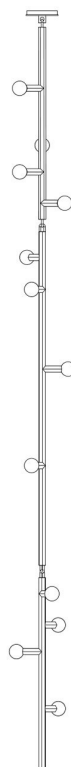

LINDEN IVY

CHARLES DE LISLE FOR THE FUTURE PERFECT

LINDEN IVY

CHARLES DE LISLE FOR THE FUTURE PERFECT

**LINDEN
IVY SINGLE 42**

H 42" x W 11"

**LINDEN
IVY SINGLE 74**

H 74" x W 11"

**LINDEN
IVY SINGLE 118**

H 118" x W 11"

**LINDEN
IVY SINGLE 158**

H 158" x W 11"

DESIGNER

Charles De Lisle

MANUFACTURER

The Future Perfect

MATERIALS

Solid brass with Polished or Satin Brass, Dark Antique, Faux Pewter or Antique Nickel finish.

DIMENSIONS

Linden Ivy 42: Dia 11" x H 42"

Linden Ivy 74: Dia 11" x H 74"

Linden Ivy 118: Dia 11" x H 118"

Linden Ivy 158: Dia 11" x H 158"

CUSTOMIZABLE

The Linden can be customized using four standard components. Please inquire directly for custom configurations.

ILLUMINATION

120V: Incandescent, E12 Socket, 30 x 15 Watt G-16.5 Bulb (suggested), Max 60 Watts.