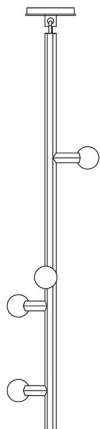

LINDEN IVY

CHARLES DE LISLE FOR THE FUTURE PERFECT

LINDEN IVY

CHARLES DE LISLE FOR THE FUTURE PERFECT

**LINDEN
IVY SINGLE 42**

H 42" x W 11"

**LINDEN
IVY SINGLE 74**

H 74" x W 11"

**LINDEN
IVY SINGLE 118**

H 118" x W 11"

**LINDEN
IVY SINGLE 158**

H 158" x W 11"

DESIGNER

Charles De Lisle

MANUFACTURER

The Future Perfect

MATERIALS

Solid brass with Polished or Satin Brass, Dark Antique, Faux Pewter or Antique Nickel finish.

DIMENSIONS

Linden Ivy 42: Dia 11" x H 42"

Linden Ivy 74: Dia 11" x H 74"

Linden Ivy 118: Dia 11" x H 118"

CANOPY

Dia 5" in matching finish.