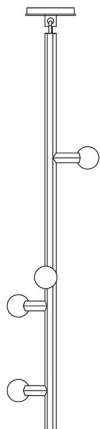

# LINDEN IVY

CHARLES DE LISLE FOR THE FUTURE PERFECT

**LINDEN  
IVY SINGLE 42**

H 42" x W 11"

**LINDEN  
IVY SINGLE 74**

H 74" x W 11"

**LINDEN  
IVY SINGLE 118**

H 118" x W 11"

**LINDEN  
IVY SINGLE 158**

H 158" x W 11"

#### DIMENSIONS

Linden Ivy 42: Dia 11" x H 42"

Linden Ivy 74: Dia 11" x H 74"

Linden Ivy 118: Dia 11" x H 118"

Linden Ivy 158: Dia 11" x H 158"

#### CANOPY

Dia 5" in matching finish.