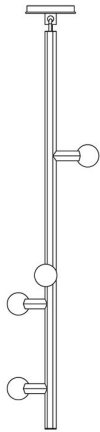

# LINDEN IVY

CHARLES DE LISLE FOR THE FUTURE PERFECT

# LINDEN IVY

CHARLES DE LISLE FOR THE FUTURE PERFECT

**LINDEN  
IVY SINGLE 42**

H 42" x W 11"

**LINDEN  
IVY SINGLE 74**

H 74" x W 11"

**LINDEN  
IVY SINGLE 118**

H 118" x W 11"

**LINDEN  
IVY SINGLE 158**

H 158" x W 11"

DESIGNER

Charles De Lisle

MANUFACTURER

The Future Perfect

ORIGIN

United States

DIMENSIONS

Canopy: Dia. 5"

Single 42: Dia. 11" x H 42"

Single 74: Dia. 11" x H 74"

Single 118: Dia. 11" x H 118"

Single 158: Dia. 11" x 158"

ILLUMINATION

120V: Incandescent, E12 Socket, 30 x 15 Watt G-16.5 Bulb (suggested), Max 60 Watts.