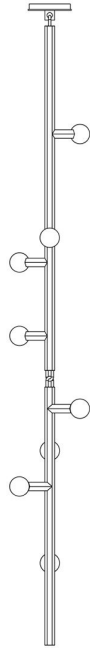

# LINDEN IVY

CHARLES DE LISLE FOR THE FUTURE PERFECT

# LINDEN IVY

CHARLES DE LISLE FOR THE FUTURE PERFECT

**LINDEN  
IVY SINGLE 42**

H 42" x W 11"

**LINDEN  
IVY SINGLE 74**

H 74" x W 11"

**LINDEN  
IVY SINGLE 118**

H 118" x W 11"

**LINDEN  
IVY SINGLE 158**

H 158" x W 11"

DESIGNER

Charles De Lisle

MANUFACTURER

The Future Perfect

ORIGIN

United States

DIMENSIONS

Canopy: Dia. 5"

Single 42: Dia. 11" x H 42"

Single 74: Dia. 11" x H 74"

Single 118: Dia. 11" x H 118"

Single 158: Dia. 11" x 158"

ILLUMINATION

120V: Incandescent, E12 Socket, 30 x 15 Watt G-16.5 Bulb (suggested), Max 60 Watts.