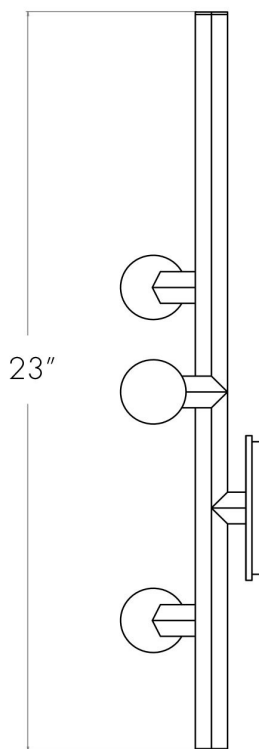

LINDEN SCONCE

CHARLES DE LISLE FOR THE FUTURE PERFECT

DESIGNER

Charles De Lisle

MANUFACTURER

The Future Perfect

ORIGIN

United States

PRODUCTION

Made to Order

DATE

2018

WEIGHT

3 lbs.

CERTIFICATIONS

UL.

MATERIALS

Solid brass, available in Polished Brass, Satin Brass, Dark Antique, Faux Pewter, or Antique Nickel finish.

DIMENSIONS

Canopy: Dia. 5" x W 1"

Fixture: L 8.25" x W 4.5" x H 23"

ILLUMINATION

120V: Incandescent, E12 Socket, 3 x 15 Watt G-16.5 Bulb (suggested), Max 60 Watts.