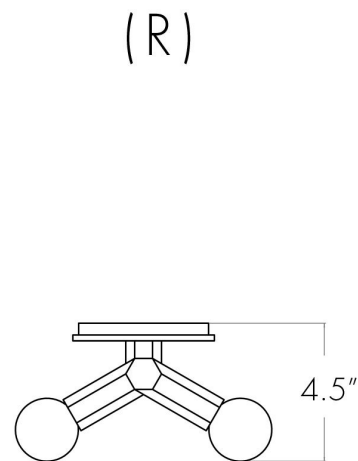

LINDEN SCONCE

CHARLES DE LISLE FOR THE FUTURE PERFECT

DESIGNER

Charles De Lisle

MANUFACTURER

The Future Perfect

ORIGIN

United States

PRODUCTION

Made to Order

DATE

2018

WEIGHT

3 lbs.

CERTIFICATIONS

UL.

MATERIALS

Solid brass, available in Polished Brass, Satin Brass, Dark Antique, Faux Pewter, or Antique Nickel finish.

DIMENSIONS

Canopy: Dia. 5" x W 1"

Fixture: L 8.25" x W 4.5" x H 23"

ILLUMINATION

120V: Incandescent, E12 Socket, 3 x 15 Watt G-16.5 Bulb (suggested), Max 60 Watts.