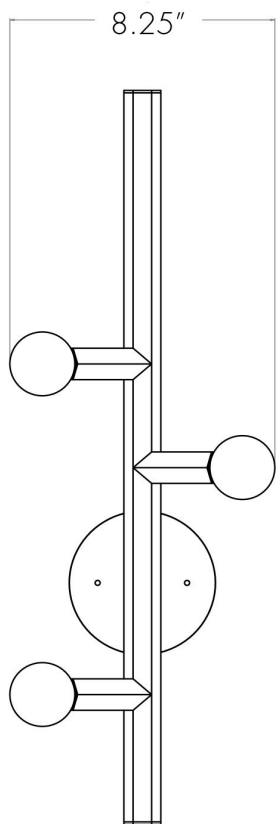

LINDEN SCONCE

CHARLES DE LISLE FOR THE FUTURE PERFECT

DESIGNER

Charles De Lisle

MANUFACTURER

The Future Perfect

ORIGIN

United States

PRODUCTION

Made to Order

DATE

2018

WEIGHT

3 lbs.

CERTIFICATIONS

UL.

MATERIALS

Solid brass, available in Polished Brass, Satin Brass, Dark Antique, Faux Pewter, or Antique Nickel finish.

DIMENSIONS

Canopy: Dia. 5" x W 1"

Fixture: L 8.25" x W 4.5" x H 23"

ILLUMINATION

120V: Incandescent, E12 Socket, 3 x 15 Watt G-16.5 Bulb (suggested), Max 60 Watts.