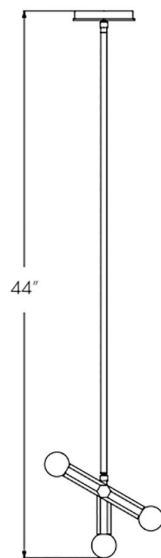

LINDEN ASYMMETRICAL STICK

CHARLES DE LISLE

LINDEN ASYMMETRICAL STICK

CHARLES DE LISLE

MANUFACTURER

Charles De Lisle

ORIGIN

United States

PRODUCTION

Made to Order

WEIGHT

10 lbs.

CERTIFICATIONS

UL.

MATERIALS

Solid Brass, available in a variety of finishes.

DIMENSIONS

Canopy: Dia. 5" x H 1"

Fixture: L 40" x W 9.5" x H 44"

Overall Height: 44"

ILLUMINATION

120V: Incandescent, E12 Socket, 3 x 15 Watt G-16.5 Bulb (suggested), Max 60 Watts.

SUSPENSION

A 36" stem is included with purchase. The brass stem will come in matching metal finish.