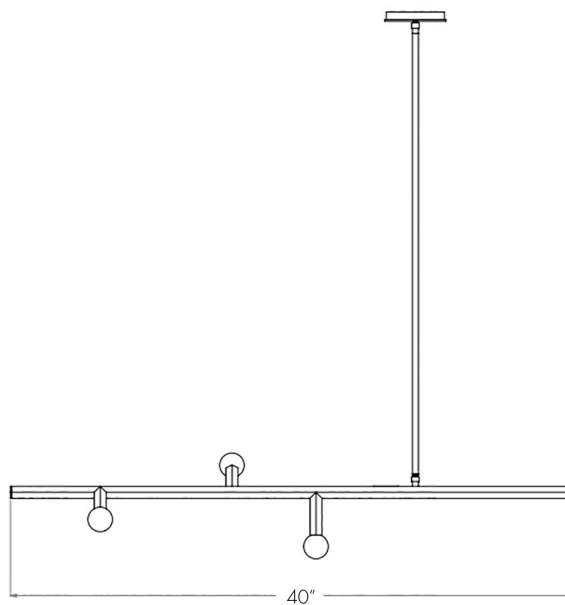

LINDEN ASYMMETRICAL STICK

CHARLES DE LISLE

MANUFACTURER

Charles De Lisle

ORIGIN

United States

PRODUCTION

Made to Order

WEIGHT

10 lbs.

CERTIFICATIONS

UL.

MATERIALS

Solid Brass, available in a variety of finishes.

DIMENSIONS

Canopy: Dia. 5" x H 1"

Fixture: L 40" x W 9.5" x H 44"

Overall Height: 44"

ILLUMINATION

120V: Incandescent, E12 Socket, 3 x 15 Watt G-16.5 Bulb (suggested), Max 60 Watts.

SUSPENSION

A 36" stem is included with purchase. The brass stem will come in matching metal finish.