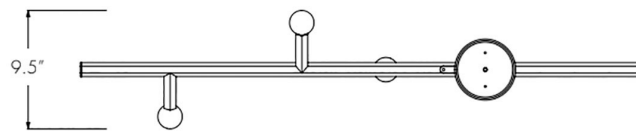

LINDEN ASYMMETRICAL STICK

CHARLES DE LISLE

LINDEN ASYMMETRICAL STICK

CHARLES DE LISLE

MANUFACTURER

Charles De Lisle

ORIGIN

United States

PRODUCTION

Made to Order

WEIGHT

10 lbs.

CERTIFICATIONS

UL.

MATERIALS

Solid Brass, available in a variety of finishes.

DIMENSIONS

Canopy: Dia. 5" x H 1"

Fixture: L 40" x W 9.5" x H 44"

Overall Height: 44"

ILLUMINATION

120V: Incandescent, E12 Socket, 3 x 15 Watt G-16.5 Bulb (suggested), Max 60 Watts.

SUSPENSION

A 36" stem is included with purchase. The brass stem will come in matching metal finish.