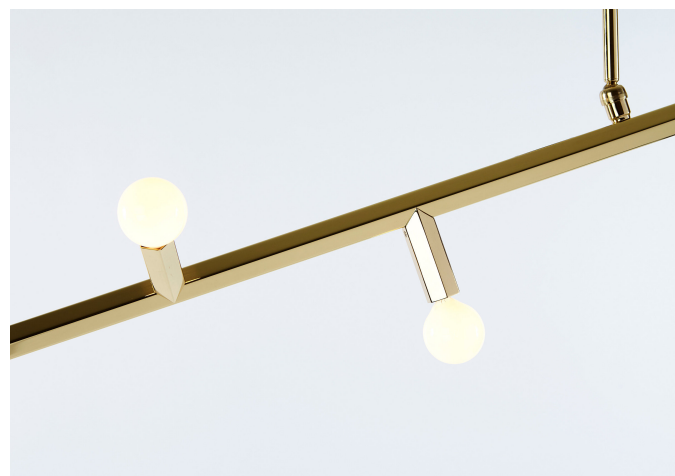

LINDEN ASYMMETRICAL STICK

CHARLES DE LISLE

LINDEN ASYMMETRICAL STICK

CHARLES DE LISLE

MANUFACTURER

Charles De Lisle

ORIGIN

United States

PRODUCTION

Made to Order

WEIGHT

10 lbs.

CERTIFICATIONS

UL.

MATERIALS

Solid Brass, available in a variety of finishes.

DIMENSIONS

Canopy: Dia. 5" x H 1"

Fixture: L 40" x W 9.5" x H 44"

Overall Height: 44"

ILLUMINATION

120V: Incandescent, E12 Socket, 3 x 15 Watt G-16.5 Bulb (suggested), Max 60 Watts.

SUSPENSION

A 36" stem is included with purchase. The brass stem will come in matching metal finish.