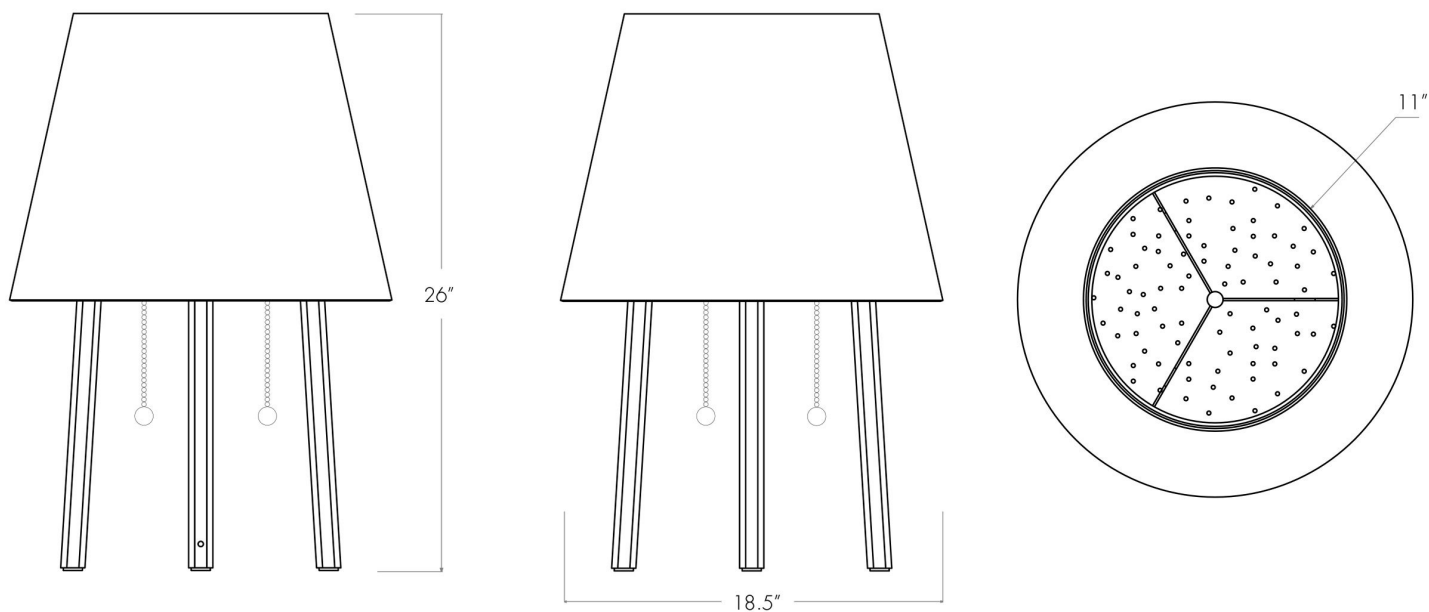

LINDEN TRIPOD

CHARLES DE LISLE FOR THE FUTURE PERFECT

DESIGNER

Charles De Lisle

MANUFACTURER

The Future Perfect

ORIGIN

United States

PRODUCTION

Made to Order

DATE

2018

CERTIFICATIONS

UL.

MATERIALS

Solid brass, available in Polished Brass, Satin Brass, Dark Antique, Faux Pewter, or Antique Nickel finish. Black nylon cord.

DIMENSIONS

Fixture: L 18.5" x H 26"

Shade: Dia. 18.5" x H 13.5"

ILLUMINATION

120V: Incandescent, Medium (A) Socket, 2 x 25 Watt A-15 Bulb (suggested), Max 60 Watts.