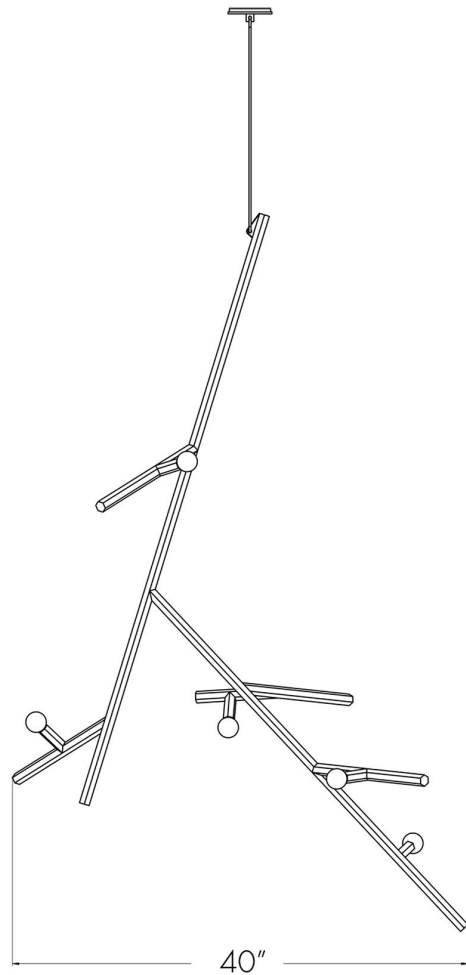

# LINDEN VERTICAL – POLISHED BRASS

CHARLES DE LISLE FOR THE FUTURE PERFECT

# LINDEN VERTICAL – POLISHED BRASS

CHARLES DE LISLE FOR THE FUTURE PERFECT

**DESIGNER**

Charles De Lisle

**MANUFACTURER**

The Future Perfect

**ORIGIN**

United States

**MATERIALS**

Solid polished brass

**DIMENSIONS**

W 4.5" x D 8.25" x H 61"

**ILLUMINATION**

120V: Incandescent, E12 Socket, 6 x 15 Watt G-16.5 Bulb (suggested), Max 60 Watts.

**SUSPENSION**

Canopy with hanging hook.

**CANOPY**

Dia 5" x H 1" in matching finish.