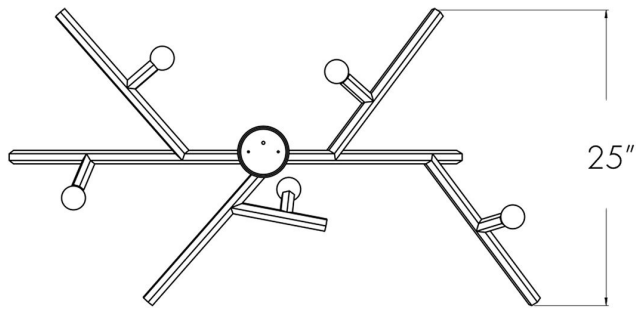

LINDEN VERTICAL – POLISHED BRASS

CHARLES DE LISLE FOR THE FUTURE PERFECT

DESIGNER

Charles De Lisle

MANUFACTURER

The Future Perfect

ORIGIN

United States

PRODUCTION

Made to Order

DATE

2018

WEIGHT

20lbs

CERTIFICATIONS

UL listed

MATERIALS

Solid polished brass

DIMENSIONS

W 4.5" x D 8.25" x H 61"

ILLUMINATION

120V: Incandescent, E12 Socket, 6 x 15 Watt G-16.5 Bulb (suggested), Max 60 Watts.

SUSPENSION

Canopy with hanging hook.

CANOPY

Dia 5" x H 1" in matching finish.