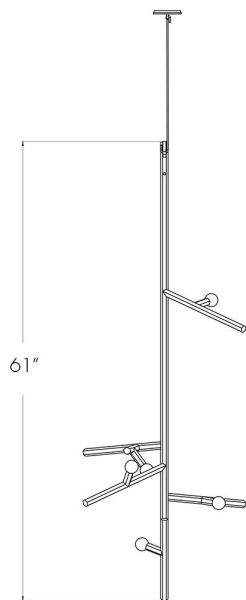

LINDEN VERTICAL – POLISHED BRASS

CHARLES DE LISLE FOR THE FUTURE PERFECT

DESIGNER

Charles De Lisle

MANUFACTURER

The Future Perfect

ORIGIN

United States

PRODUCTION

Made to Order

DATE

2018

WEIGHT

20lbs

CERTIFICATIONS

UL listed

MATERIALS

Solid polished brass

DIMENSIONS

W 4.5" x D 8.25" x H 61"

ILLUMINATION

120V: Incandescent, E12 Socket, 6 x 15 Watt G-16.5 Bulb (suggested), Max 60 Watts.

SUSPENSION

Canopy with hanging hook.

CANOPY

Dia 5" x H 1" in matching finish.