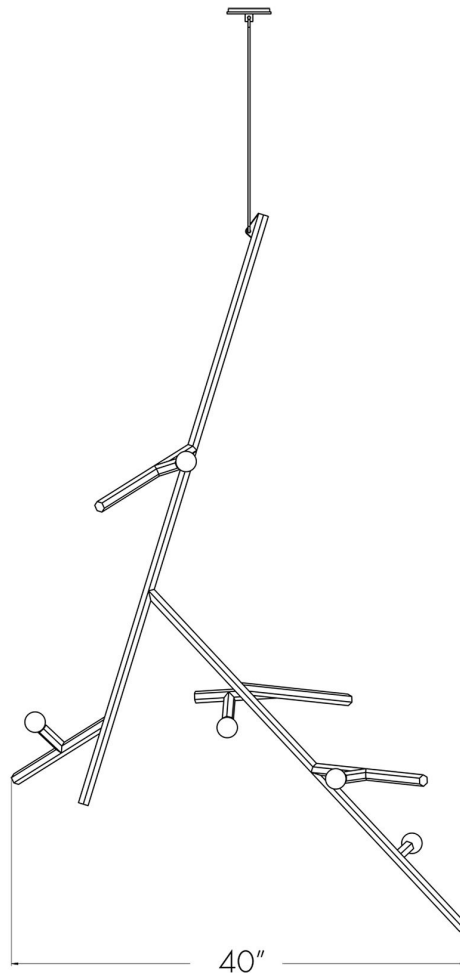

LINDEN VERTICAL

CHARLES DE LISLE

LINDEN VERTICAL

CHARLES DE LISLE

MANUFACTURER

Charles De Lisle

ORIGIN

United States

PRODUCTION

Made to Order

DATE

2018

WEIGHT

20 lbs.

CERTIFICATIONS

UL.

MATERIALS

Solid Brass, available in a variety of finishes.

DIMENSIONS

Canopy: Dia. 5" x H 1"

Fixture: L 40" x W 25" x H 61"

Overall Height: Custom length made to order.

ILLUMINATION

120V: Incandescent, E12 Socket, 6 x 15 Watt G-16.5 Bulb (suggested), Max 60 Watts.

SUSPENSION

Pendant lengths are pre-set during production and are not site adjustable. Lengths are determined by client upon order confirmation.