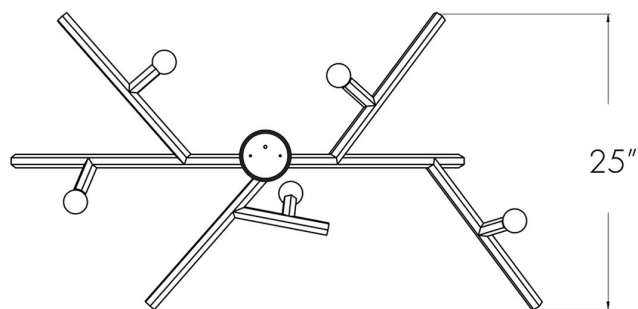

LINDEN VERTICAL

CHARLES DE LISLE FOR THE FUTURE PERFECT

LINDEN VERTICAL

CHARLES DE LISLE FOR THE FUTURE PERFECT

DESIGNER

Charles De Lisle

MANUFACTURER

The Future Perfect

ORIGIN

United States

PRODUCTION

Made to Order

DATE

2018

WEIGHT

20 lbs.

CERTIFICATIONS

UL.

MATERIALS

Solid brass with Polished Brass, Satin Brass, Dark Antique, Faux Pewter, or Antique Nickel finish.

DIMENSIONS

Canopy: Dia. 5" x H 1"

Fixture: L 40" x W 25" x H 61"

Overall Height: Custom length made to order.

ILLUMINATION

120V: Incandescent, E12 Socket, 6 x 15 Watt G-16.5 Bulb (suggested), Max 60 Watts.

SUSPENSION

Pendant lengths are pre-set during production and are not site adjustable. Lengths are determined by client upon order confirmation.