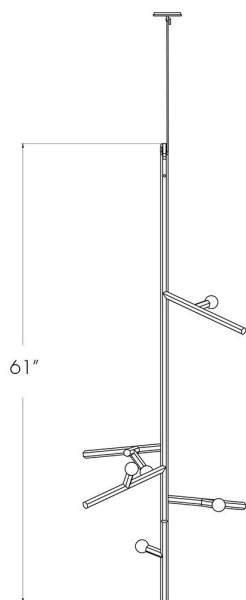

LINDEN VERTICAL

CHARLES DE LISLE FOR THE FUTURE PERFECT

DESIGNER

Charles De Lisle

MANUFACTURER

The Future Perfect

ORIGIN

United States

PRODUCTION

Made to Order

DATE

2018

WEIGHT

20 lbs.

CERTIFICATIONS

UL.

MATERIALS

Solid brass with Polished Brass, Satin Brass, Dark Antique, Faux Pewter, or Antique Nickel finish.

DIMENSIONS

Canopy: Dia. 5" x H 1"

Fixture: L 40" x W 25" x H 61"

Overall Height: Custom length made to order.

ILLUMINATION

120V: Incandescent, E12 Socket, 6 x 15 Watt G-16.5 Bulb (suggested), Max 60 Watts.

SUSPENSION

Pendant lengths are pre-set during production and are not site adjustable. Lengths are determined by client upon order confirmation.