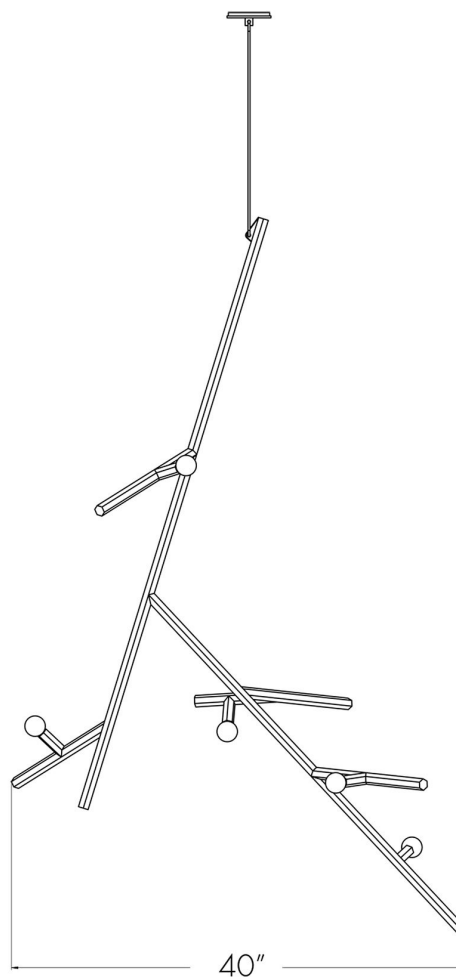

LINDEN VERTICAL

CHARLES DE LISLE FOR THE FUTURE PERFECT

LINDEN VERTICAL

CHARLES DE LISLE FOR THE FUTURE PERFECT

DESIGNER

Charles De Lisle

MANUFACTURER

The Future Perfect

ORIGIN

United States

PRODUCTION

Made to Order

DATE

2018

WEIGHT

20 lbs.

CERTIFICATIONS

UL.

MATERIALS

Solid brass with Polished Brass, Satin Brass, Dark Antique, Faux Pewter, or Antique Nickel finish.

DIMENSIONS

Canopy: Dia. 5" x H 1"

Fixture: L 40" x W 25" x H 61"

Overall Height: Custom length made to order.

ILLUMINATION

120V: Incandescent, E12 Socket, 6 x 15 Watt G-16.5 Bulb (suggested), Max 60 Watts.

SUSPENSION

Pendant lengths are pre-set during production and are not site adjustable. Lengths are determined by client upon order confirmation.