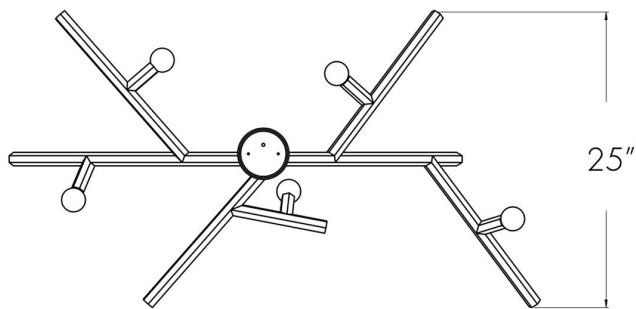

LINDEN VERTICAL

CHARLES DE LISLE

LINDEN VERTICAL

CHARLES DE LISLE

MANUFACTURER

Charles De Lisle

ORIGIN

United States

PRODUCTION

Made to Order

DATE

2018

WEIGHT

20 lbs.

CERTIFICATIONS

UL.

MATERIALS

Solid Brass, available in a variety of finishes.

DIMENSIONS

Canopy: Dia. 5" x H 1"

Fixture: L 40" x W 25" x H 61"

Overall Height: Custom length made to order.

ILLUMINATION

120V: Incandescent, E12 Socket, 6 x 15 Watt G-16.5 Bulb (suggested), Max 60 Watts.