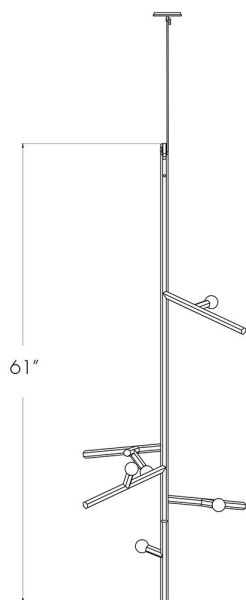

LINDEN VERTICAL

CHARLES DE LISLE

MANUFACTURER

Charles De Lisle

ORIGIN

United States

PRODUCTION

Made to Order

DATE

2018

WEIGHT

20 lbs.

CERTIFICATIONS

UL.

MATERIALS

Solid Brass, available in a variety of finishes.

DIMENSIONS

Canopy: Dia. 5" x H 1"

Fixture: L 40" x W 25" x H 61"

Overall Height: Custom length made to order.

ILLUMINATION

120V: Incandescent, E12 Socket, 6 x 15 Watt G-16.5 Bulb (suggested), Max 60 Watts.

SUSPENSION

Pendant lengths are pre-set during production and are not site adjustable. Lengths are determined by client upon order confirmation.