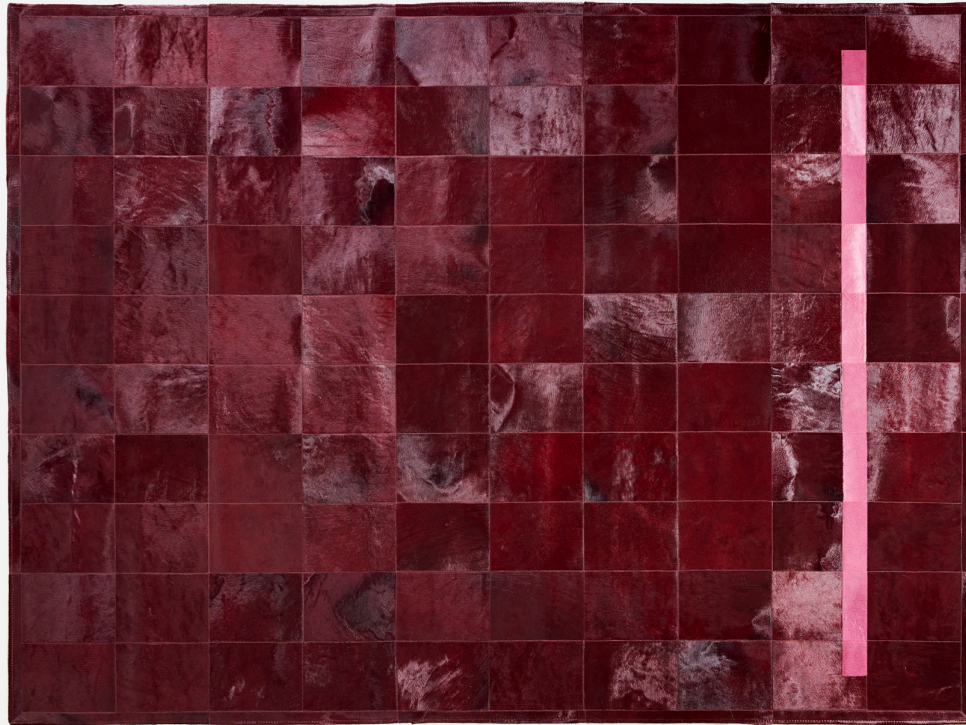

LINE RUG

NILUFAR

MANUFACTURER

Nilufar

ORIGIN

Italy

PRODUCTION

Made to Order

DATE

2024

MATERIALS

Hair-on leather with contrast color inlay. Available in Brown, Bordeaux, or Green.

DIMENSIONS

Please inquire about size options.