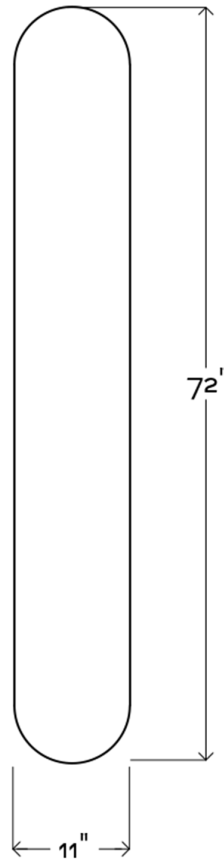

# LINK MIRROR

BOWER STUDIOS

# LINK MIRROR

BOWER STUDIOS

MANUFACTURER  
Bower Studios

ORIGIN  
United States

PRODUCTION  
Made to Order

DATE  
2019

WEIGHT  
30lbs

DISCLAIMER  
This mirror must be hung with the included mounting hardware, not leaned against the wall.

MATERIALS  
Mirror and steam bent walnut or white oak frame.

DIMENSIONS  
W 11" x D 1.25" x H 72"