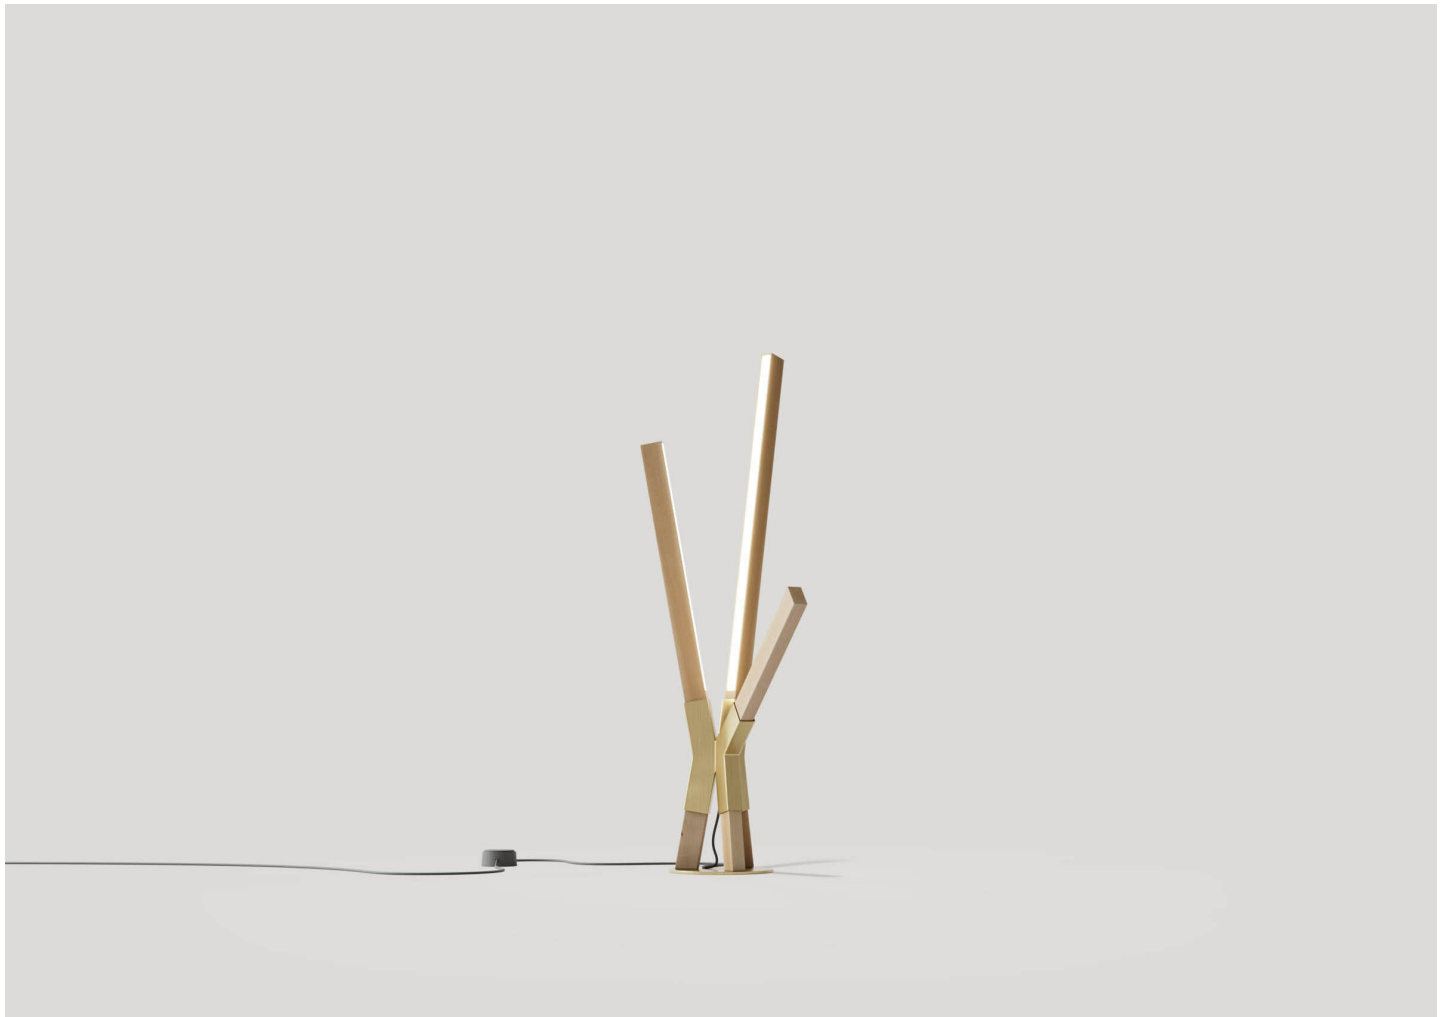

LITTLE BANG

STICKBULB

DESIGNER
Stickbulb

ORIGIN
United States

PRODUCTION
Made to Order

DATE
2012

WEIGHT
11 lbs.

CERTIFICATIONS
UL, cUL, CE.

MATERIALS

Maple, American Walnut, or Ebonized Oak. Metal hardware available in a range of finish options.

DIMENSIONS

W 6" x D 15" x H 31"

ILLUMINATION

LED - 9W - 3000K - 266lm - 94 CRI.

Please inquire for other color temperatures.