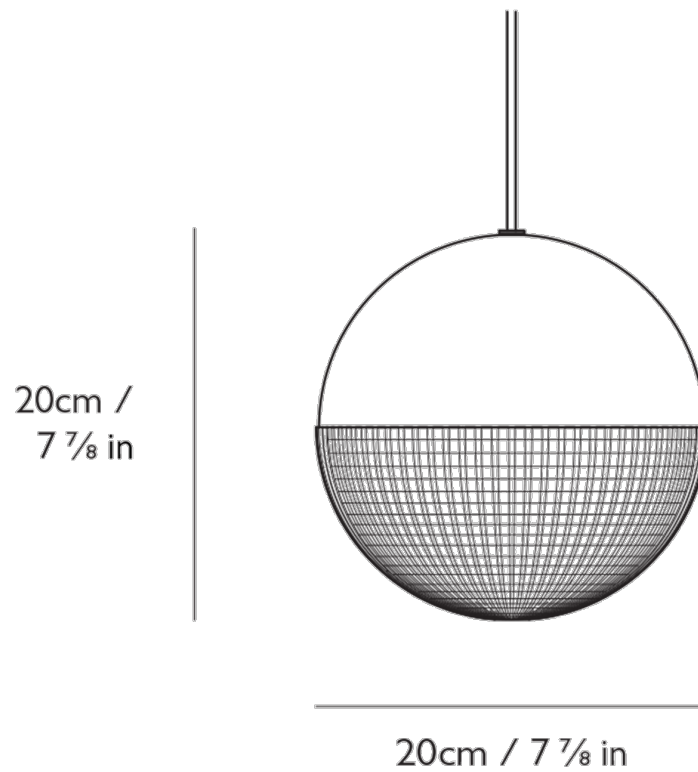

LITTLE LENS FLAIR PENDANT LIGHT – BRUSHED BRASS

LEE BROOM

LITTLE LENS FLAIR PENDANT LIGHT – BRUSHED BRASS

LEE BROOM

DESIGNER

Lee Broom

ORIGIN

United Kingdom

PRODUCTION

Made to Order

DATE

2019

MATERIALS/FINISHES

Steel and polycarbonate. Brushed brass with clear prismatic lens.

DIMENSIONS

Dia 7.8" x H 7.8"

ILLUMINATION

220-240V or 110-130V

E27: 5w LED, 2700k, 470lm (bulb supplied)

E26: 4.5w LED, 2700k, 350lm (bulb supplied)

SUSPENSION

118" adjustable cable with gold or black fabric outer.

CANOPY

Dia 4.75" x H 1.1"