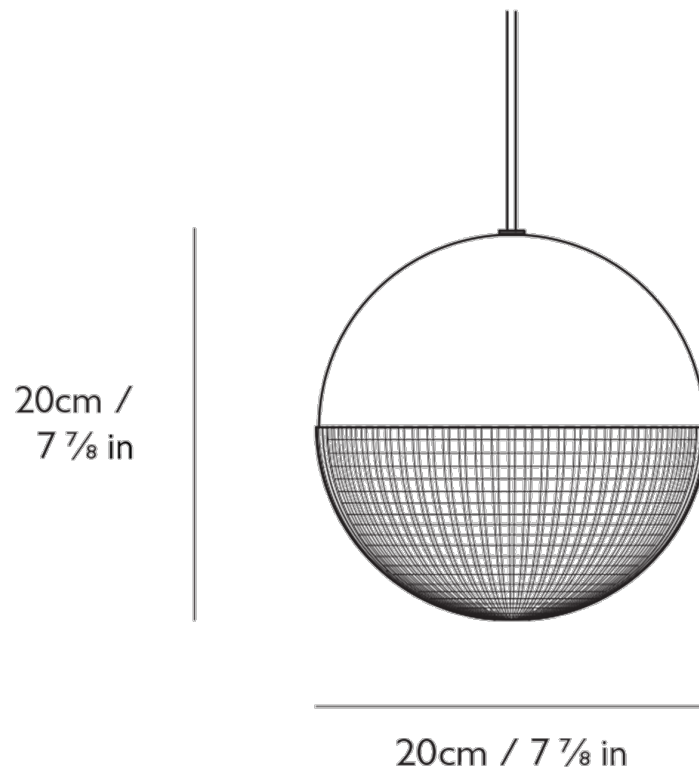

LITTLE LENS FLAIR PENDANT LIGHT – MATTE BLACK

LEE BROOM

LITTLE LENS FLAIR PENDANT LIGHT – MATTE BLACK

LEE BROOM

DESIGNER

Lee Broom

ORIGIN

United Kingdom

PRODUCTION

Made to Order

DATE

2019

MATERIALS/FINISHES

Steel and polycarbonate. Matte Black with clear prismatic lens.

DIMENSIONS

Dia 7.8" x H 7.8"

ILLUMINATION

220-240V or 110-130V

E27: 5w LED, 2700k, 470lm (bulb supplied)

E26: 4.5w LED, 2700k, 350lm (bulb supplied)

SUSPENSION

118" adjustable cable with gold or black fabric outer.

CANOPY

Dia 4.75" x H 1.1"