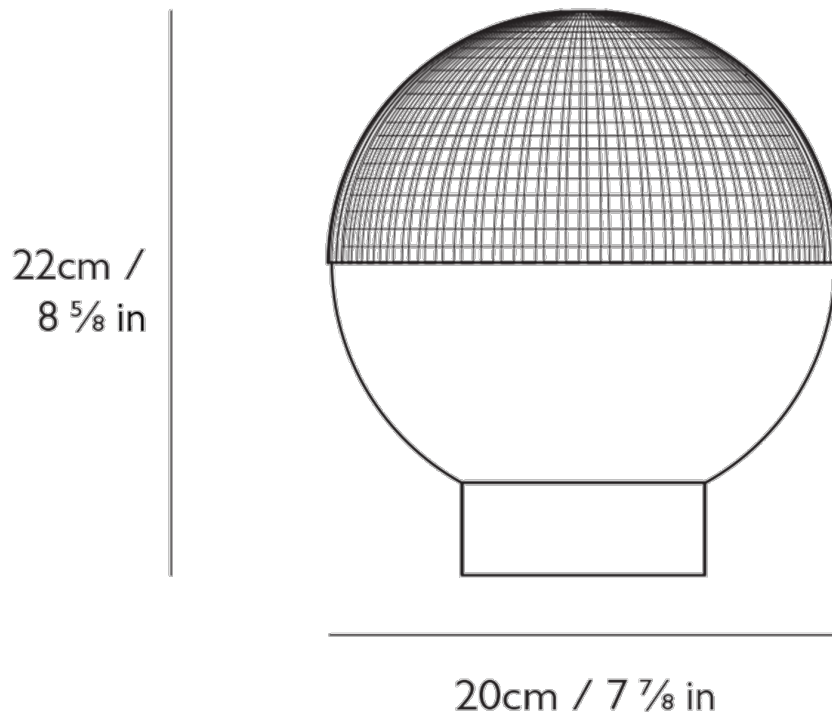

LITTLE LENS FLAIR TABLE LAMP

LEE BROOM

DESIGNER

Lee Broom

ORIGIN

United Kingdom

PRODUCTION

Made to Order

DATE

2019

DISCLAIMER

Ships November 2019.

MATERIALS/FINISHES

Steel and polycarbonate. Brushed Brass or Matte Black finish with clear prismatic lens.

DIMENSIONS

H 9" x Dia 7.8"

ILLUMINATION

220-240V or 110-130V:

E27: 5w LED, 2700k, 470lm (bulb supplied)

E26: 4.5w LED, 2700k, 350lm (bulb supplied)

118" gold or black fabric outer cord with inline dimmer switch.

BASE

Dia 3.8" x H 1"