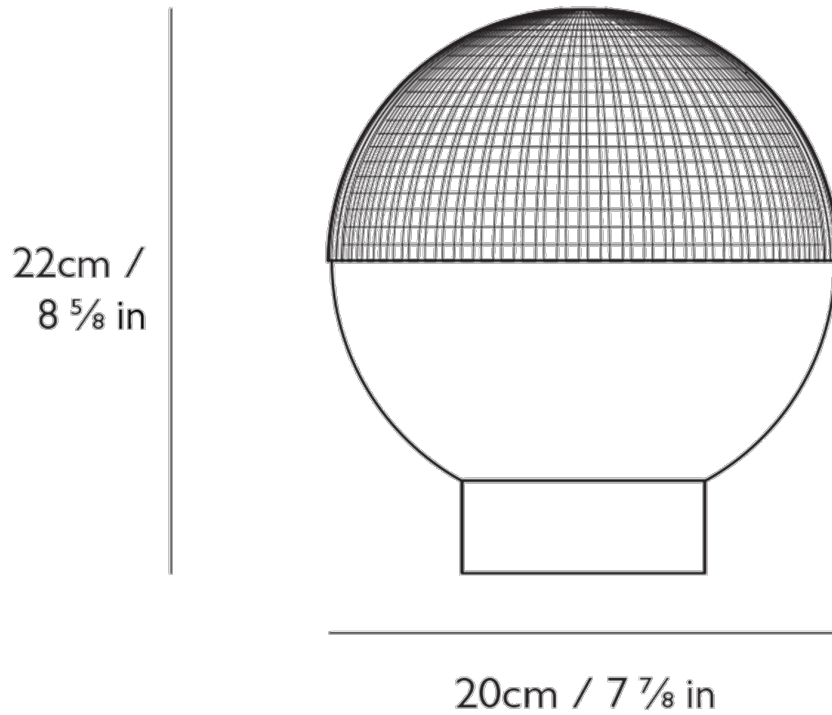

LITTLE LENS FLAIR TABLE LAMP

LEE BROOM

DESIGNER
Lee Broom

ORIGIN
United Kingdom

PRODUCTION
Made to Order

DATE
2019

DISCLAIMER
Ships November 2019.

MATERIALS/FINISHES
Steel and polycarbonate. Brushed Brass or Matte Black finish with clear prismatic lens.

DIMENSIONS
H 9" x Dia 7.8"

ILLUMINATION
220-240V or 110-130V:
E27: 5w LED, 2700k, 470lm (bulb supplied)
E26: 4.5w LED, 2700k, 350lm (bulb supplied)
118" gold or black fabric outer cord with inline dimmer switch.

BASE
Dia 3.8" x H 1"