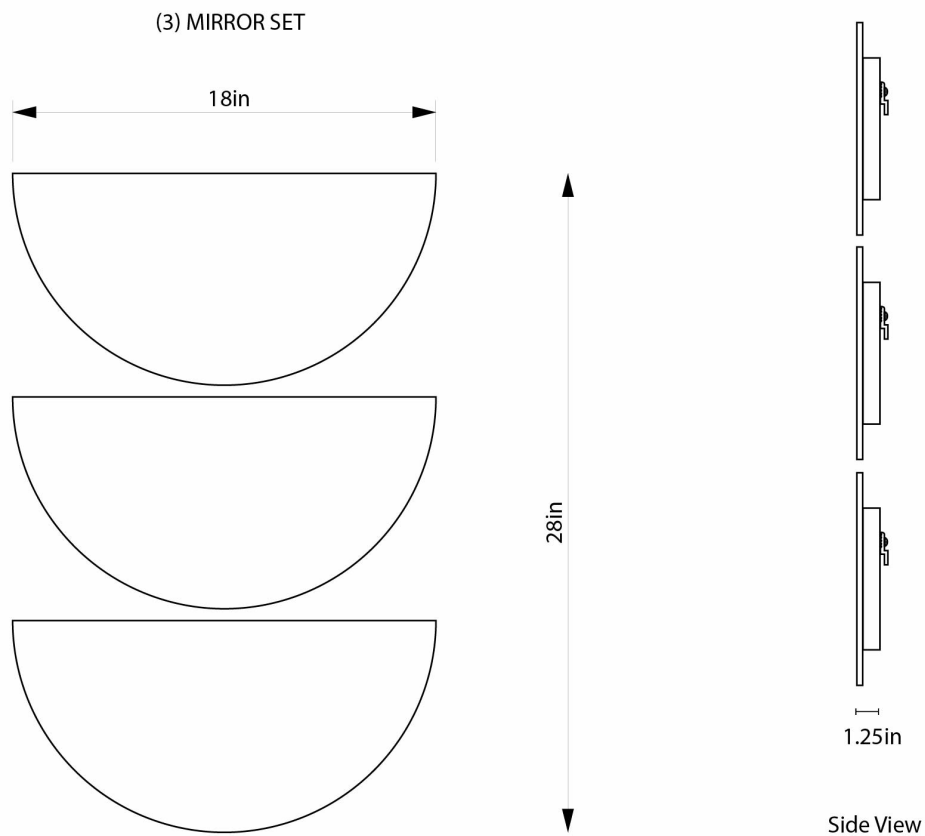

# LITTLE MOON MIRRORS – SET OF 3

BEN & AJA BLANC

# LITTLE MOON MIRRORS – SET OF 3

BEN & AJA BLANC

DESIGNER

Ben & Aja Blanc

ORIGIN

United States

PRODUCTION

Made to Order

DATE

2019

WEIGHT

5 lbs per mirror.

MATERIALS

Mirrored Glass and Brass.

DIMENSIONS

L 18" x W 1.25" x H 28"